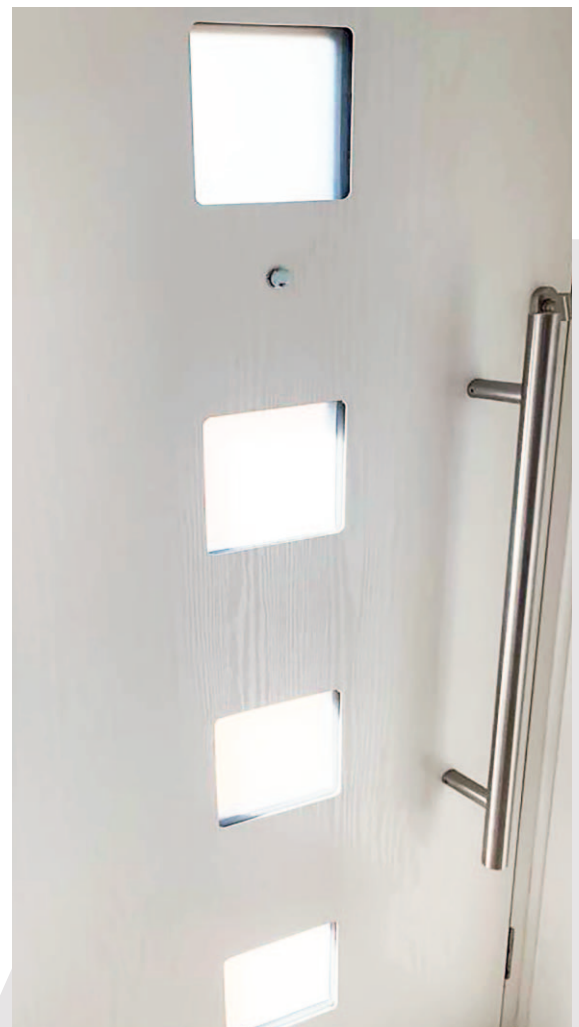

Internal view of the Inox door