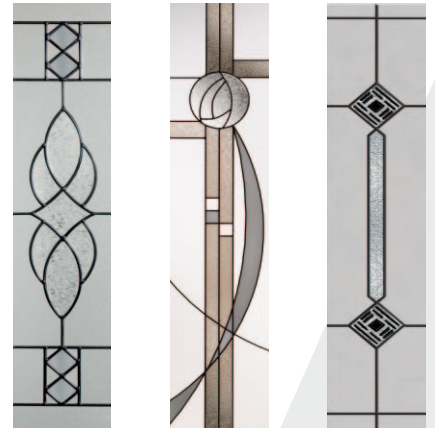

Crystal Flower

Mayfair

New Orleans

Zinc Star

Delta

Flair

Noir

Blue with Prairie glass

Glazing can be in the centre or hinge side of the Stirling door if preferred. Please mark clearly on your order if you require this option, otherwise the glass will be positioned as shown.

Our contemporary door range gives your home instant wow factor. Available in a huge range of colours and styles, and with a series of modern glazing designs.