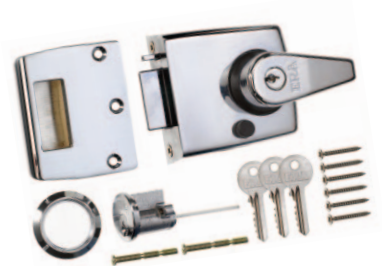

Numbers

Gold

Chrome

Rim Latch

For extra security add the Optional Rim Latch traditional lock

Gold

Chrome

Rounded