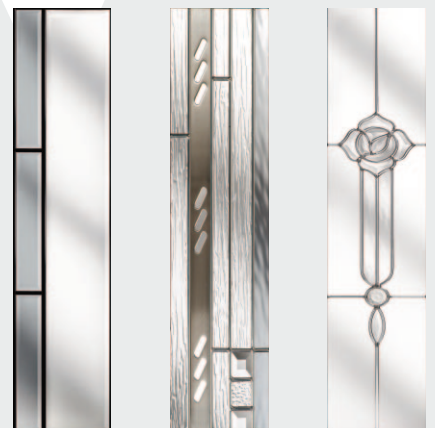

Our contemporary door range gives your home instant wow factor. Available in a huge range of colours and styles, and with a series of modern glazing designs.