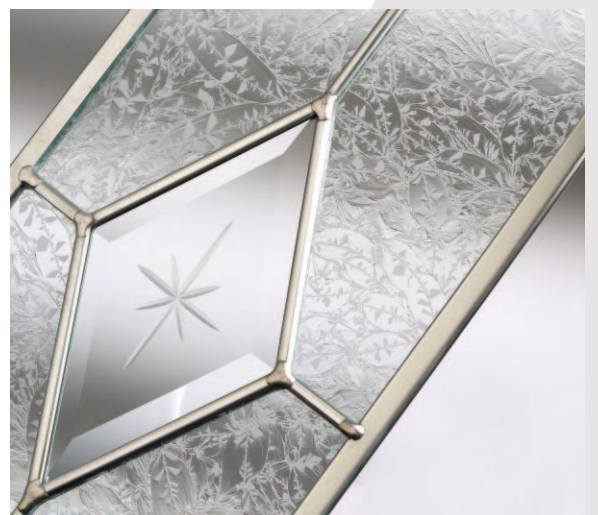

The Lindisfarne door depicts a vintage look reflecting the style of the 1930's.

Dual Aspect is also available in

Blue

Green

Red

Kara is also available in

Grey

Kara