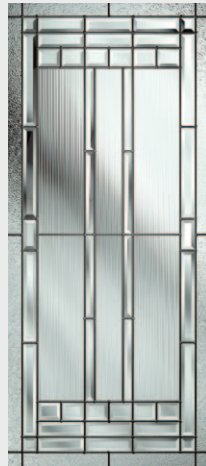

WARKWORTH Versatile and high-quality

Blue with New Orleans glass

The Warkworth features a larger aperture to meet a demand for more light in your entranceway with many glass design options.

Sandblasted with number