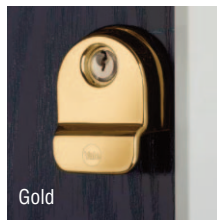

Heritage finger pull escutcheon

- Eliminates the need for handles.
- Complements both contemporary and period door designs, with the key escutcheon fitted to the top section of door.
- On closing, the door is locked on the latch and the key is needed to gain entry from outside. Full security is achieved by turning the key to engage the deadbolt.