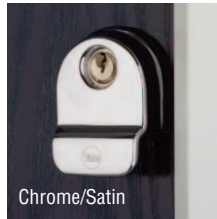

Heritage finger pull escutcheon

- Eliminates the need for handles.
- Complements both contemporary and period door designs, with the key escutcheon fitted to the top section of door.
- On closing, the door is locked on the latch and the key is needed to gain entry from outside. Full security is achieved by turning the key to engage the deadbolt.