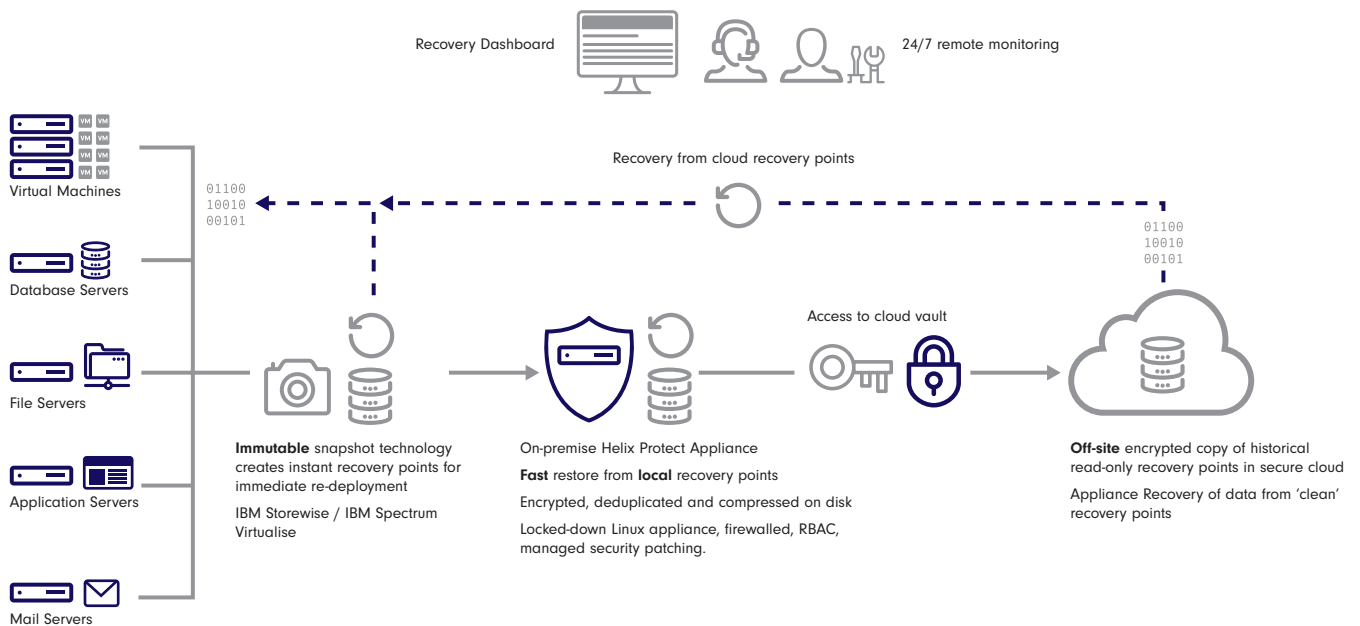

Three tier architecture, designed to provide fast recoveries with insurance against data loss using data protection technologies.

Get in touch:
info@tectrade.com 01483 861448
www.tectrade.com

River Court, Mill Lane
Godalming, Surrey GU7 1EZ