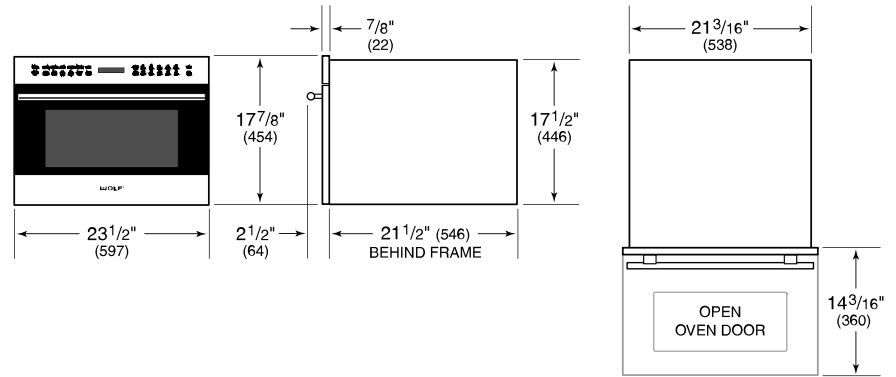

Provides more cooking power than a traditional microwave with the help of convection and grill

Fits a 33x23cm pan in the 46 L capacity, stainless-steel interior

Frees up counter space with efficient drop-down door design

Micro Bake and Micro Roast modes reduce or completely eliminate preheat times

Coordinates with other Wolf built-in ovens and appliances with various handle and trim options

PRODUCT SPECIFICATIONS

Model	ICBSPO24TE/S/TH
Dimensions	597mmW x 454mmH x 546mmD
Capacity	46 L
Door Clearance	360mm
Weight	36 kg
Power Cord Length	1.8 Meters
Receptacle	grounding-type (earthed), IEC inlet

NOTE: Dimensions in parenthesis are in millimeters unless otherwise specified

DIMENSIONS

FLUSH INSTALLATION

SIDE VIEW

FRONT VIEW

*Will be visible and should be finished to match cabinetry.
 **Dimension provides minimum reveals.