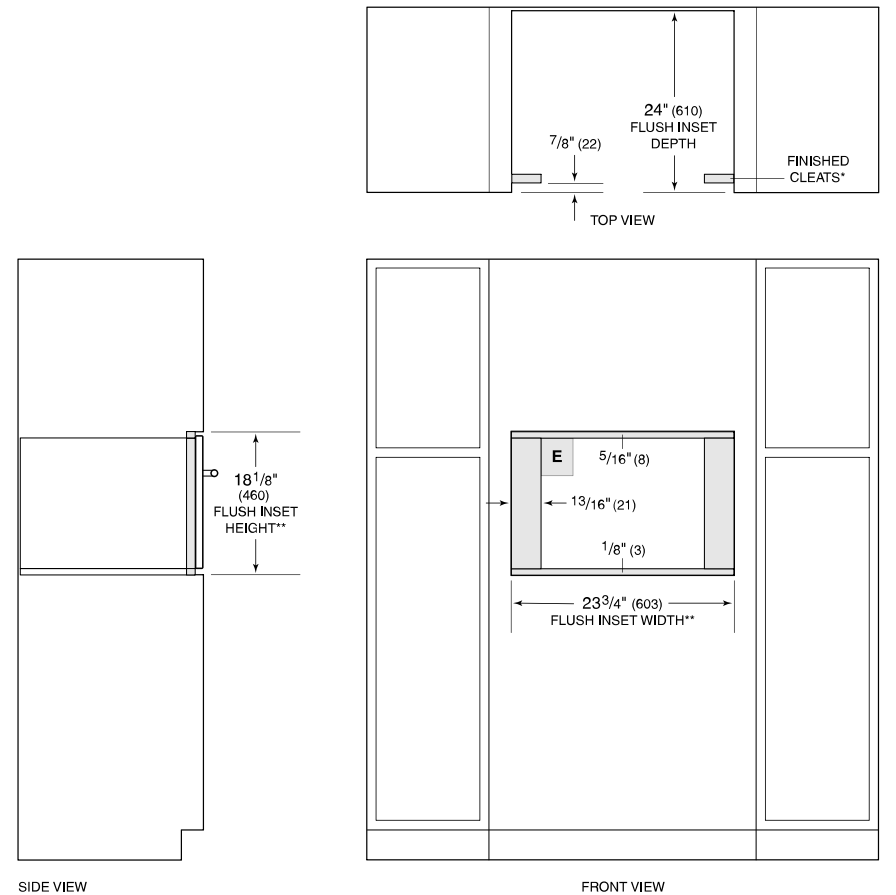

Provides more cooking power than a traditional microwave with the help of convection and grill

Fits a 33x23cm pan in the 46 L capacity, stainless-steel interior

Frees up counter space with efficient drop-down door design

Micro Bake and Micro Roast modes reduce or completely eliminate preheat times

Coordinates with other Wolf built-in ovens and appliances with various handle and trim options

PRODUCT SPECIFICATIONS

Model	ICBSPO24TE/S/TH
Dimensions	597mmW x 454mmH x 546mmD
Capacity	46 L
Door Clearance	360mm
Weight	36 kg
Power Cord Length	1.8 Meters
Receptacle	grounding-type (earthed), IEC inlet

NOTE: Dimensions in parenthesis are in millimeters unless otherwise specified

DIMENSIONS

FLUSH INSTALLATION

SIDE VIEW

FRONT VIEW

*Will be visible and should be finished to match cabinetry.
 **Dimension provides minimum reveals.