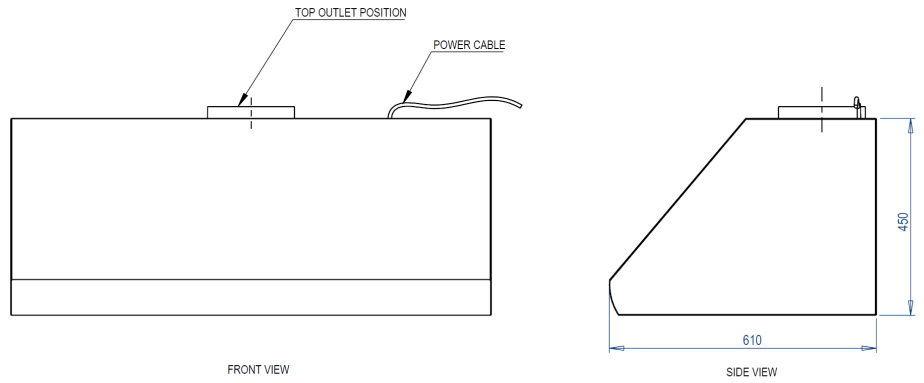

**PRODUCT SPECIFICATIONS**

Electrical Supply	220-240 VAC; 50/60 Hz
Electrical Service	≤ 6 A
Discharge Location	Vertical or Horizontal
Discharge Dimensions	mm Round

**MODELS**

- ICBPW302418I - 762mm Wall Ventilation Hood
- ICBPW362418I - 914mm Wall Ventilation Hood
- ICBPW422418I - 1067mm Wall Ventilation Hood

**DIMENSIONS**

762 / 914 / 1067