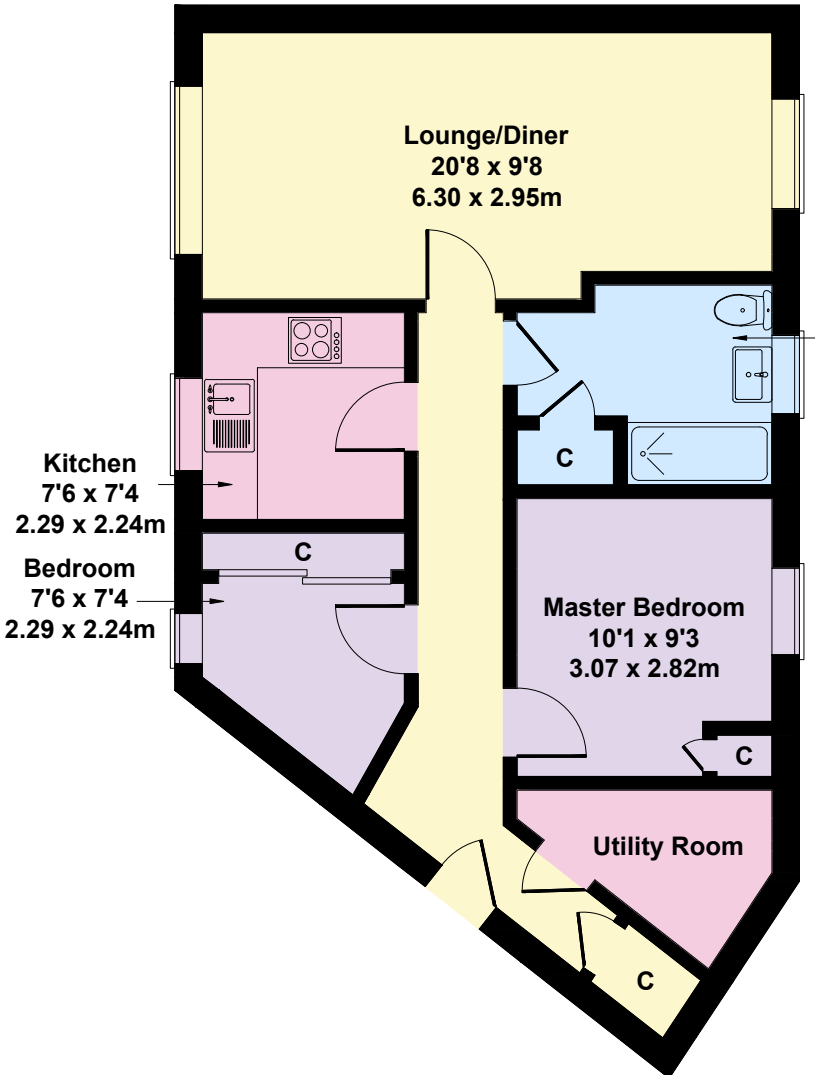

Flat 6 5 Cedarwood Close

Approximate Gross Internal Area
633 sq ft - 59 sq m

Shower Room
9'3 x 7'3
2.28 x 2.21m

Not to Scale. Produced by The Plan Portal 2026
For Illustrative Purposes Only.