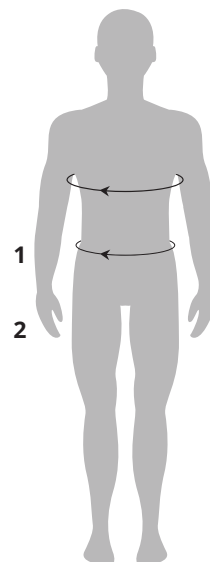

Running Vest

Size Guide			Mens Size	
SIZE	Chest (cm)	Inches	Length (cm)	inches
XXS	86	34	66	26
XS	92	36	66	26
S	97	38	68	26.75
M	102	40	70	27.5
L	107	42	72	28.25
XL	112	44	74	29
XXL	117	46	76	29.75

Size Guide			Ladies Size	
SIZE	Chest (cm)	Inches	Length (cm)	inches
XXS	76	30	61	24
XS	82	32	63	24.75
S	87	34	65	25.5
M	92	36	67	26.25
L	97	38	69	27.25
XL	102	40	71	27.75
XXL	107	42	73	28.5

Measurement Tips:

1. CHEST: Measure around the largest part of your chest. Be sure not to pull the measuring tape too taut.
2. WAIST: Measure around your natural waistline and ensure the measuring tape is taut.