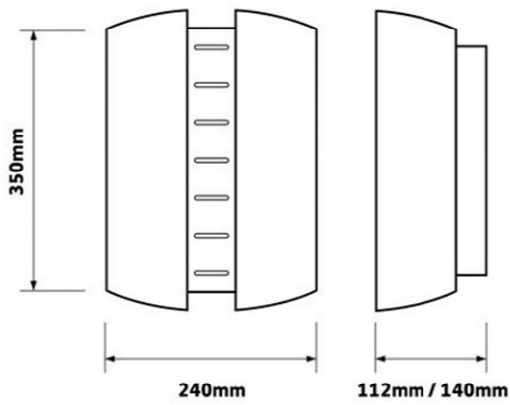

#### Sizes (nominal)

- 350x240x140

### Catalogue Codes

Wattage	Colour (K)	Length	Width	Depth	Catalogue Code
13 W	3000	350 mm	240 mm	140 mm	SL/LED/1300/PDR
13 W	4000	350 mm	240 mm	140 mm	SL/LED/1420/PDR
18 W	3000	350 mm	240 mm	140 mm	SL/LED/1790/PDR
18 W	4000	350 mm	240 mm	140 mm	SL/LED/1950/PDR