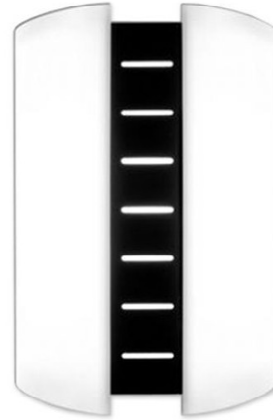

Catalogue Codes

Wattage	Colour (K)	Length	Width	Depth	Catalogue Code
13 W	3000	350 mm	240 mm	140 mm	SL/LED/1300/PDR
13 W	4000	350 mm	240 mm	140 mm	SL/LED/1420/PDR
18 W	3000	350 mm	240 mm	140 mm	SL/LED/1790/PDR
18 W	4000	350 mm	240 mm	140 mm	SL/LED/1950/PDR

Additional lumen outputs are available and codes may vary from those stated. Please contact us for further details.

All luminaires comply with CIBSE Lighting Guide and are designed and manufactured to conform to the general requirements of BS4533. A stringent quality control operation in accordance with ISO 9001 ensures customer satisfaction. All luminaires are accredited with the CE mark.