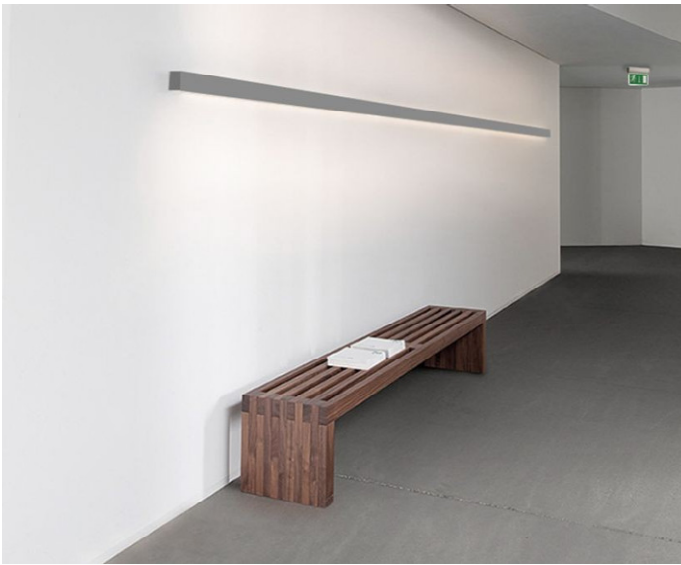

Catalogue Codes

All available lengths are dividable by 280 mm. Please consider this when ordering this product.

Wattage	Length	Height	Depth	mA	Catalogue Code
15.6 W	300 mm	85 mm	43 mm	250 mA	SL/LED/2540/N-A/CON/WM/250
19.2 W	300 mm	85 mm	43 mm	300 mA	SL/LED/2960/N-A/CON/WM/300
22.8 W	300 mm	85 mm	43 mm	350 mA	SL/LED/3380/N-A/CON/WM/350
31.4 W	600 mm	85 mm	43 mm	250 mA	SL/LED/5080/N-A/CON/WM/250
38.6 W	600 mm	85 mm	43 mm	300 mA	SL/LED/5960/N-A/CON/WM/300
45.6 W	600 mm	85 mm	43 mm	350 mA	SL/LED/6780/N-A/CON/WM/350

Additional lumen outputs are available and codes may vary from those stated. Please contact us for further details.

All luminaires comply with CIBSE Lighting Guide and are designed and manufactured to conform to the general requirements of BS4533. A stringent quality control operation in accordance with ISO 9001 ensures customer satisfaction. All luminaires are accredited with the CE mark.