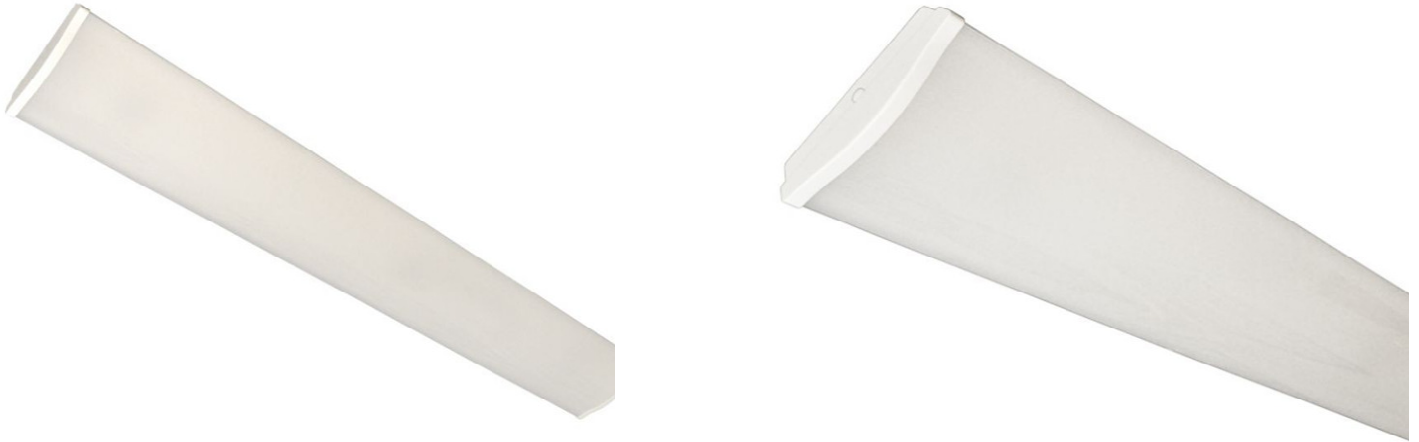

Catalogue Codes

Wattage	Length	Width	Depth	Catalogue Code
19.7 W	663 mm	205 mm	65 mm	SL/LED/6/2490/MC/MKII
23.2 W	663 mm	205 mm	65 mm	SL/LED/6/2980/MC/MKII
26.8 W	663 mm	205 mm	65 mm	SL/LED/6/3480/MC/MKII
20.5 W	1210 mm	205 mm	65 mm	SL/LED/12/2200/MC/MKII
36.6 W	1210 mm	205 mm	65 mm	SL/LED/15/4200/MC/MKII
39.4 W	1210 mm	205 mm	65 mm	SL/LED/12/4970/MC/MKII
46.5 W	1210 mm	205 mm	65 mm	SL/LED/12/5970/MC/MKII
53.6 W	1210 mm	205 mm	65 mm	SL/LED/12/6960/MC/MKII
36.6 W	1510 mm	205 mm	65 mm	SL/LED/15/4200/MC/MKII
38.4 W	1510 mm	205 mm	65 mm	SL/LED/15/5280/MC/MKII
47.8 W	1510 mm	205 mm	65 mm	SL/LED/15/6600/MC/MKII
58.0 W	1510 mm	205 mm	65 mm	SL/LED/15/7600/MC/MKII
66.0 W	1510 mm	205 mm	65 mm	SL/LED/15/8700/MC/MKII

Additional lumen outputs are available and codes may vary from those stated. Please contact us for further details.

All luminaires comply with CIBSE Lighting Guide and are designed and manufactured to conform to the general requirements of BS4533. A stringent quality control operation in accordance with ISO 9001 ensures customer satisfaction. All luminaires are accredited with the CE mark.