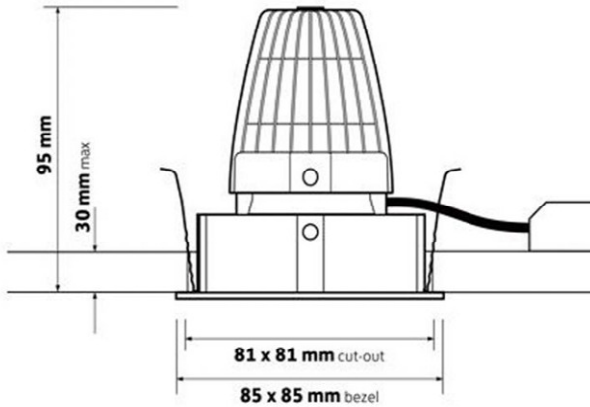

Catalogue Codes

Wattage	Cut-out Size	Length	Width	Depth	Cat No.
5.75 W	81 mm	85 mm	85 mm	105 mm	SL/LED/650/EROS/SQ/BKR
11.4 W	81 mm	85 mm	85 mm	105 mm	SL/LED/1200/EROS/SQ/BKR

Additional lumen outputs are available and codes may vary from those stated. Please contact us for further details.

All luminaires comply with CIBSE Lighting Guide and are designed and manufactured to conform to the general requirements of BS4533. A stringent quality control operation in accordance with ISO 9001 ensures customer satisfaction. All luminaires are accredited with the CE mark.