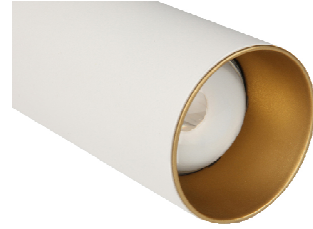

Catalogue Codes

Wattage	Diameter	Depth	Catalogue Code
3.5 W	60 mm	350 mm	SL/LED/3/298/EROS/MKII/SUS
3.5 W	60 mm	500 mm	SL/LED/5/298/EROS/MKII/SUS
8.5 W	60 mm	250 mm	SL/LED/2/1117/EROS/MKII/SUS
8.5 W	60 mm	400 mm	SL/LED/4/1117/EROS/MKII/SUS

All luminaires comply with CIBSE Lighting Guide and are designed and manufactured to conform to the general requirements of BS4533. A stringent quality control operation in accordance with ISO 9001 ensures customer satisfaction. All luminaires are accredited with the CE mark.