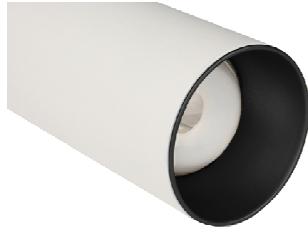

Catalogue Codes

Wattage	Diameter	Depth	Catalogue Code
3.5 W	60 mm	350 mm	SL/LED/3/298/EROS/MKII/SUS
3.5 W	60 mm	500 mm	SL/LED/5/298/EROS/MKII/SUS
8.5 W	60 mm	250 mm	SL/LED/2/1117/EROS/MKII/SUS
8.5 W	60 mm	400 mm	SL/LED/4/1117/EROS/MKII/SUS

All luminaires comply with CIBSE Lighting Guide and are designed and manufactured to conform to the general requirements of BS4533. A stringent quality control operation in accordance with ISO 9001 ensures customer satisfaction. All luminaires are accredited with the CE mark.