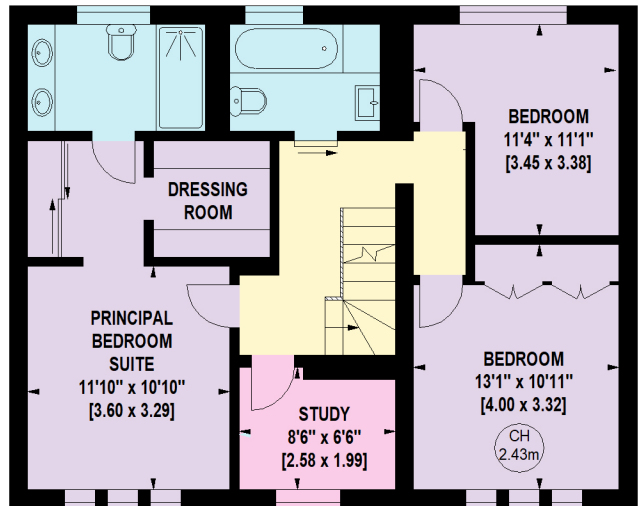

Cambridge Park, Twickenham, TW1

Approximate Gross Internal Area : 225.10 Sq. metres
2423 Sq. feet

Eaves Storage : 1.58 Sq. metres
17 Sq. feet

Key :
CH - Ceiling Height

GROUND FLOOR

Not to scale, for guidance only and must not be relied upon as a statement of fact.
All measurements and areas are approximate only