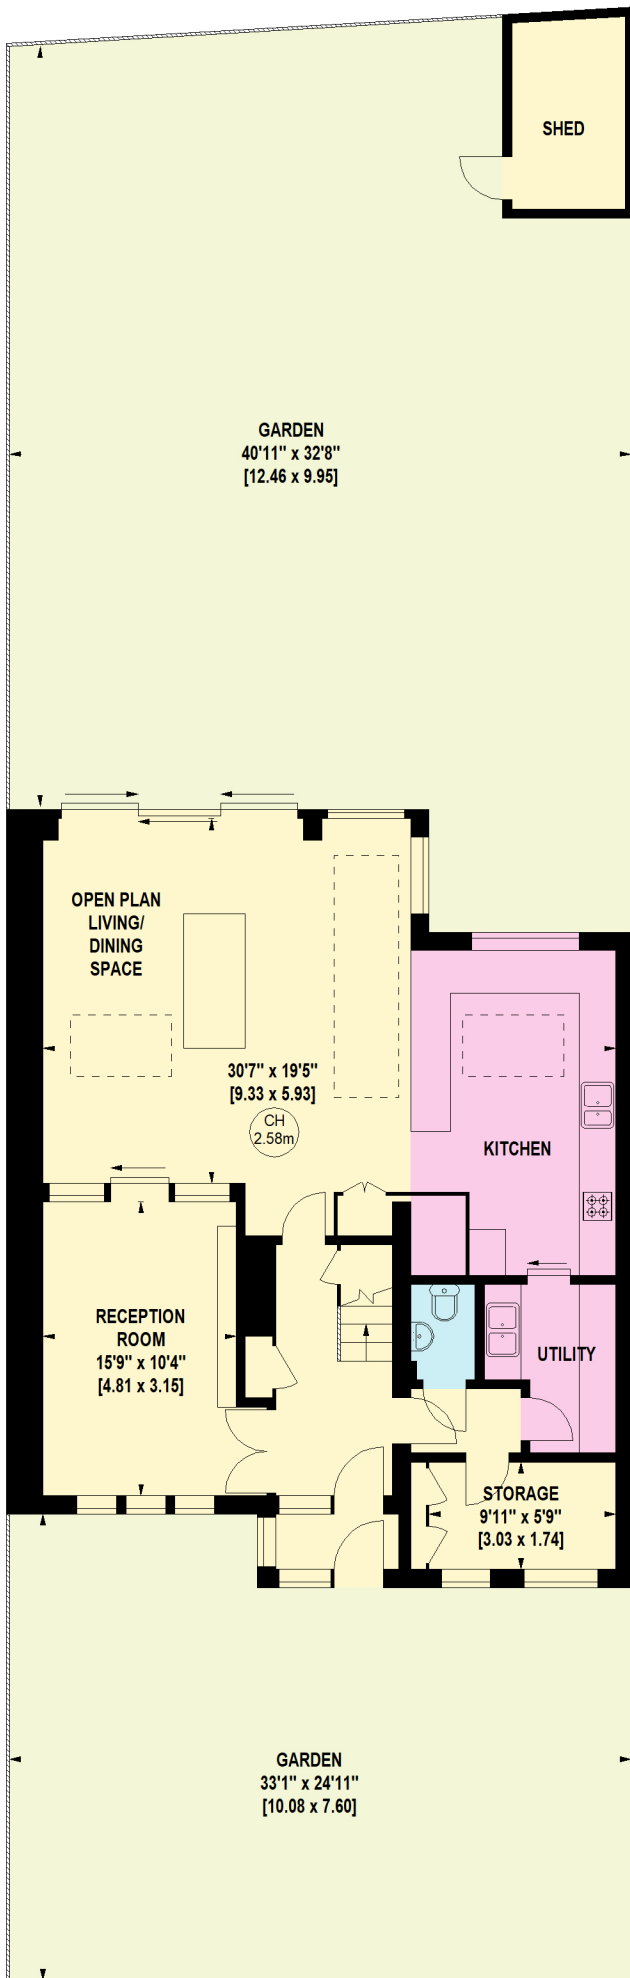

Cambridge Park, Twickenham, TW1

Approximate Gross Internal Area : 225.10 Sq. metres
2423 Sq. feet

Eaves Storage : 1.58 Sq. metres
17 Sq. feet

Key :
CH - Ceiling Height

GROUND FLOOR

Not to scale, for guidance only and must not be relied upon as a statement of fact.
All measurements and areas are approximate only