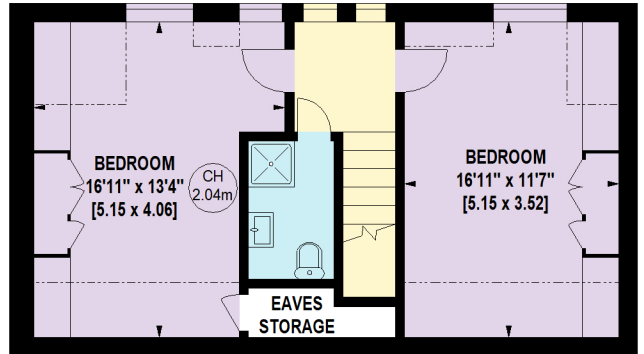

Cambridge Park, Twickenham, TW1

Approximate Gross Internal Area : 225.10 Sq. metres
2423 Sq. feet

Eaves Storage : 1.58 Sq. metres
17 Sq. feet

Key :
CH - Ceiling Height

GROUND FLOOR

Not to scale, for guidance only and must not be relied upon as a statement of fact.
All measurements and areas are approximate only