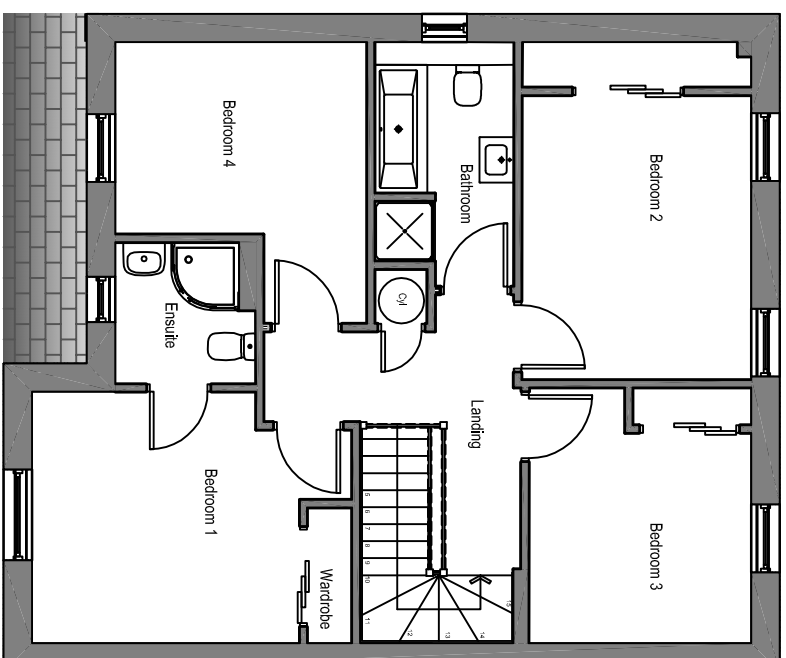

Room sizes Ground Floor

Living Room	4241 x 3327mm
Kitchen/Dining	4776 x 4083mm
Utility	988 x 951mm
W.C.	1100 x 2039mm

Room sizes First Floor

Bedroom 1	3541 x 3327mm
Ensuite	1640 x 1879mm
Bedroom 2	3768 x 3038mm
Bedroom 3	2782 x 2944mm
Bedroom 4	3330 x 2545mm
Bathroom	2900 x 1839mm