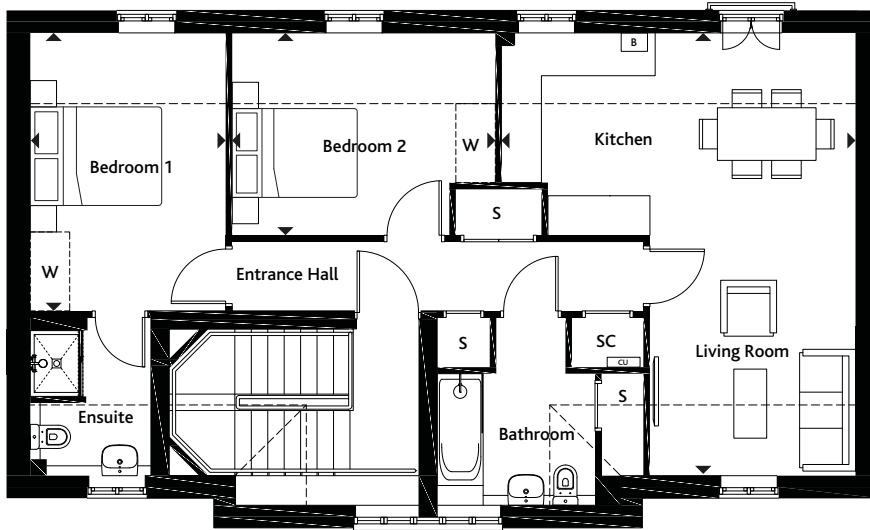

Wilton House

2 Bedroom Apartment

Plot 192*

Living Room / Kitchen	6.68m x 5.32m	21'9" x 17'4"
Bedroom 1	4.17m x 2.92m	13'7" x 9'6"
Bedroom 2	3.95m x 3.02m	12'9" x 9'9"

Key	
SC	= Service Cupboard
S	= Store
W	= Optional Wardrobe
W/M	= Washing Machine
B	= Boiler
----	= Skirting