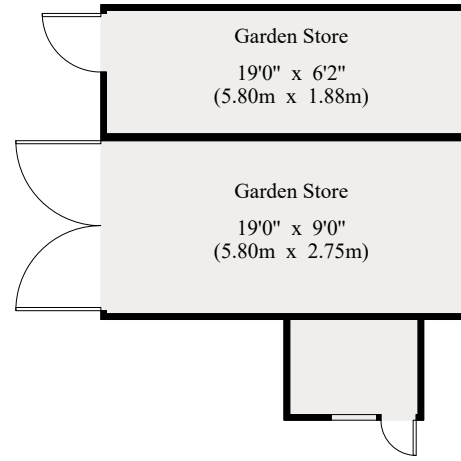

Three Gables

House - Gross Internal Area : 483.4 sq.m (5203 sq.ft.)
Pool House - Gross Internal Area : 19.5 sq.m (209 sq.ft.)
Garden Store - Gross Internal Area : 30.7 sq.m (330 sq.ft.)

Ground Floor

© 29/07/21 Trueplan (UK) Ltd. 01892 614 881

This plan is for guidance only and must not be relied upon as a statement of fact. Attention is drawn to the Important Notice on the last page of the text of the Particulars.

Three Gables

----- Restricted Height