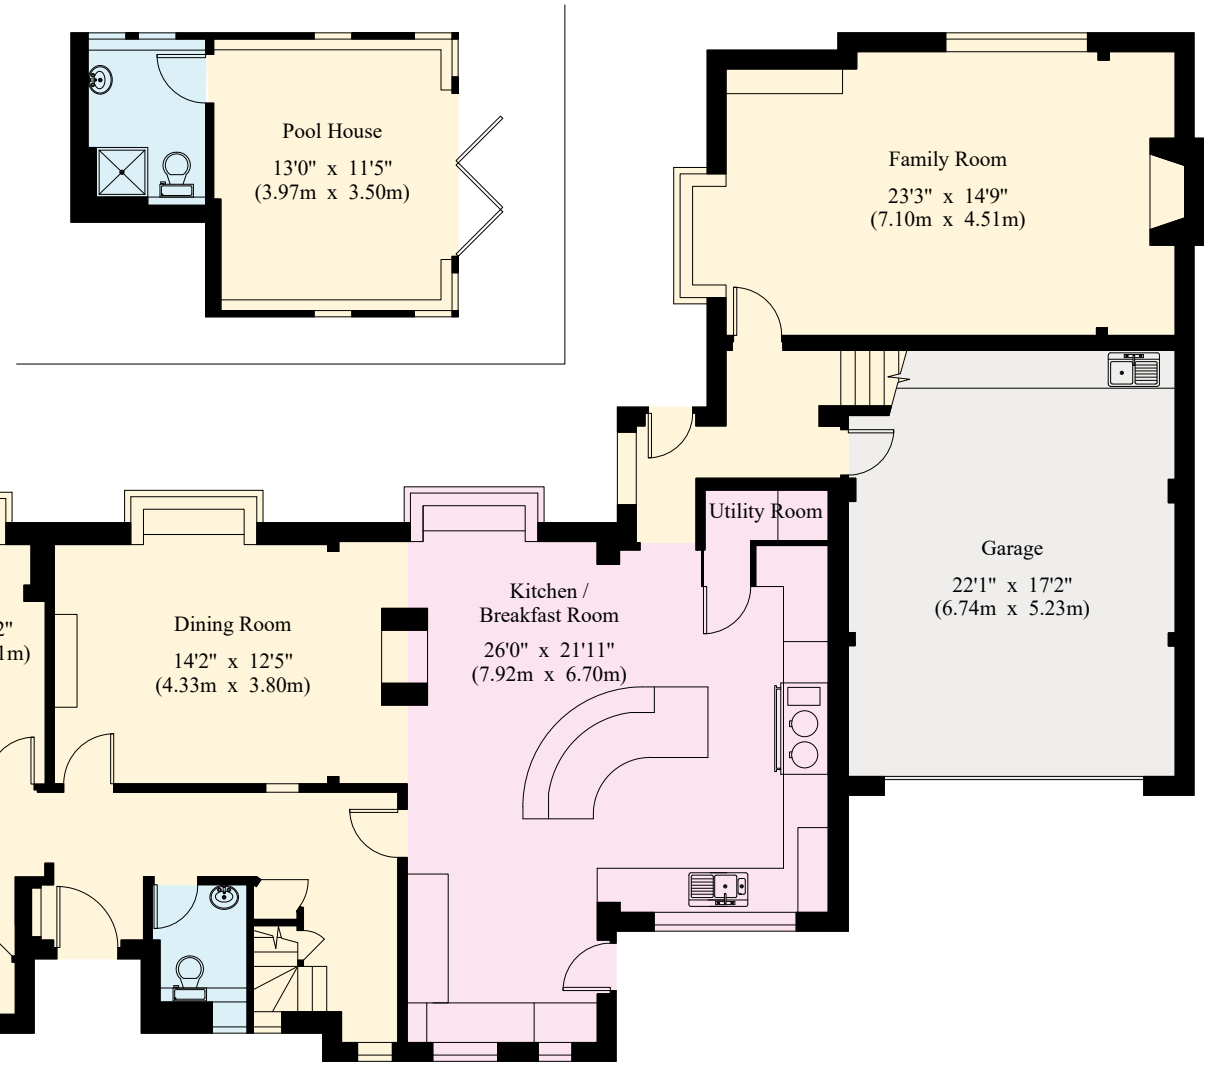

Three Gables

House - Gross Internal Area : 483.4 sq.m (5203 sq.ft.)
Pool House - Gross Internal Area : 19.5 sq.m (209 sq.ft.)
Garden Store - Gross Internal Area : 30.7 sq.m (330 sq.ft.)

Ground Floor

© 29/07/21 Trueplan (UK) Ltd. 01892 614 881

This plan is for guidance only and must not be relied upon as a statement of fact. Attention is drawn to the Important Notice on the last page of the text of the Particulars.

Three Gables

----- Restricted Height

First Floor

© 29/07/21 Trueplan (UK) Ltd. 01892 614 881

This plan is for guidance only and must not be relied upon as a statement of fact. Attention is drawn to the Important Notice on the last page of the text of the Particulars.