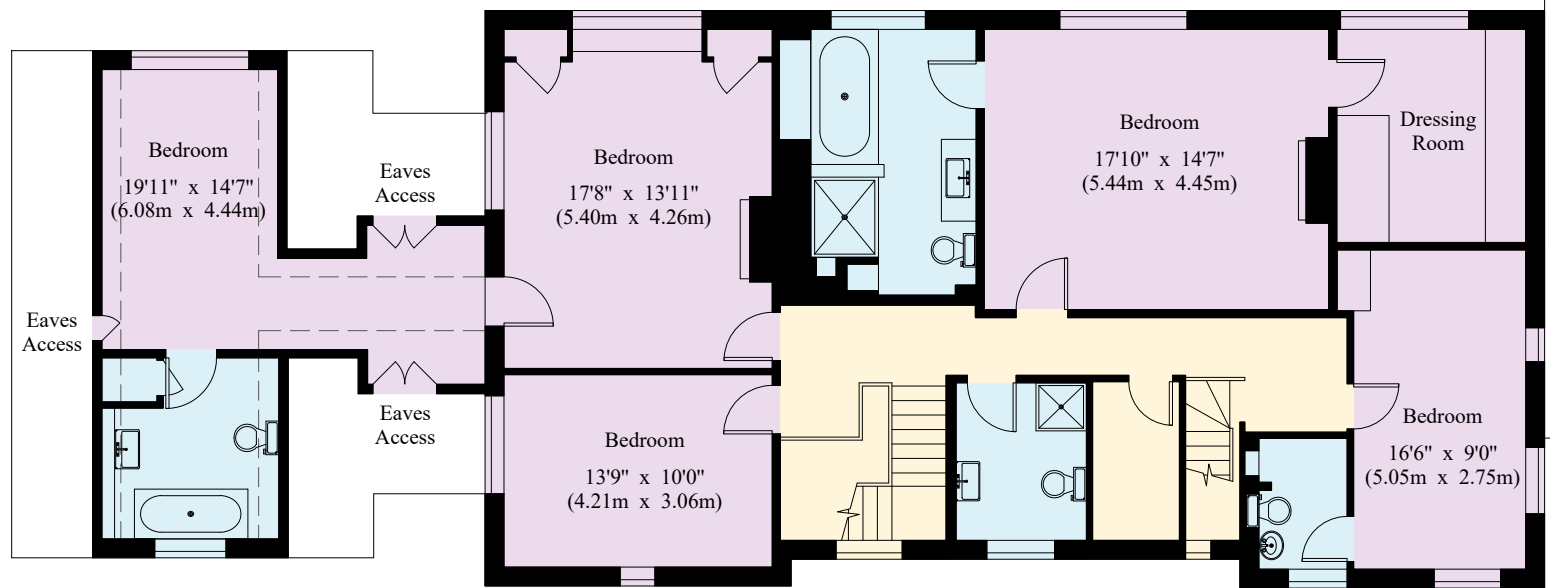

Three Gables

House - Gross Internal Area : 483.4 sq.m (5203 sq.ft.)
Pool House - Gross Internal Area : 19.5 sq.m (209 sq.ft.)
Garden Store - Gross Internal Area : 30.7 sq.m (330 sq.ft.)

Ground Floor

© 29/07/21 Trueplan (UK) Ltd. 01892 614 881

This plan is for guidance only and must not be relied upon as a statement of fact. Attention is drawn to the Important Notice on the last page of the text of the Particulars.

Three Gables

----- Restricted Height

First Floor

© 29/07/21 Trueplan (UK) Ltd. 01892 614 881

This plan is for guidance only and must not be relied upon as a statement of fact. Attention is drawn to the Important Notice on the last page of the text of the Particulars.