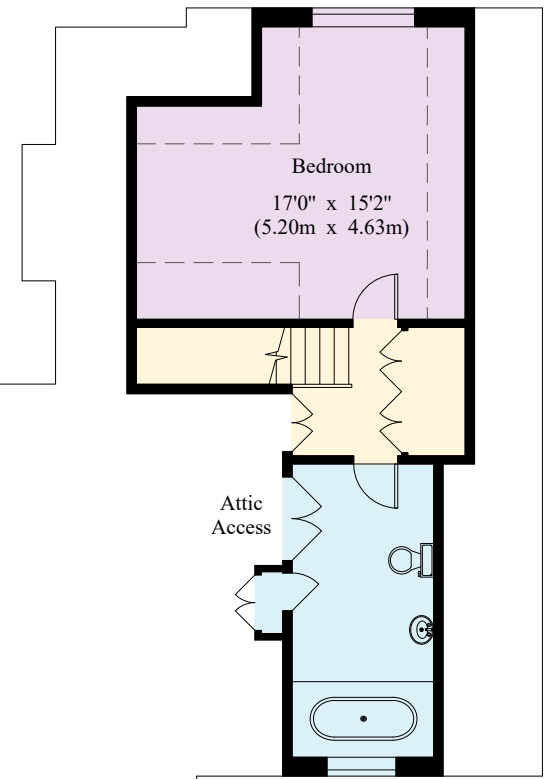

Three Gables

House - Gross Internal Area : 483.4 sq.m (5203 sq.ft.)
Pool House - Gross Internal Area : 19.5 sq.m (209 sq.ft.)
Garden Store - Gross Internal Area : 30.7 sq.m (330 sq.ft.)

Ground Floor

© 29/07/21 Trueplan (UK) Ltd. 01892 614 881

This plan is for guidance only and must not be relied upon as a statement of fact. Attention is drawn to the Important Notice on the last page of the text of the Particulars.

Three Gables

----- Restricted Height