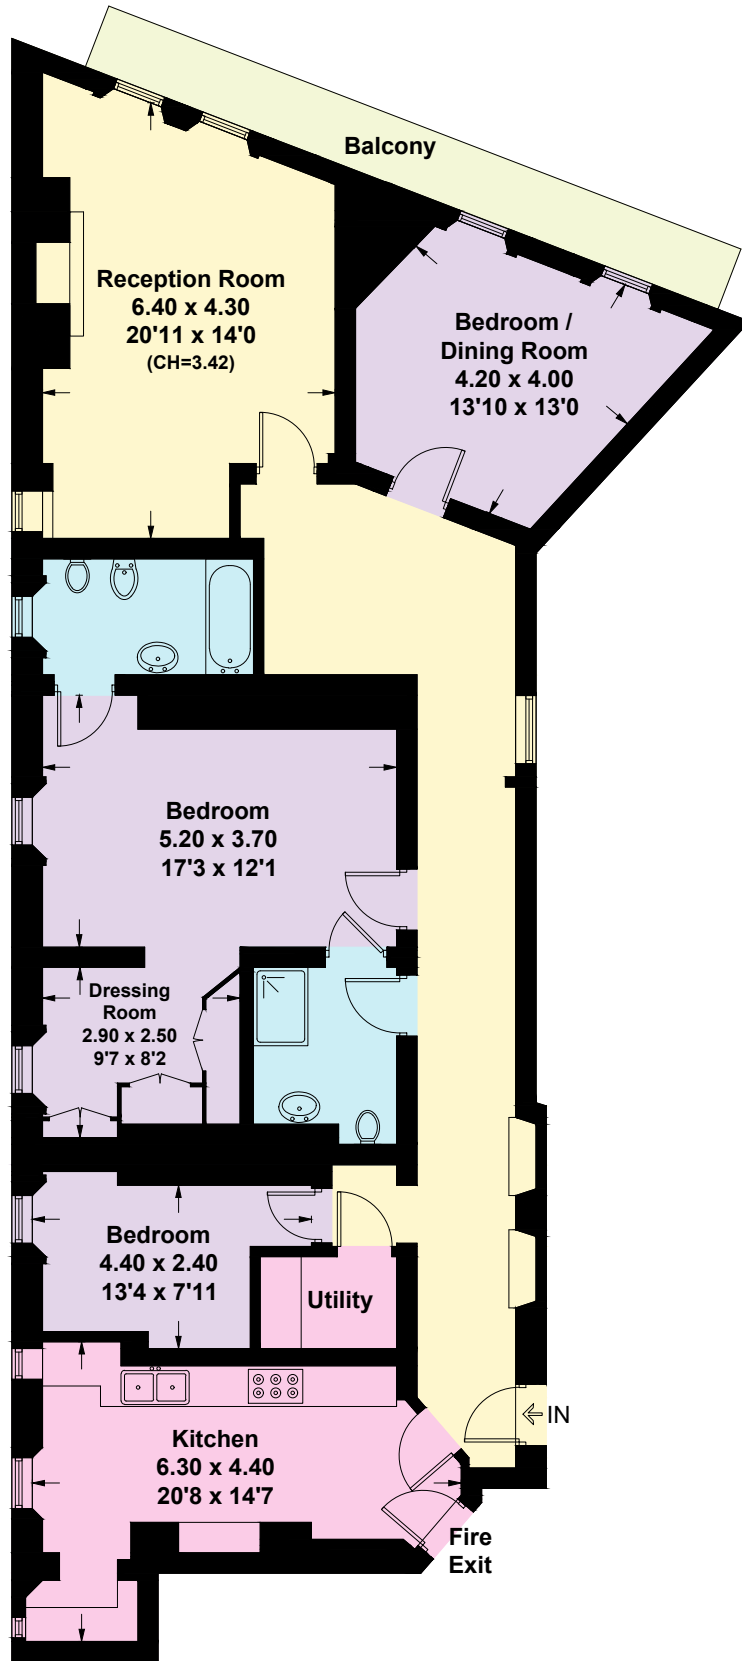

# Albert Hall Mansions, SW7

Approximate Gross Internal Area = 149 sq m / 1607 sq ft

## Fourth Floor

This plan is for layout guidance only. Not drawn to scale unless stated. Windows and door openings are approximate. Whilst every care is taken in the preparation of this plan, please check all dimensions, shapes and compass bearings before making any decisions reliant upon them. (ID568513)