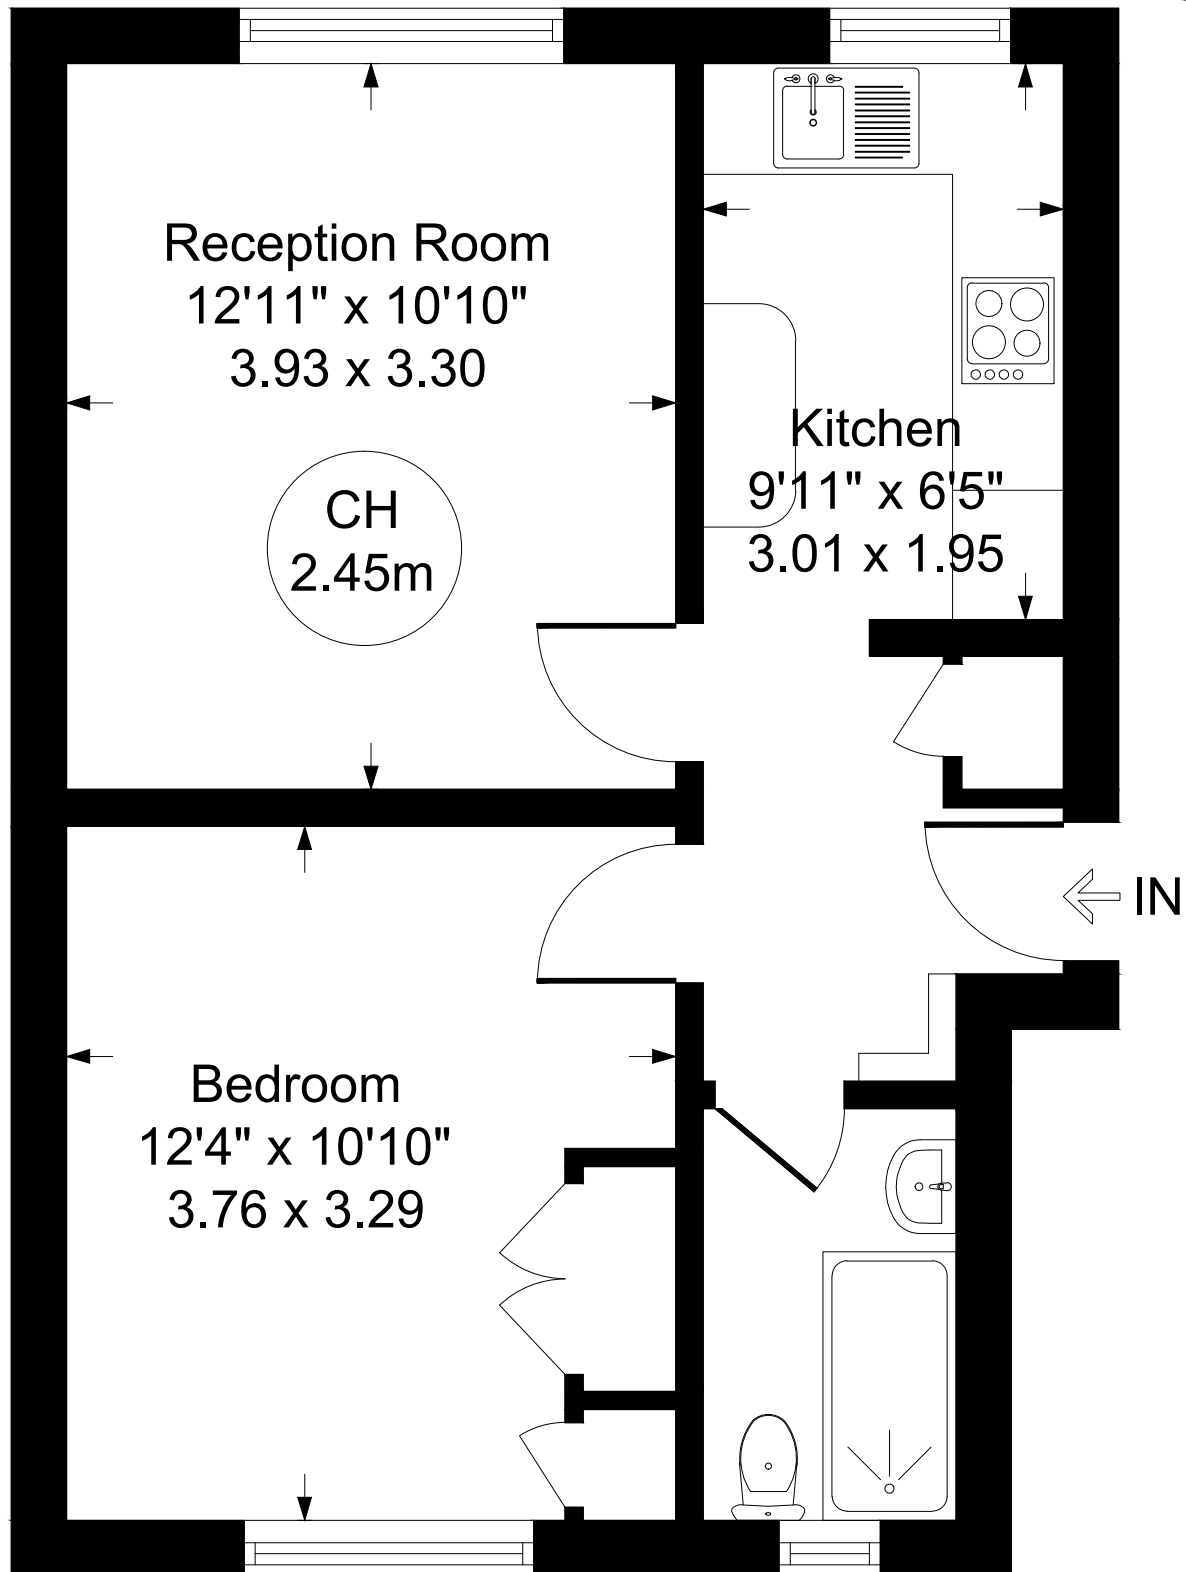

Weymouth Court, SW2

Approximate Gross Internal Area = 440 sq ft / 40.88 sq m

CH = Ceiling Height

Second Floor

Illustration for identification purposes only,
measurements are approximate, not to scale. (ID640)