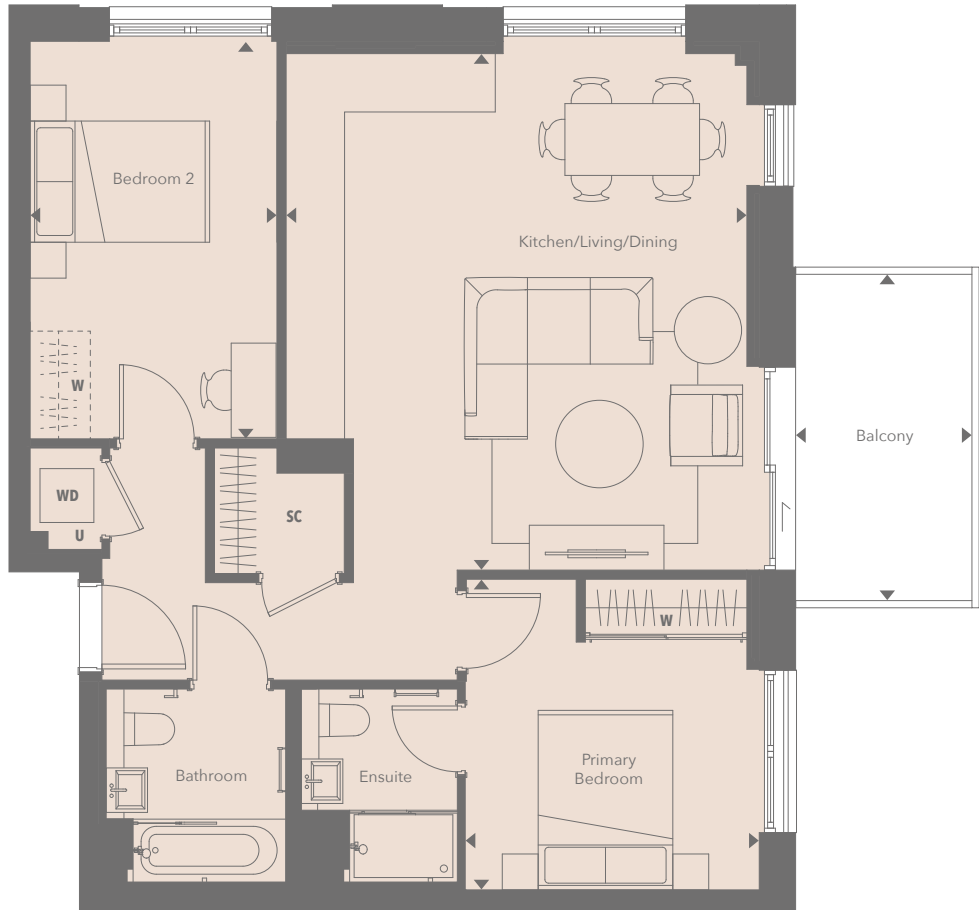

TYPE 216

2 BEDROOM APARTMENT

APARTMENT NOS.	144 / 151 / 158 / 165	
FLOORS	8 / 9 / 10 / 11	
Internal measurements	71.9 sq m	773.9 sq ft
External measurements	7.0 sq m	75.3 sq ft
Kitchen/Living/Dining	5.13m x 5.75m	16'9" x 18'10"
Primary Bedroom	3.15m x 3.46m	10'4" x 11'4"
Bedroom 2	2.75m x 4.43m	9'0" x 14'6"
Balcony	3.56m x 1.98m	11'8" x 6'5"

- SC** Storage/coat cupboard
- S** Storage
- C** Coat cupboard
- W** Wardrobe
- WD** Washer/dryer
- U** Utility cupboard
- Optional customer upgrade

Floorplans are for approximate measurements only. Measurements may vary within a tolerance of 5%. Dimensions are not intended to be used for carpet sizes, appliance sizes or items of furniture. Furniture shown is not included.