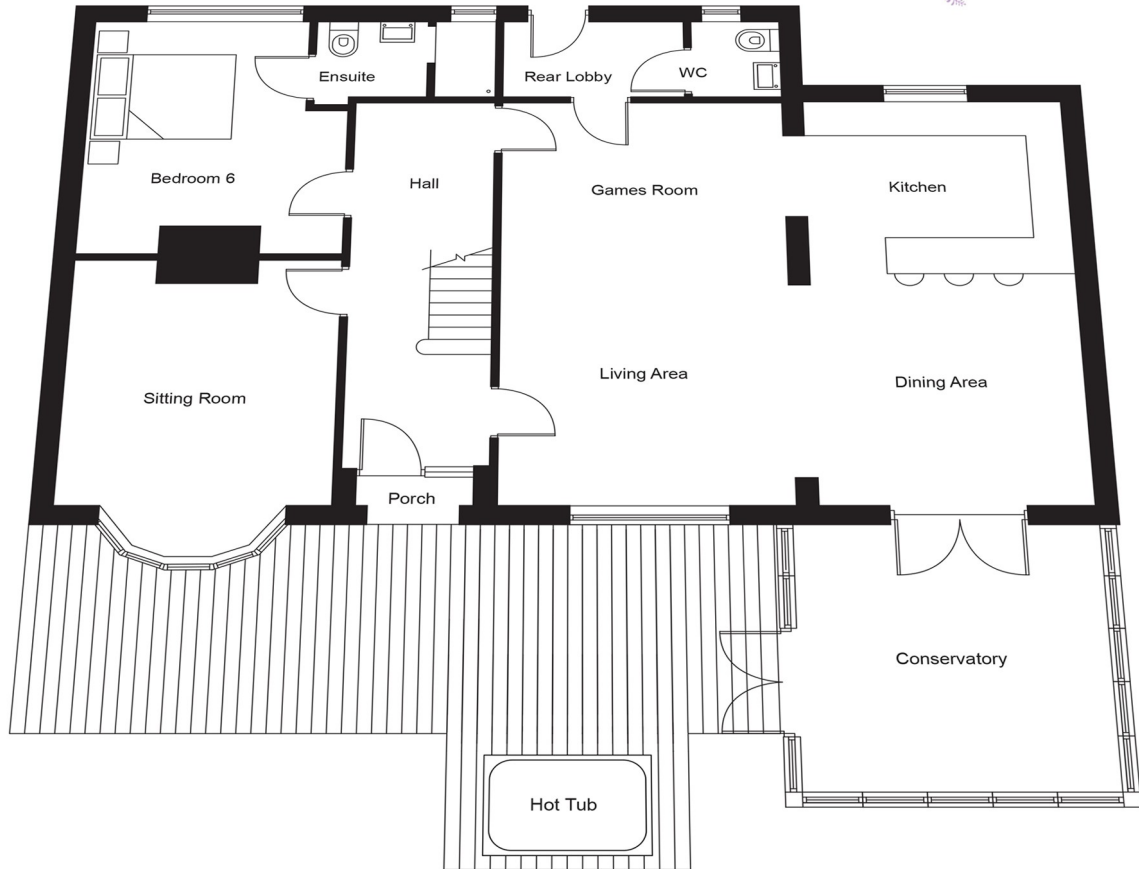

Featuring six bedrooms, four en-suite bathrooms, a family bathroom and a shower room, Wisteria House, sleeps 12 and is a well-proportioned home with beautifully appointed furnishings, fixtures and fittings.

Wisteria House is a wonderfully, large family home, perfect for a family holiday, a celebration, or party. It is set in Shorefield Country park, so you will have use of all the facilities, too!

Entertainment is abundant throughout the house with games room, Xbox One, a Sonos sound system to name just some of the great gadgets that await you.

Short Breaks & Luxury Escapes

www.shorefield.co.uk follow us @shorefieldholidays