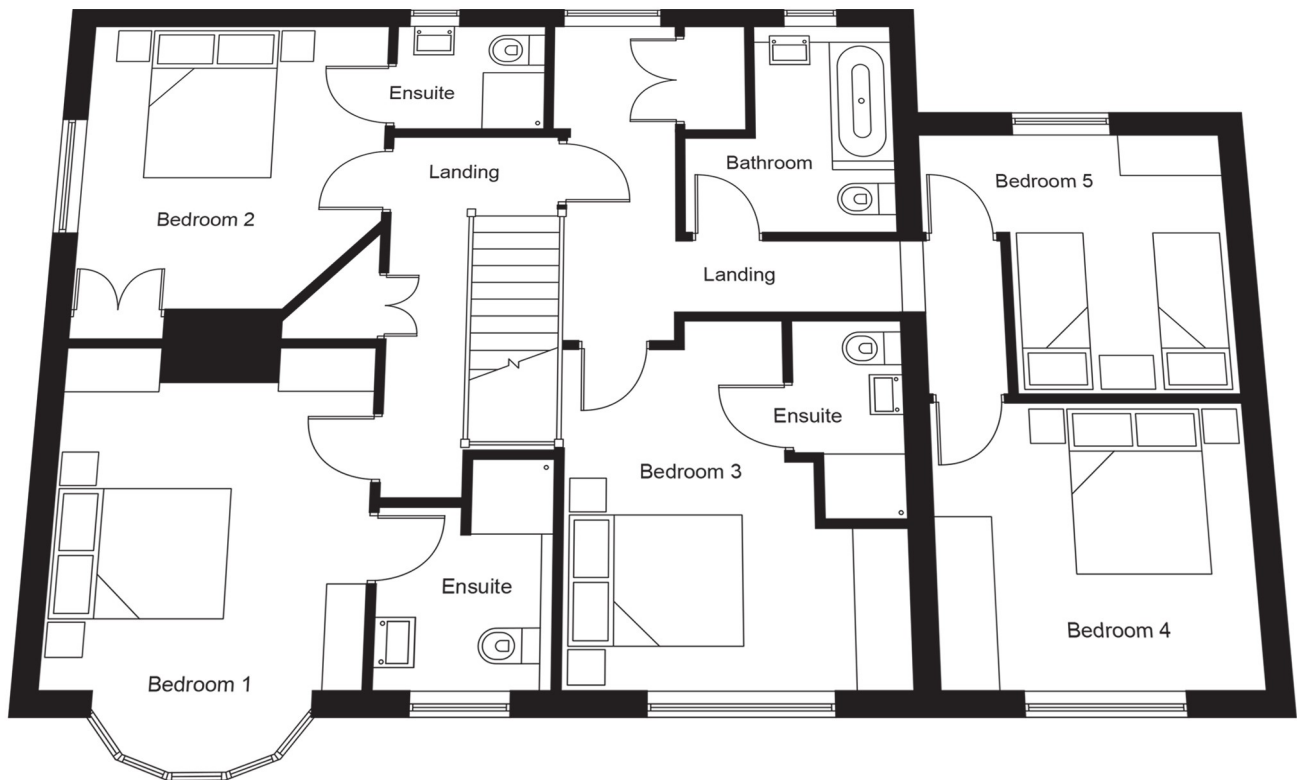

Featuring six bedrooms, four en-suite bathrooms, a family bathroom and a shower room, Wisteria House, sleeps 12 and is a well-proportioned home with beautifully appointed furnishings, fixtures and fittings.

Wisteria House is a wonderfully, large family home, perfect for a family holiday, a celebration, or party. It is set in Shorefield Country park, so you will have use of all the facilities, too!

Entertainment is abundant throughout the house with games room, Xbox One, a Sonos sound system to name just some of the great gadgets that await you.

Short Breaks & Luxury Escapes

www.shorefield.co.uk follow us @shorefieldholidays