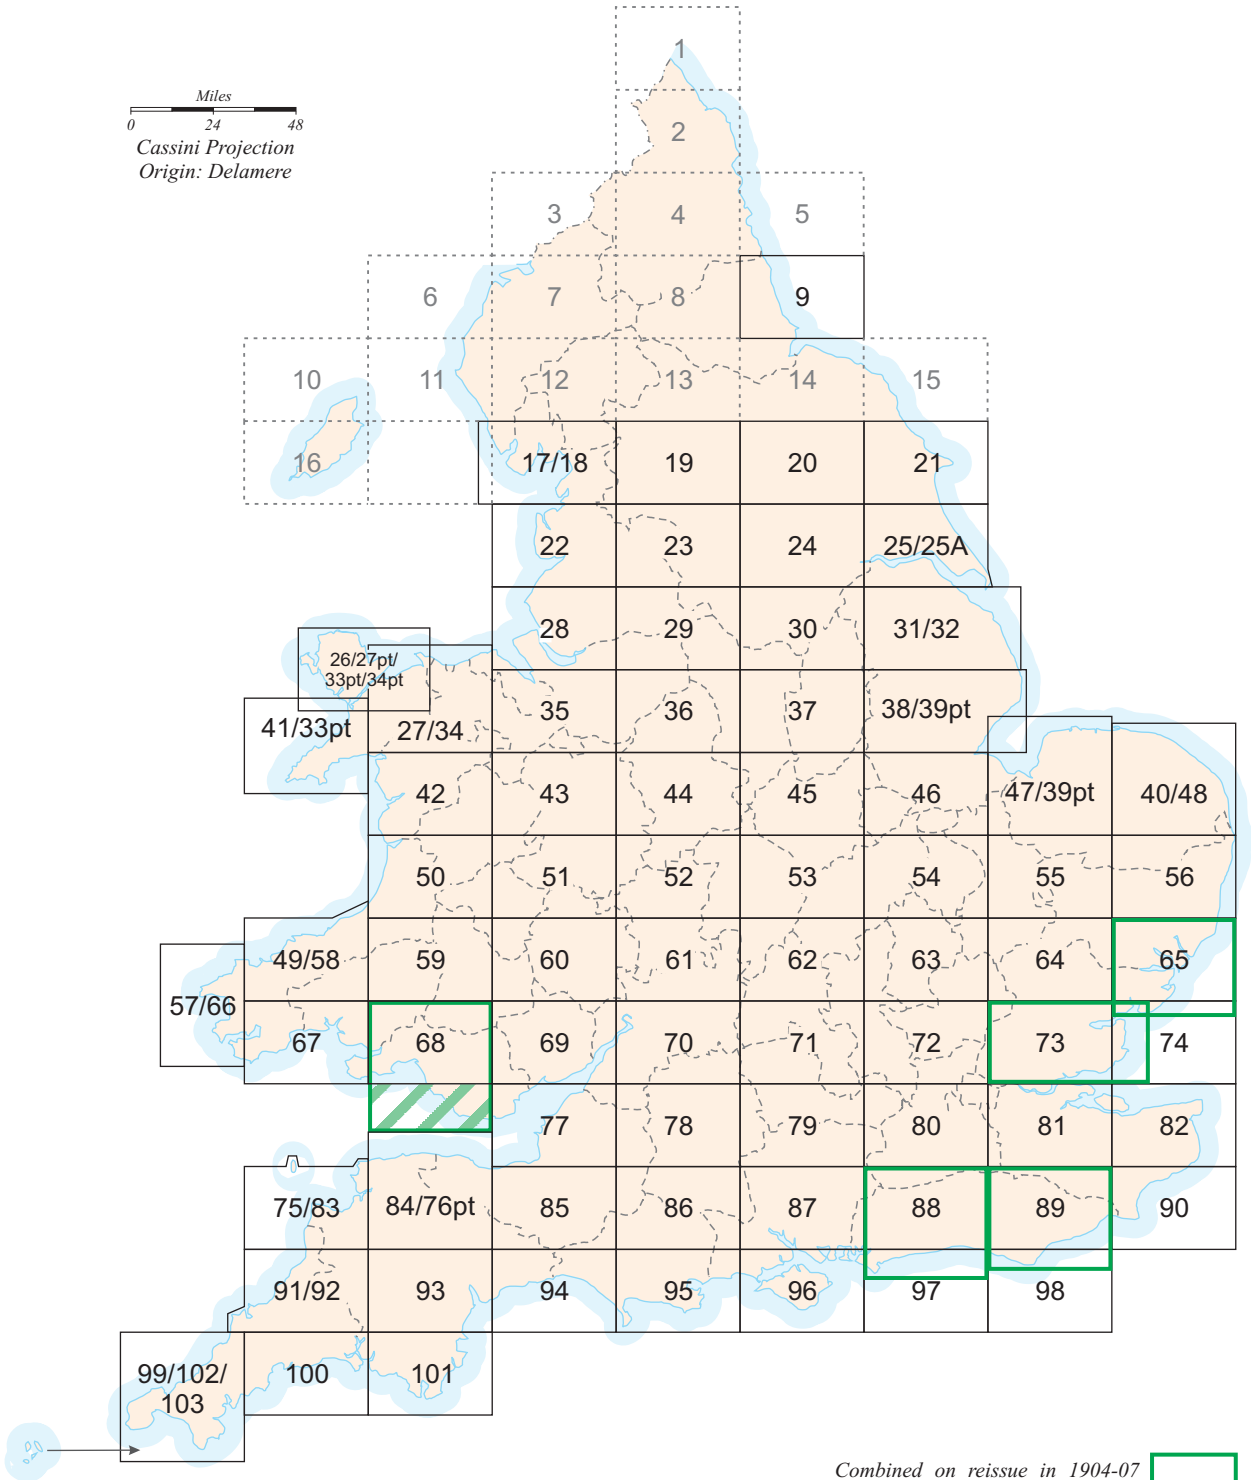

Half-inch map of England and Wales small sheet series

Miles
0 24 48
Cassini Projection
Origin: Delamere

Combined on reissue in 1904-07 

Only published on combined sheet 

Not published 