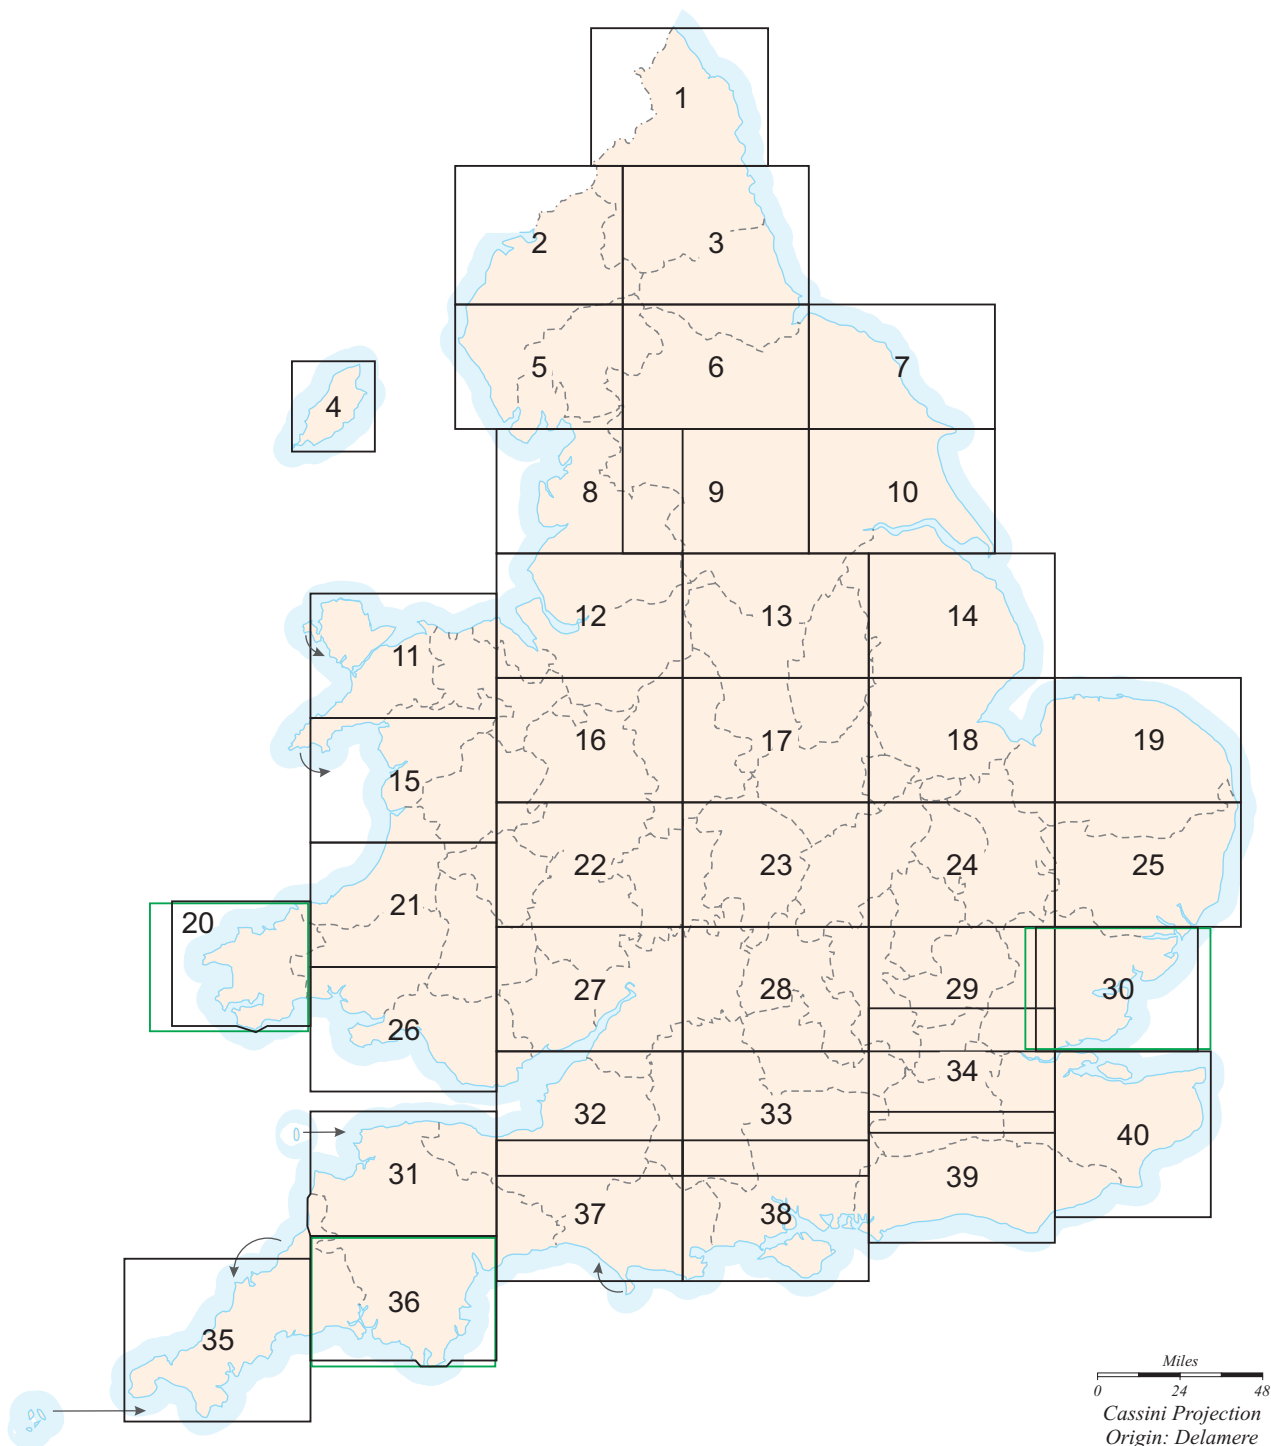

*Half-inch map of
England and Wales
Large Sheet Series*

Sheets enlarged
on reissue