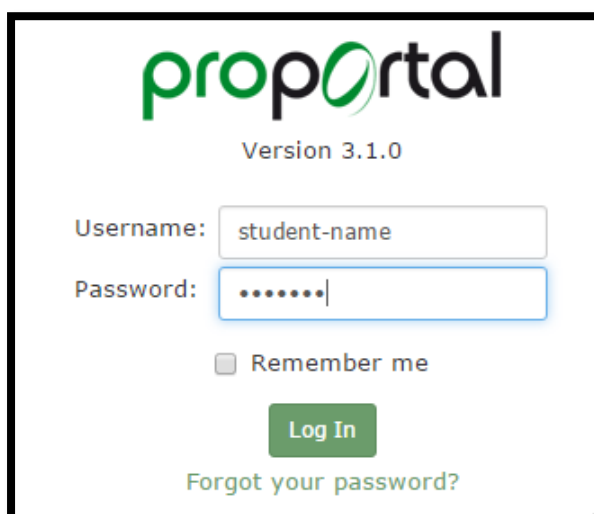

The direct link to this page is [here](#).

4. Login using your network ID and password then click the Log In button: