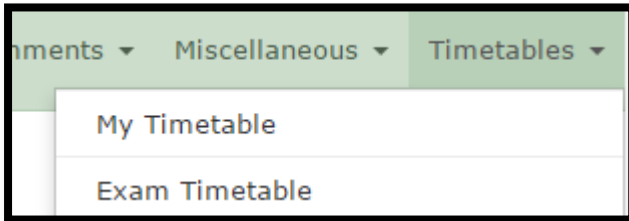

The direct link to this page is [here](#).

4. Login using your network ID and password then click the Log In button:

5. Select Timetables then Exam Timetable from the top right hand corner:

6. Due to the College's website security, you will have to enter your username and password again if you are accessing ProPortal from your mobile device. If you access ProPortal from a College computer then you will not have to do this.