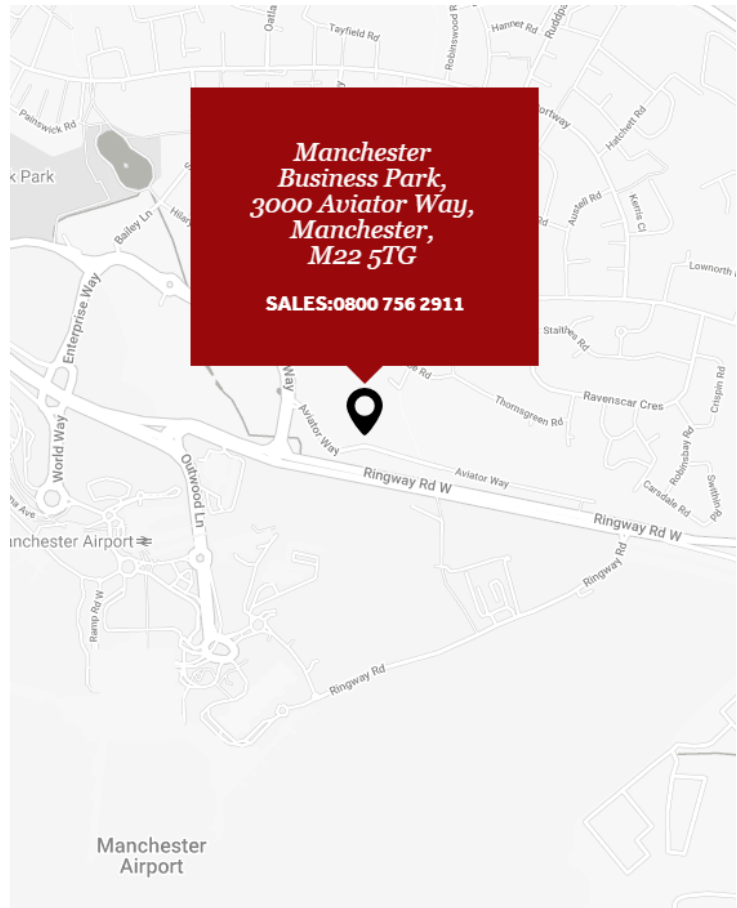

Benchmark Management Consulting Ltd
3000 Aviator Way
Manchester Business Park
Manchester
M22 5TG

How to find us:

By road:

- Exit the M56 at junction 5 signposted Manchester Airport.
- Follow the signs for Terminals 1 and 3.
- Veer left and follow signs for Manchester Business Park.
- Turn left at the traffic lights, then right at the second set of traffic lights.
- Regus is on your left.

Manchester International Airport is approximately two minutes by car.

By public transport:

- Manchester Airport train station provides easy and quick access to Manchester city centre and all major UK cities.
- Regular buses from Manchester city centre to Manchester Airport stop close to Manchester Business Park.
- Regus at Manchester Business Park is approximately a 30-minute taxi ride from Manchester city centre.

Bus routes:

104: Manchester > Ringway Road > Manchester Airport

19: Sale > Manchester Airport

369: Stockport > Ringway Road > Ringway Road > Ringway Road > Manchester Airport

Please pull into one of the allocated spaces at the front of the building to collect a parking pass from reception and place in the driver's side window, and then park in the upper car park. Reception will alert the team of your arrival.