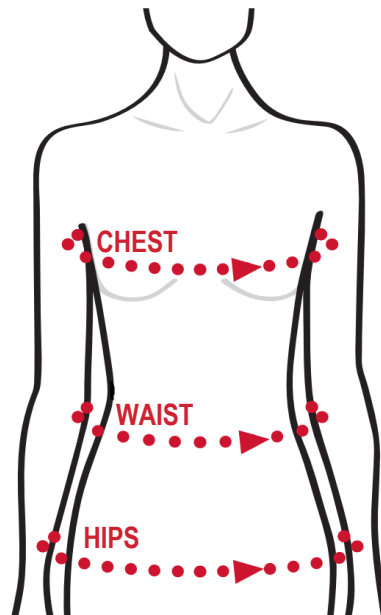

## MILWAUKEE SIZING GUIDE

FOR BEST FIT, MEASURE BODY AT SPECIFIED POINTS AND MATCH MEASUREMENT TO APPROPRIATE SIZE RANGE.

SIZE	S	M	L	XL	2XL
<b>CHEST</b> (cm/in)	84cm - 89cm 33" - 35"	89cm - 94cm 35" - 37"	94cm - 99cm 37" - 39"	99cm - 104cm 39" - 41"	104cm - 109cm 41" - 43"
<b>WAIST</b> (cm/in)	71cm - 76cm 28" - 30"	76cm - 81cm 30" - 32"	81cm - 86cm 32" - 34"	86cm - 91cm 34" - 36"	91cm - 96cm 36" - 38"
<b>HIPS</b> (cm/in)	87cm - 92cm 34" - 36"	92cm - 97cm 36" - 38"	97cm - 102cm 38" - 40"	102cm - 107cm 40" - 42"	107cm - 112cm 42" - 44"

## MILWAUKEE SIZING GUIDE

FOR BEST FIT, MEASURE BODY AT SPECIFIED POINTS AND MATCH MEASUREMENT TO APPROPRIATE SIZE RANGE.

SIZE	S	M	L	XL	2XL
<b>CHEST</b> (cm/in)	97cm - 102cm 38" - 40"	102cm - 107cm 40" - 42"	107cm - 112cm 42" - 44"	112cm - 117cm 44" - 46"	117cm - 122cm 46" - 48"
<b>WAIST</b> (cm/in)	76cm - 81cm 30" - 32"	81cm - 86cm 32" - 34"	86cm - 91cm 34" - 36"	91cm - 96cm 36" - 38"	96cm - 101cm 38" - 40"

## MILWAUKEE SIZING GUIDE

FOR BEST FIT, MEASURE TIP OF MIDDLE  
FINGER TO BASE OF PALM.

SIZE	M	L	XL	2XL
<b>HAND</b> (cm/in)	19.1cm 7 <sup>1</sup> / <sub>2</sub> "	19.7cm 7 <sup>3</sup> / <sub>4</sub> "	20.3cm 8"	20.9cm 8 <sup>1</sup> / <sub>4</sub> "

## MILWAUKEE SIZING GUIDE

IF YOU FALL BETWEEN SIZES, GO FOR THE  
NEXT SIZE UP.

SIZE	S	M	L	XL	2XL
<b>WAIST</b> (cm/in)	<b>71cm - 76cm</b> 28" - 30"	<b>81cm - 86cm</b> 32" - 34"	<b>91cm - 96cm</b> 36" - 38"	<b>102cm - 107cm</b> 40" - 42"	<b>112cm - 117cm</b> 44" - 46"