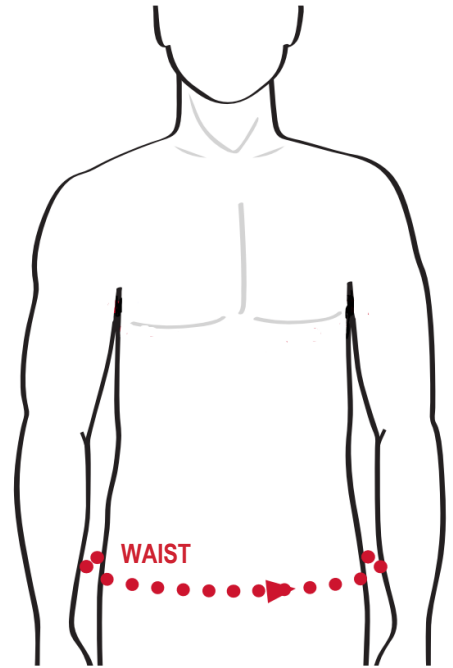

## MILWAUKEE SIZING GUIDE

FOR BEST FIT, MEASURE TIP OF MIDDLE  
FINGER TO BASE OF PALM.

SIZE	M	L	XL	2XL
<b>HAND</b> (cm/in)	19.1cm 7 <sup>1</sup> / <sub>2</sub> "	19.7cm 7 <sup>3</sup> / <sub>4</sub> "	20.3cm 8"	20.9cm 8 <sup>1</sup> / <sub>4</sub> "

## MILWAUKEE SIZING GUIDE

IF YOU FALL BETWEEN SIZES, GO FOR THE  
NEXT SIZE UP.

SIZE	S	M	L	XL	2XL
<b>WAIST</b> (cm/in)	<b>71cm - 76cm</b> 28" - 30"	<b>81cm - 86cm</b> 32" - 34"	<b>91cm - 96cm</b> 36" - 38"	<b>102cm - 107cm</b> 40" - 42"	<b>112cm - 117cm</b> 44" - 46"