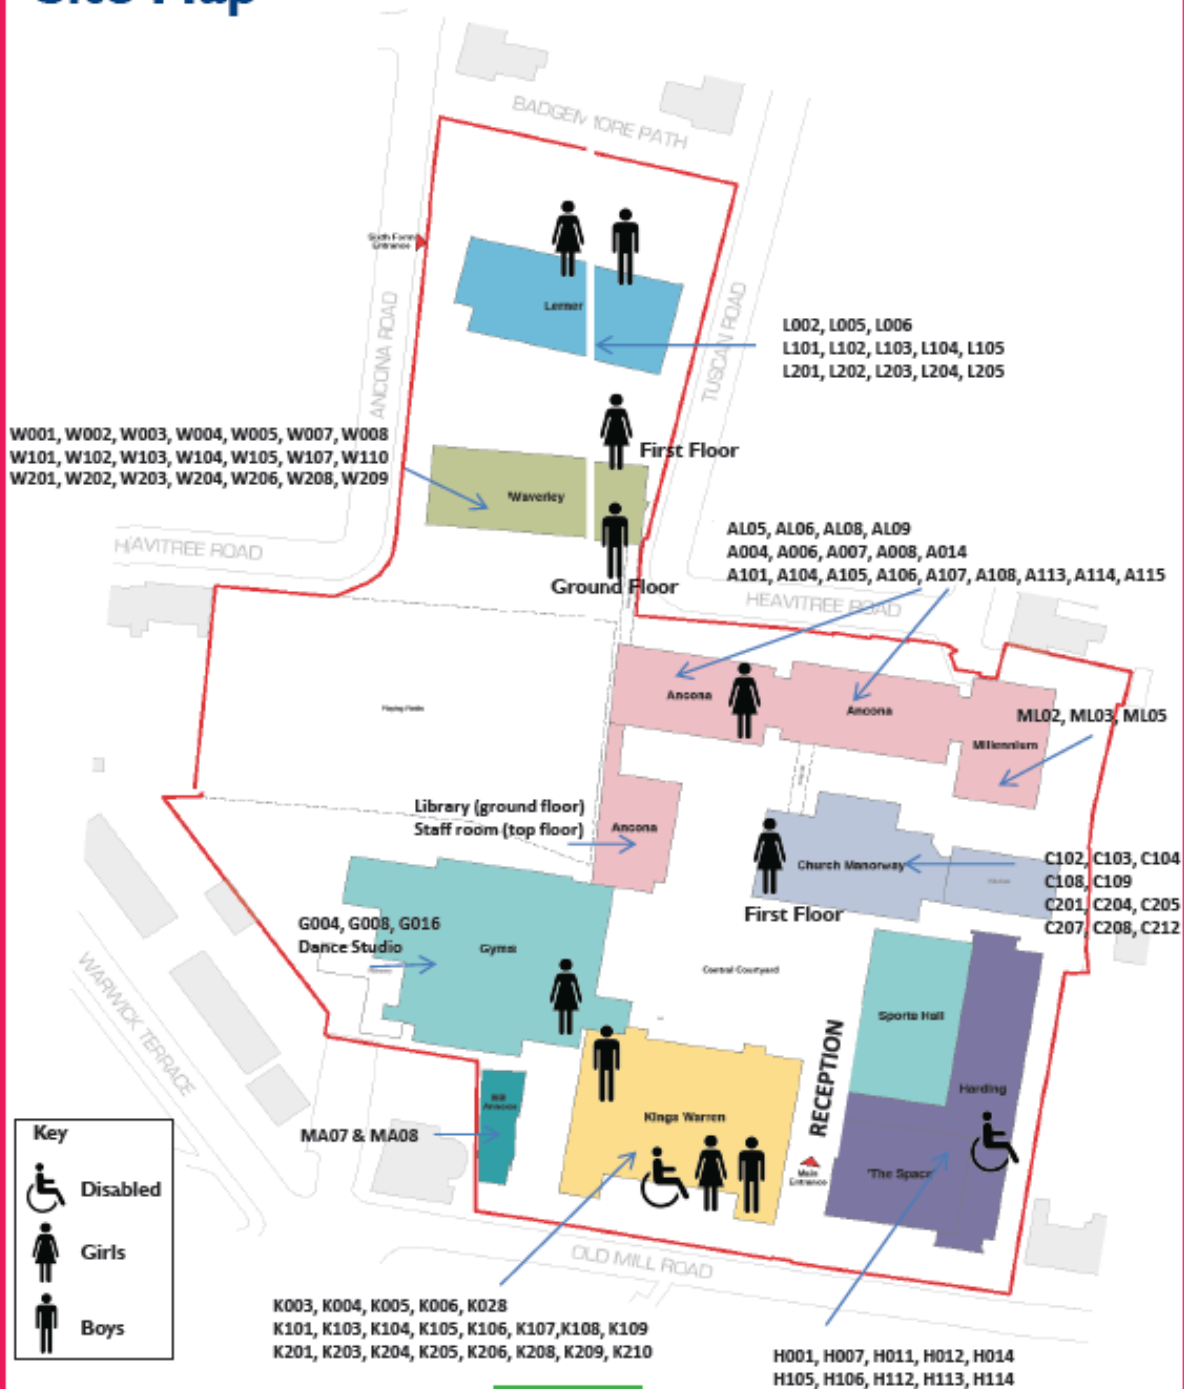

# Site Map

## Emergency Evacuation Assembly Point

Located on the opposite of Old Mill Road from the school building on Plumstead Common