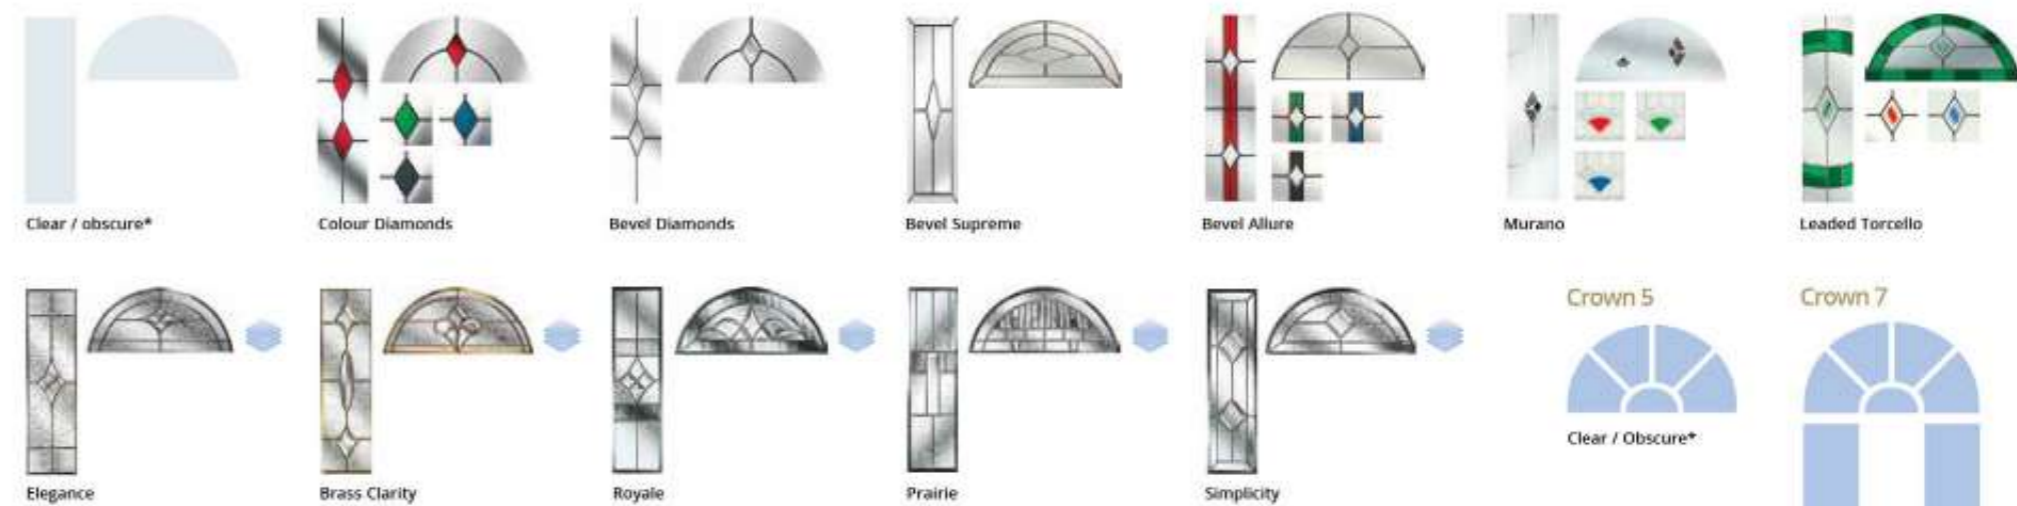

Glazing options include:

- Leads
- Colours
- Bevels
- Fusion art
- Etching

Glass pattern range for backing glass Below are textured glass designs that can be incorporated into your glass designs apart from the triple glazed designs which have the patterned design built in.

Murano

Leaded Torcello

Bevel Floral

Colour Rose

Colour Traditional

Crown

Crown 1
Featuring Elegance Glass

Available with woodgrain on both sides
1.2

Crown 3
Featuring Brass Clarity Glass

Available with woodgrain on both sides
1.6

Crown 5
Featuring Obscure Glass

Available with woodgrain on both sides
1.2

Crown 7
Featuring Clear Glass

Available with woodgrain on both sides
1.6

Glass patterns

Crown 1

Crown 3

Triple Glazed

PLEASE NOTE
For door and frame colours and choice of hardware please turn to pages 6 & 7.

Marquise

Marquise 2
Featuring Brass Clarity Glass

Available with woodgrain on both sides