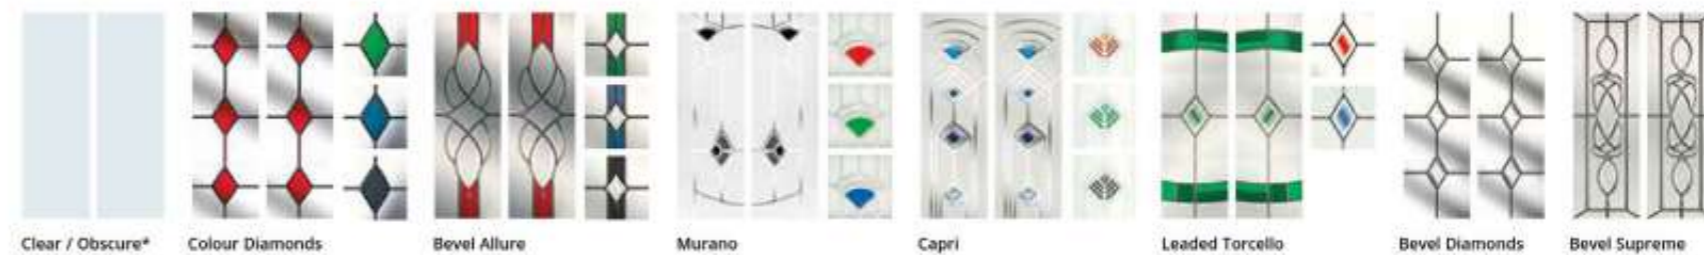

Available with woodgrain on both sides
U-VALUE 1.6

Solitaire 7
Featuring Diamond Cut Glass

Available with woodgrain on both sides
U-VALUE 1.2

Available with woodgrain on both sides
U-VALUE 1.6

Glass patterns

Solitaire 4 / Solitaire 6

Solitaire 5

Solitaire 6

Triple Glazed
PLEASE NOTE
For door and frame colours and choice of hardware please turn to pages 6 & 7.

Solitaire

Solitaire 9
Featuring Etched Squares Glass