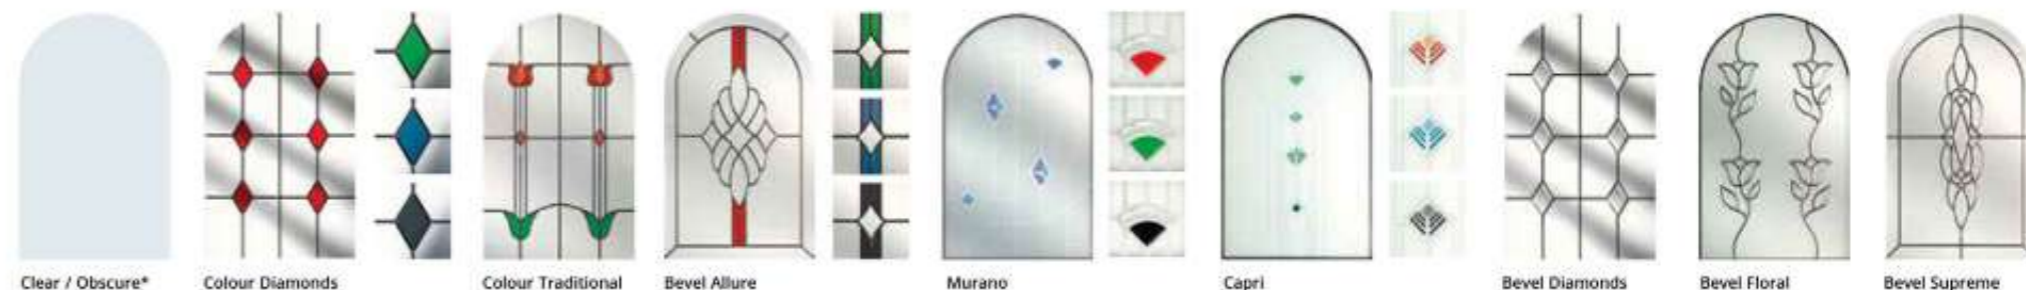

Triple Glazed

PLEASE NOTE
For door and frame colours and choice of hardware please turn to pages 6 & 7.