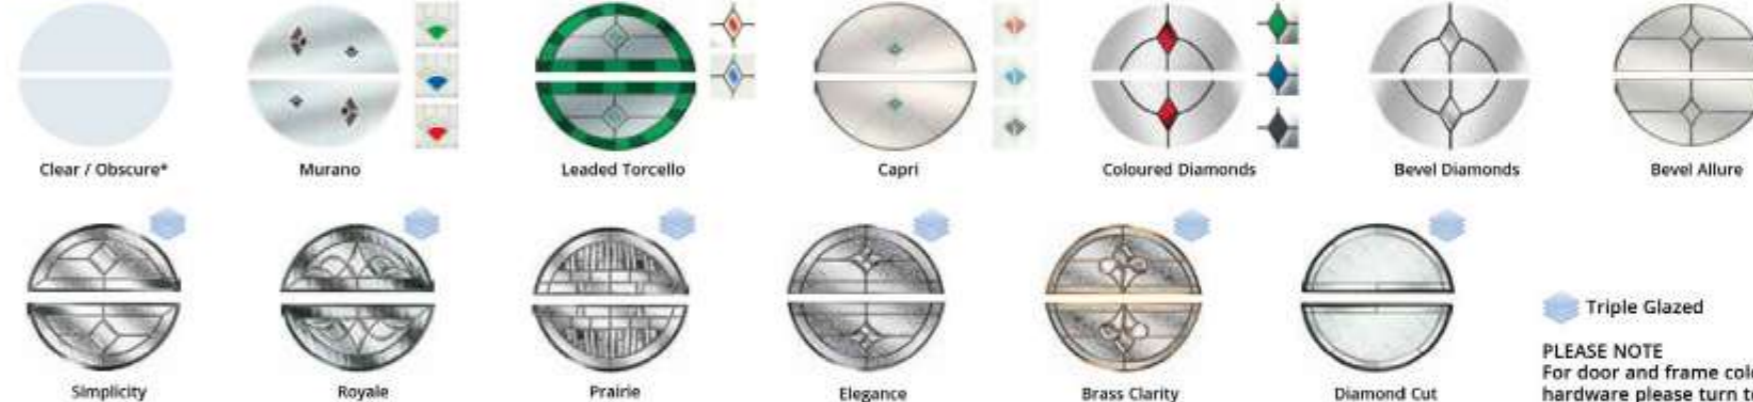

Solitaire 2
Featuring Brass Clarity Glass

Glass patterns

Solitaire 1

Solitaire 1-2 / Solitaire 3

Solitaire 2

Triple Glazed

PLEASE NOTE
For door and frame colours and choice of hardware please turn to pages 6 & 7.