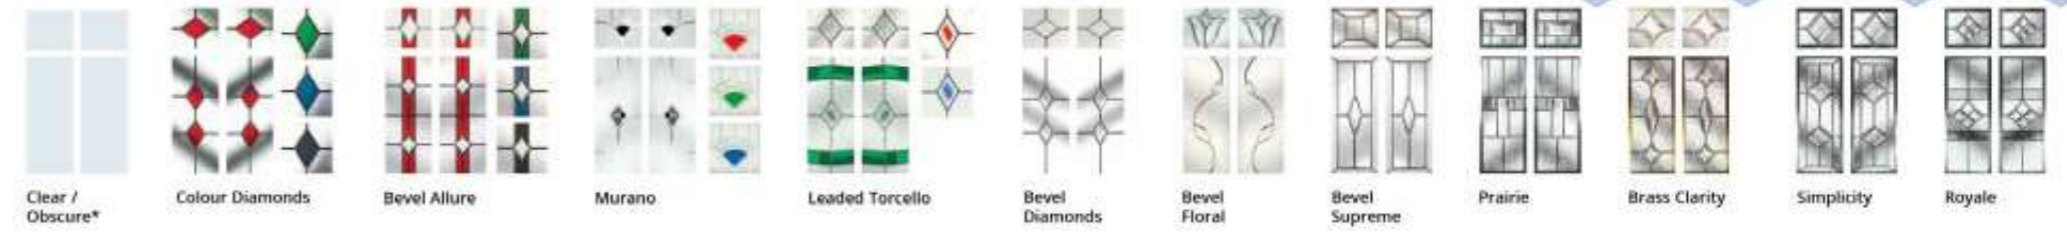

Available with woodgrain on both sides

Radiant 4
Featuring Simplicity Glass

SP4

Available with woodgrain on both sides

Glass patterns

Radiant 2

Radiant 4

Triple Glazed

PLEASE NOTE
For door and frame colours and choice of hardware please turn to pages 6 & 7.

Solitaire

Solitaire 0

Solitaire 1
Featuring Colour Rose Glass

Solitaire 1-2
Featuring Murano Glass

1.2

A longer glass panel is also available. Ask for Solitaire (3).