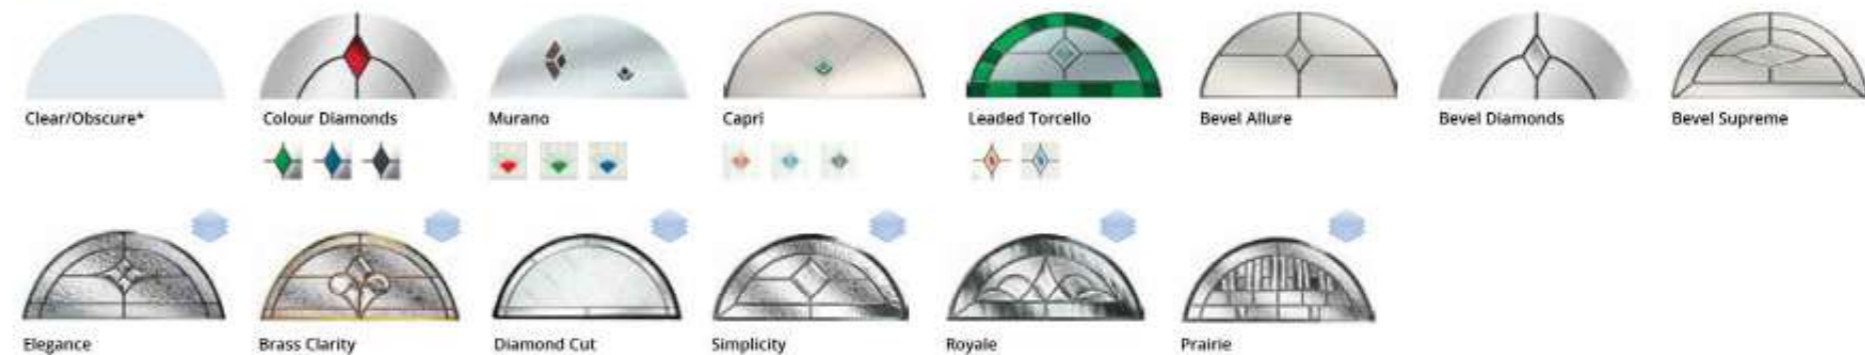

Crown 3

Glass patterns

Crown 1