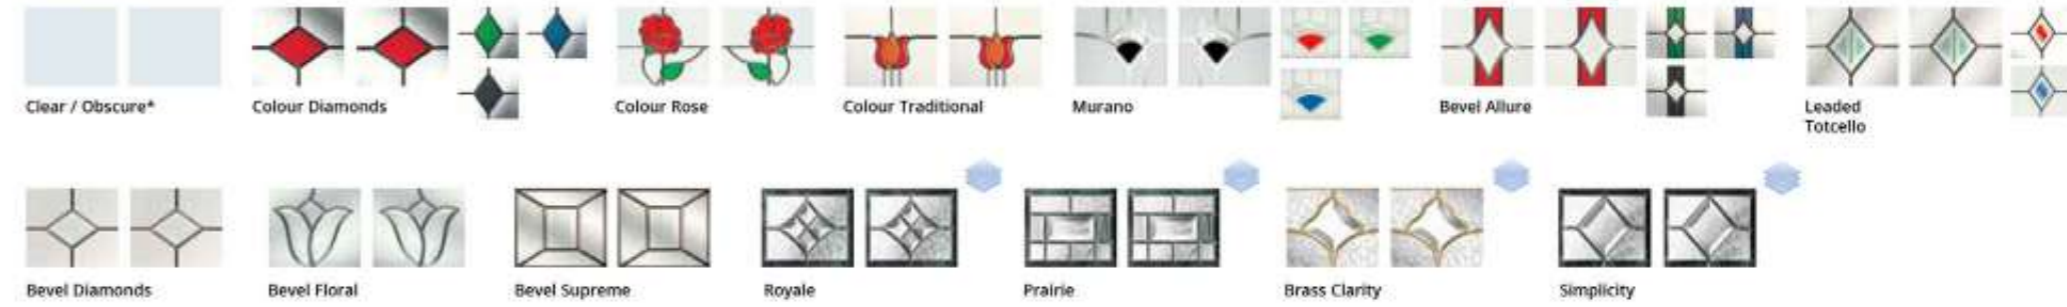

Available with woodgrain on both sides

Radiant 4
Featuring Simplicity Glass

SP4

Available with woodgrain on both sides

Glass patterns

Radiant 2

Radiant 4

Triple Glazed