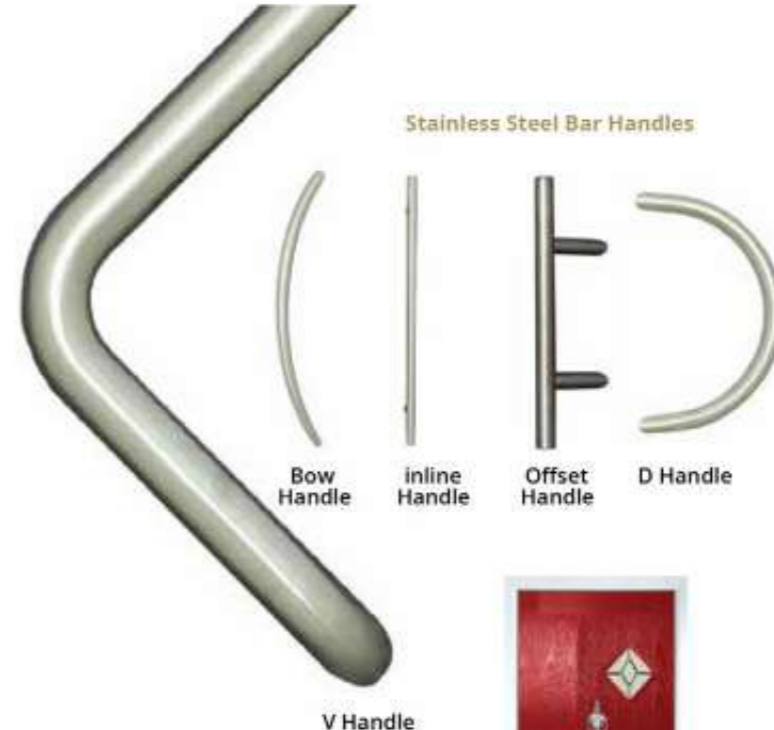

Antique Black

A selected range is also available in stainless steel

Hardware

Hardware options

Go that extra step and give your VEKA composite door even more individuality by choosing the style of handle that suits your home in one of eight colours that makes a statement about you.

Choose from the straight, swan necked door handle or if you want to keep that opportunist burglar at bay why not choose a pad handle that requires the key to retract the latch.

Stainless Steel Bar Handles

Bow Handle

Inline Handle

Offset Handle

D Handle

V Handle

Safe and Secure no need to lock up

Automatic locking door

Upgrade to an automatic locking door.