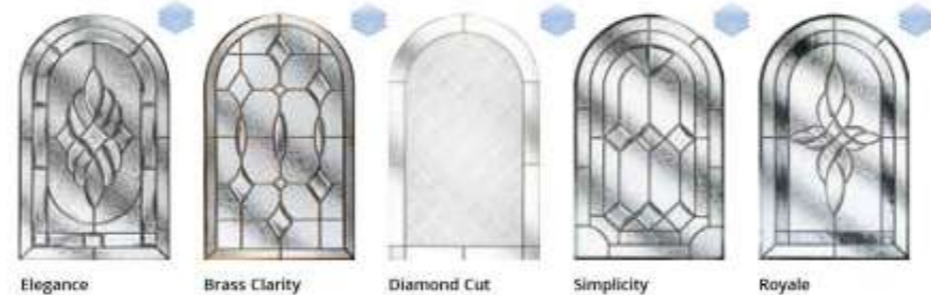

Solitaire 4 / Solitaire 6

Solitaire 5

Solitaire 6

Triple Glazed
PLEASE NOTE
For door and frame colours and choice of hardware please turn to pages 6 & 7.

Solitaire

Solitaire 9
Featuring Etched Squares Glass

Trillion

Triple Glazed

PLEASE NOTE
For door and frame colours and choice of hardware please turn to pages 6 & 7.

A comprehensive range of composite doors for those who love the look of a traditional timber door without the continual maintenance.