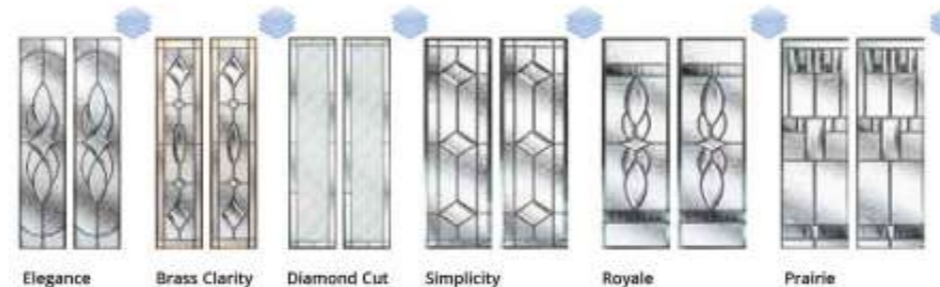

Available with woodgrain on both sides
U-VALUE 1.6

Solitaire 7
Featuring Diamond Cut Glass

Available with woodgrain on both sides
U-VALUE 1.2

Available with woodgrain on both sides
U-VALUE 1.6

Glass patterns

Solitaire 4 / Solitaire 6

Solitaire 5

Solitaire 6

Triple Glazed
PLEASE NOTE
For door and frame colours and choice of hardware please turn to pages 6 & 7.

Solitaire

Solitaire 9
Featuring Etched Squares Glass