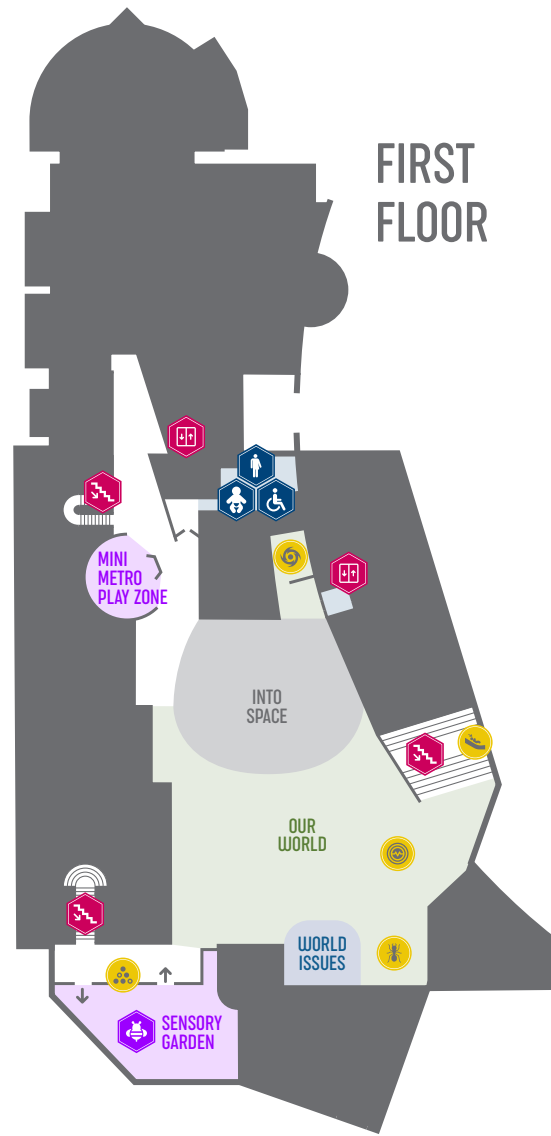

#### FACILITIES

- Toilets
- Baby changing
- Gender-neutral toilets
- The Pod  
A quiet space to take a moment, or to use as a prayer room
- Picnic area

- Accessible toilets
- Cloakroom  
Locker keys are available from front desk for a £5 deposit
- The Shop

#### ICONIC EXHIBITS

- Probability Pattern
- Earthquake
- Leafcutter Ants
- Bernoulli Blower
- Hot Air Balloon
- The Slide
- Hurricane