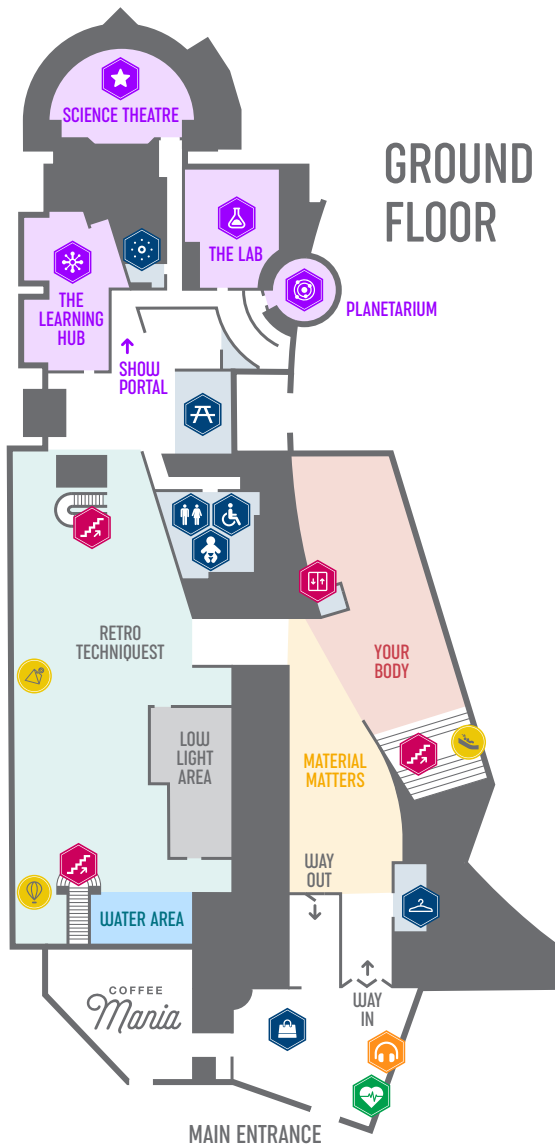

#### FACILITIES

- Toilets
- Baby changing
- Gender-neutral toilets
- The Pod  
A quiet space to take a moment, or to use as a prayer room
- Picnic area

- Accessible toilets
- Cloakroom  
Locker keys are available from front desk for a £5 deposit
- The Shop

#### ICONIC EXHIBITS

- Probability Pattern
- Earthquake
- Leafcutter Ants
- Bernoulli Blower
- Hot Air Balloon
- The Slide
- Hurricane