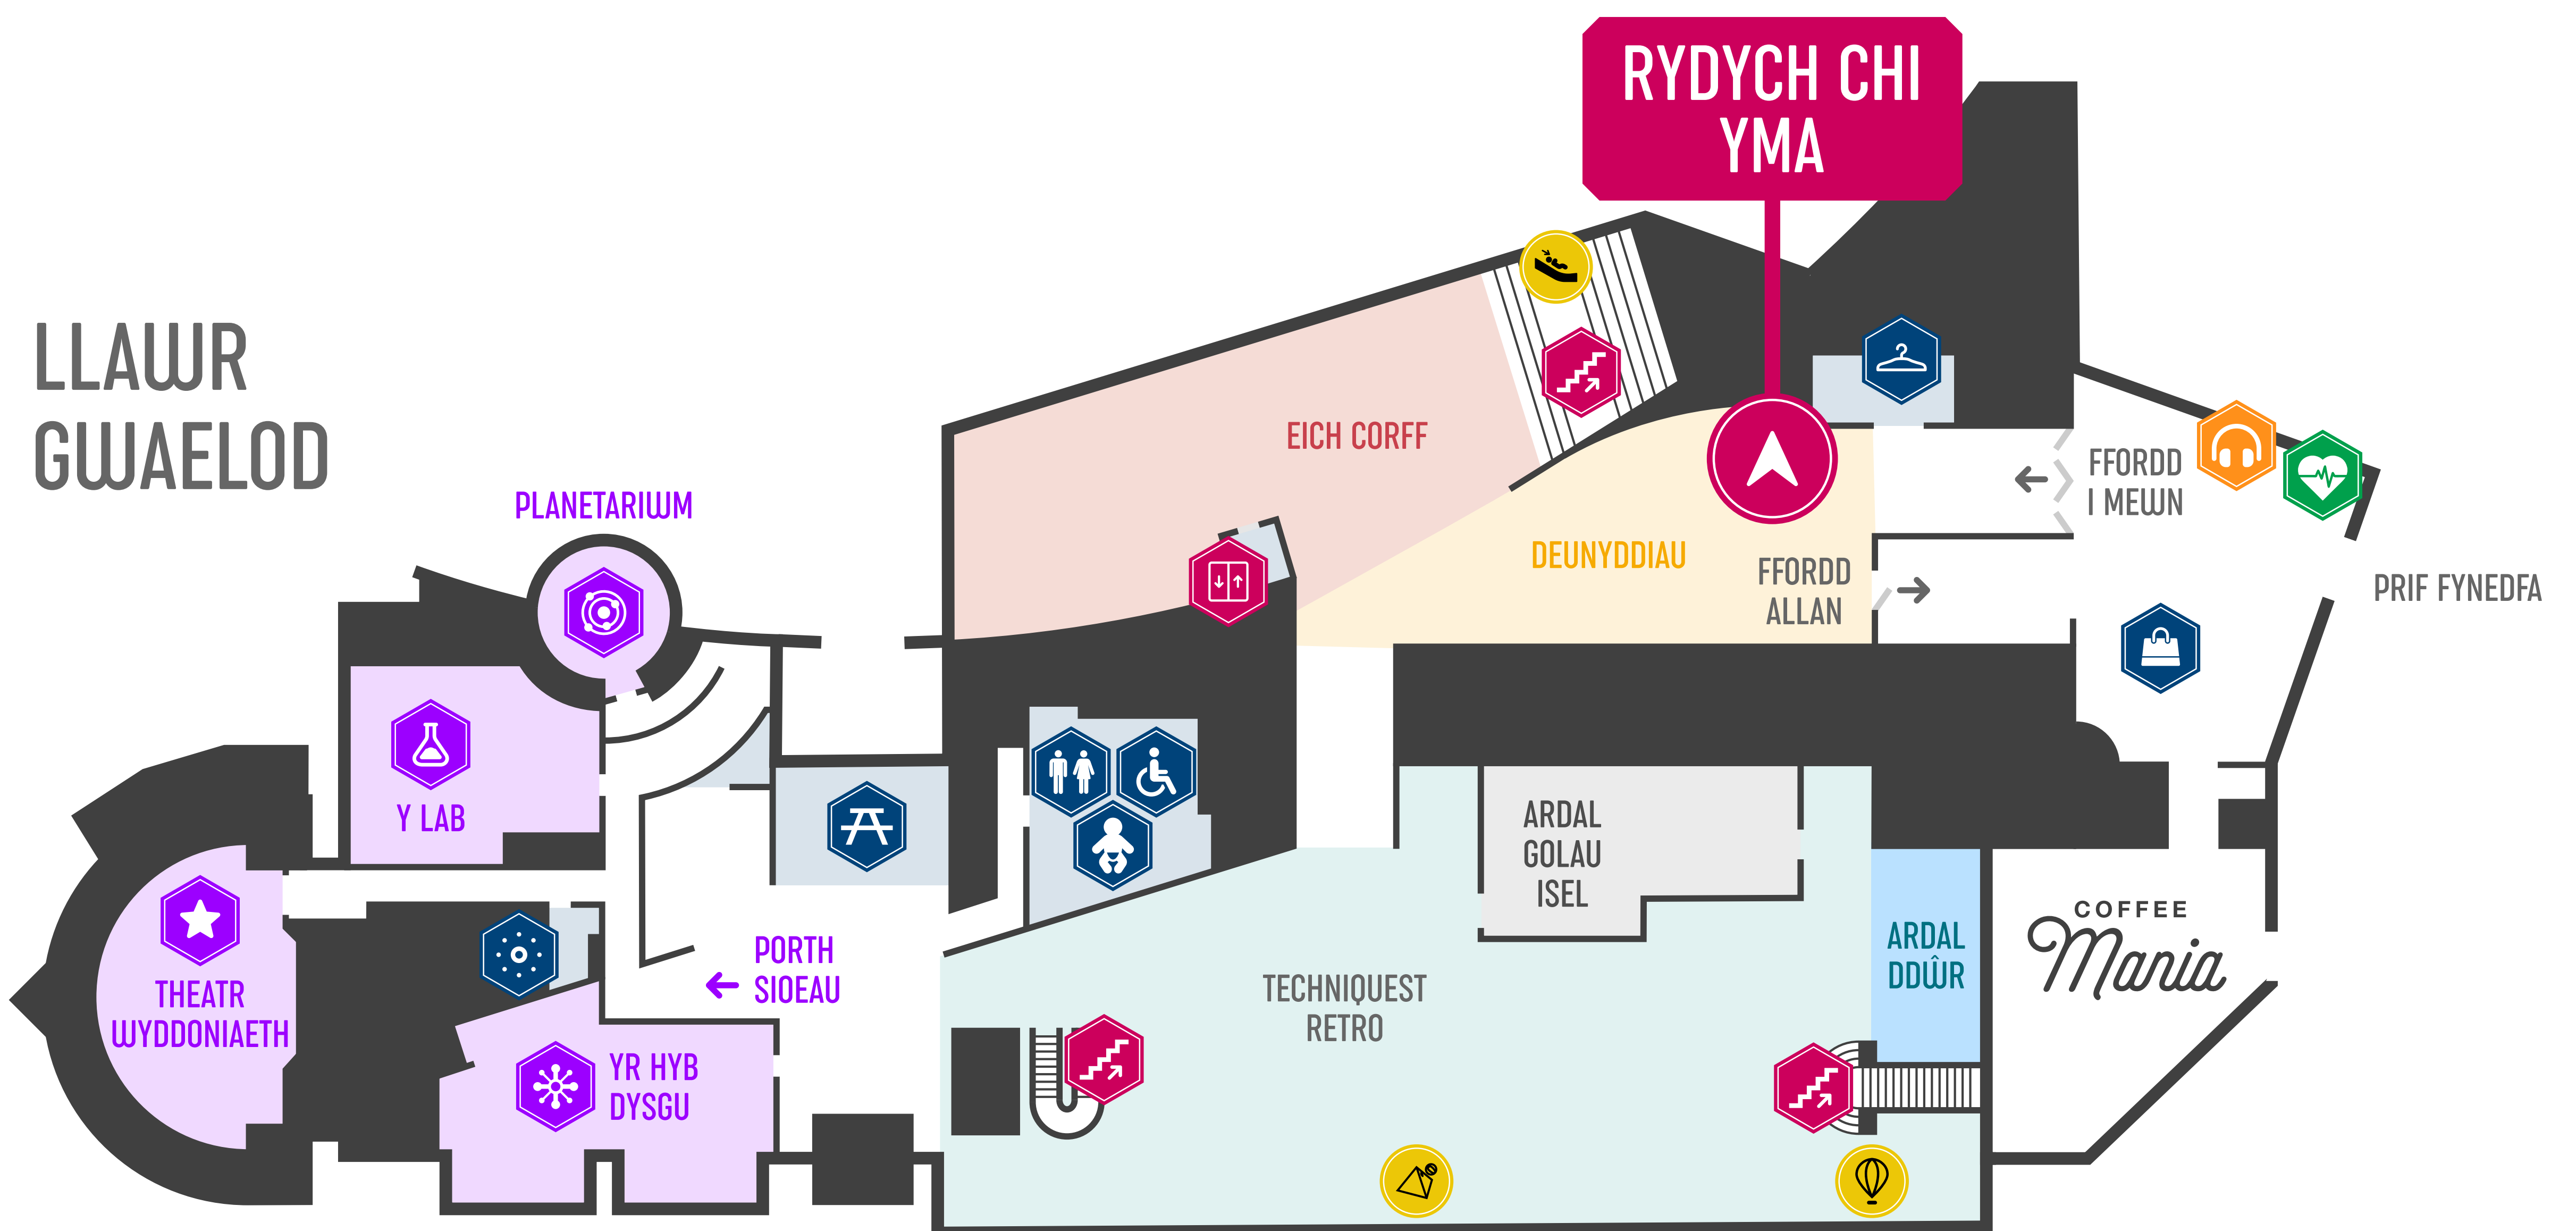

FACILITIES

- | | |
|--|---|
|  Toilets |  Gender-neutral toilets |
|  Baby changing |  The Pod
A quiet space to take a moment, or to use as a prayer room |
|  Picnic area |  The Shop |
|  Accessible toilets |  Cloakroom
Locker keys are available from front desk for a £5 deposit |

ICONIC EXHIBITS

- | | |
|---|---|
|  Probability Pattern |  Hot Air Balloon |
|  Earthquake |  The Slide |
|  Leafcutter Ants |  Hurricane |
|  Bernoulli Blower | |

ACCESS

-  Stairs
-  Lift

OTHER

-  Sensory Bags
-  Defibrillator

YR AIL LAWR

LLAWR CYNTAF

LLAWR GWAELOD

CYFLEUSTERAU

 Toiledau

 Newid babanod

 Toiledau niwtral o ran rhywedd

 Y Pod
Man tawel ar gyfer seibiant bach, neu i'w defnyddio fel ystafell weddio