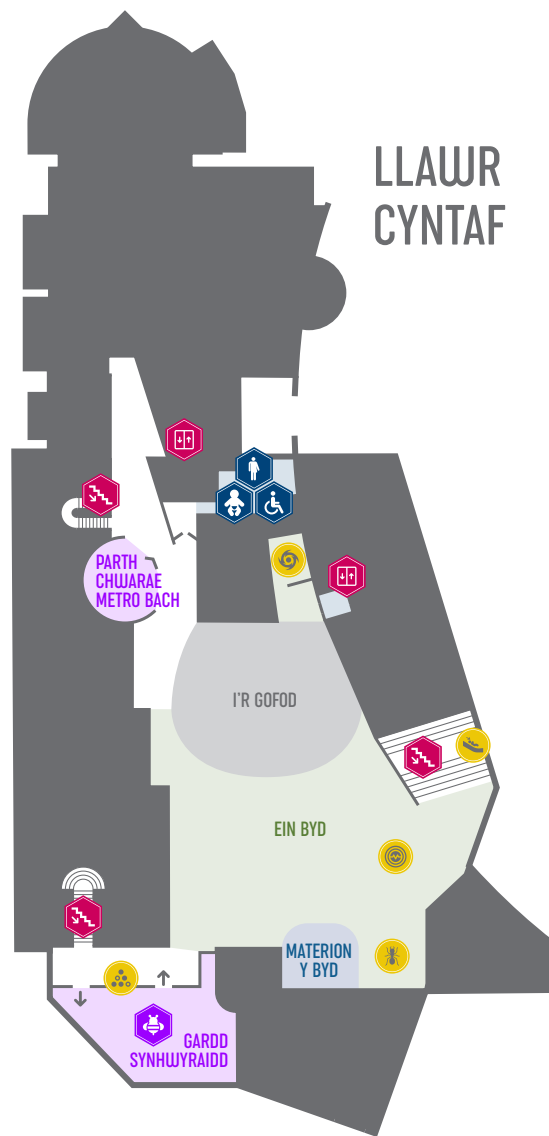

FACILITIES

- Toilets
- Baby changing
- Gender-neutral toilets
- The Pod
A quiet space to take a moment, or to use as a prayer room
- Picnic area

- Accessible toilets
- Cloakroom
Locker keys are available from front desk for a £5 deposit
- The Shop

ICONIC EXHIBITS

- Probability Pattern
- Earthquake
- Leafcutter Ants
- Bernoulli Blower
- Hot Air Balloon
- The Slide
- Hurricane

ACCESS

- Stairs
- Lift

OTHER

- Sensory Bags
- Defibrillator

CYFLEUSTERAU

- Toiledau niwtral o ran rhywedd
- Toiledau
- Newid babanod
- Y Pod
Man tawel ar gyfer seibitant bach, neu i'w defnyddio fel ystafell weddio
- Ardal bicnic

Toiledau hygrych

- Ystafell Gotiau
Mae allwedi loceri ar gael o'r ddesg flaen am flaendal o £5
- Y Siop

EITEMAU EICONIG

- Tiwbiau Tebygolrwydd
- Daeargryn
- Morgrug Deildorrol

Chwythwr Bernoulli

- Balŵn Aer Poeth
- Y Sleid
- Corwynt