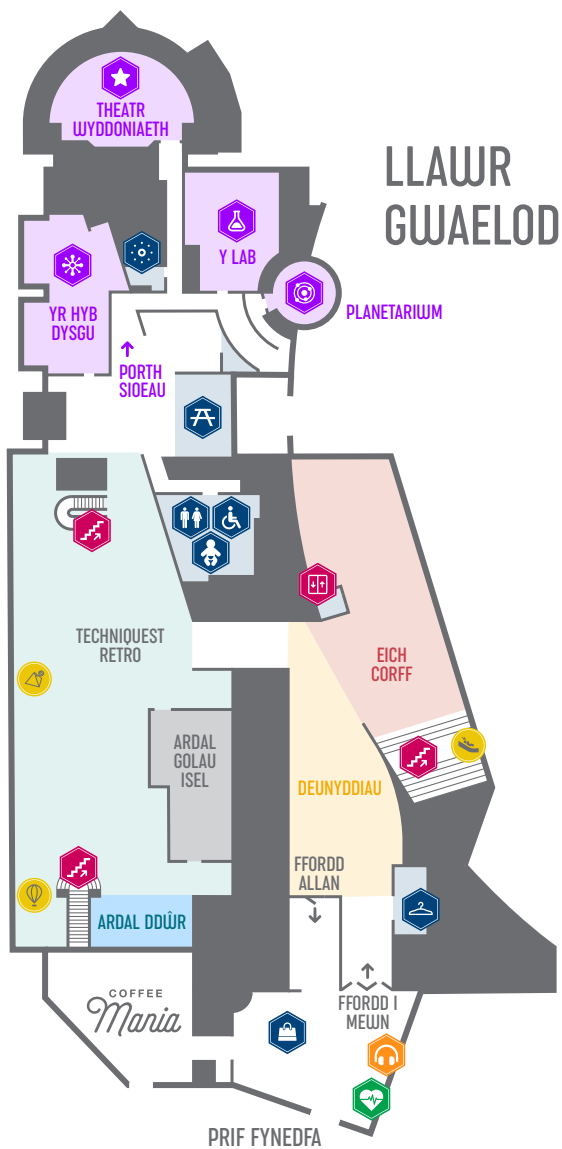

FACILITIES

- Toilets
- Baby changing
- Gender-neutral toilets
- The Pod
A quiet space to take a moment, or to use as a prayer room
- Picnic area

- Accessible toilets
- Cloakroom
Locker keys are available from front desk for a £5 deposit
- The Shop

ICONIC EXHIBITS

- Probability Pattern
- Earthquake
- Leafcutter Ants
- Bernoulli Blower
- Hot Air Balloon
- The Slide
- Hurricane

ACCESS

- Stairs
- Lift

OTHER

- Sensory Bags
- Defibrillator

CYFLEUSTERAU

- Toiledau niwtral o ran rhywedd
- Toiledau
- Newid babanod
- Y Pod
Man tawel ar gyfer seibitant bach, neu i'w defnyddio fel ystafell weddio
- Ardal bicnic

Toiledau hygrych

- Ystafell Gotiau
Mae allwedi loceri ar gael o'r ddesg flaen am flaendal o £5
- Y Siop

EITEMAU EICONIG

- Tiwbiau Tebygolrwydd
- Daeargryn
- Morgrug Deildorrol

Chwythwr Bernoulli

- Balŵn Aer Poeth
- Y Sleid
- Corwynt