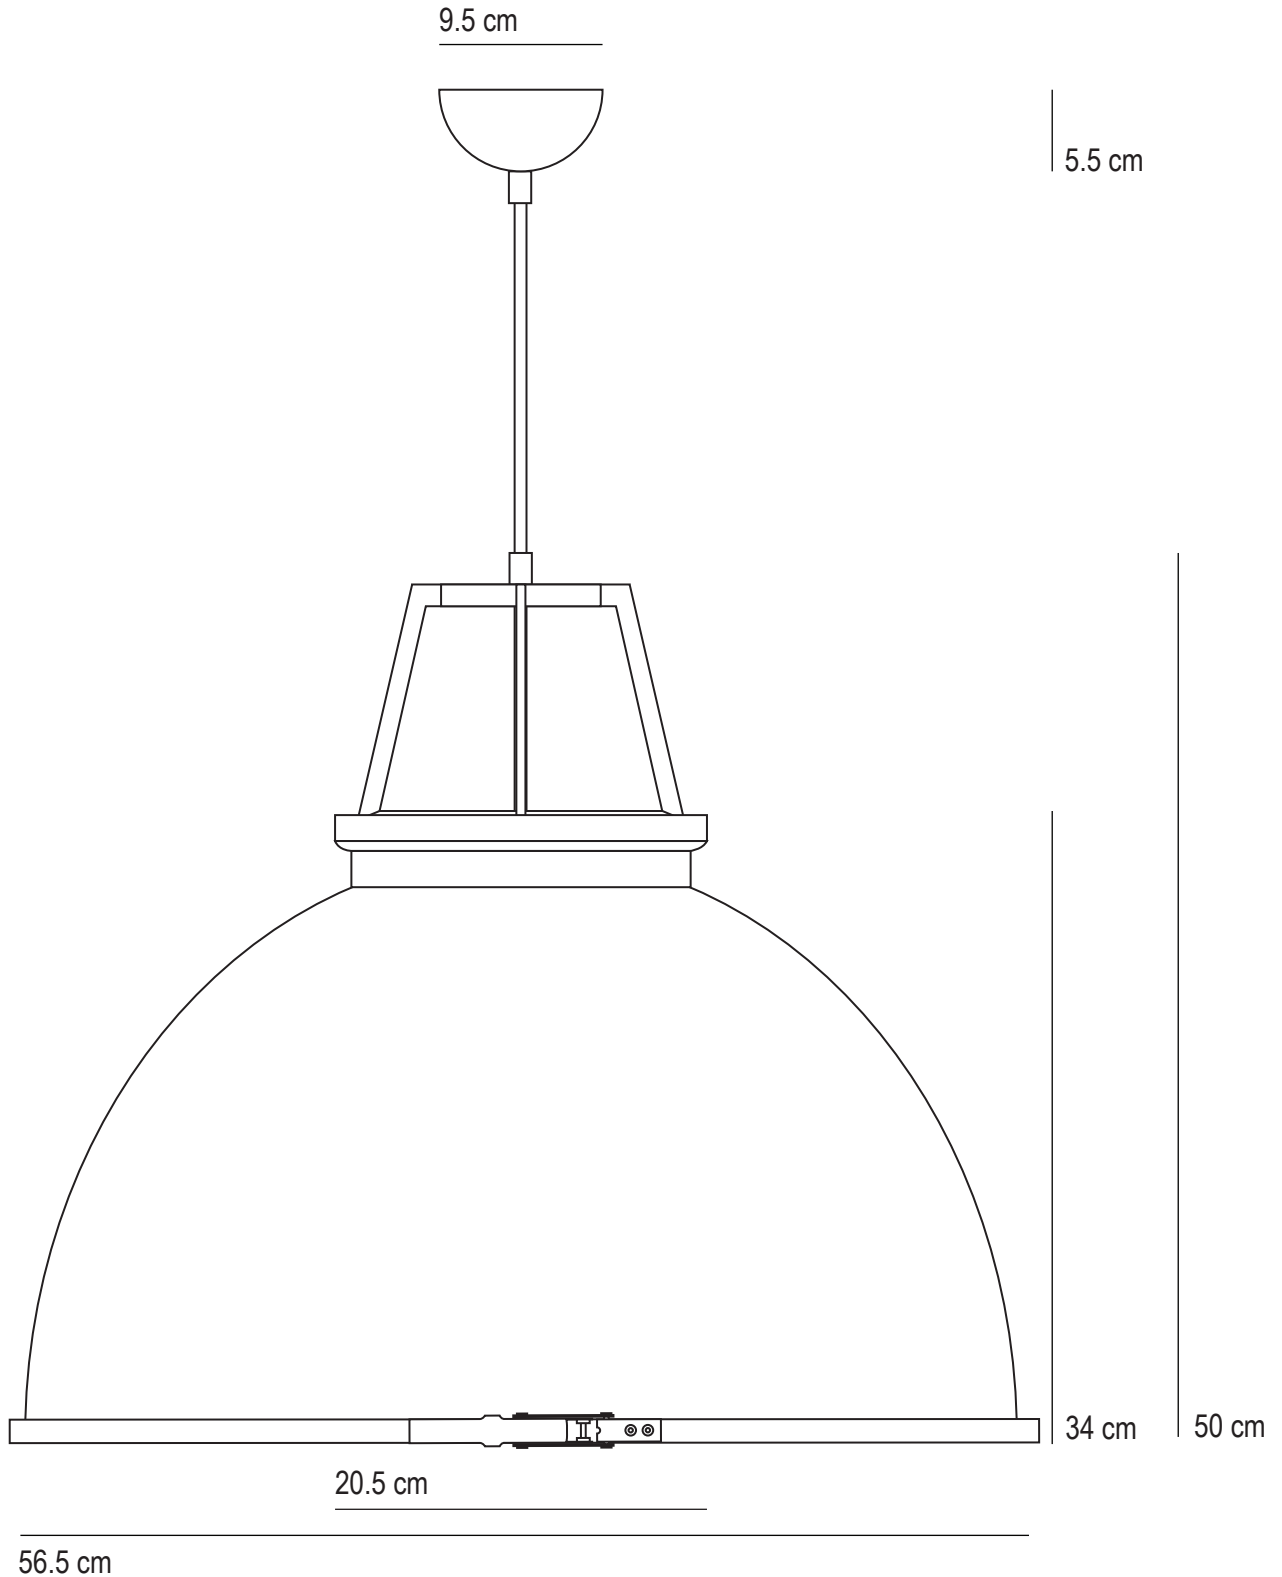

# Titan

## Pendant Size 5, with Glass Visor

| SPECIFICATION        | Product Code   | Bulb Cap | Max Wattage | Bulb Type |
|----------------------|--|----------|-------------|-----------|
| Titan Pendant Size 5 | FP 077/GL05E   | E 27     | 150         | GLS       |
| Available Finish     | Polished Aluminium, black, olive green, putty, red, yellow or white painted aluminium. |          |             |           |