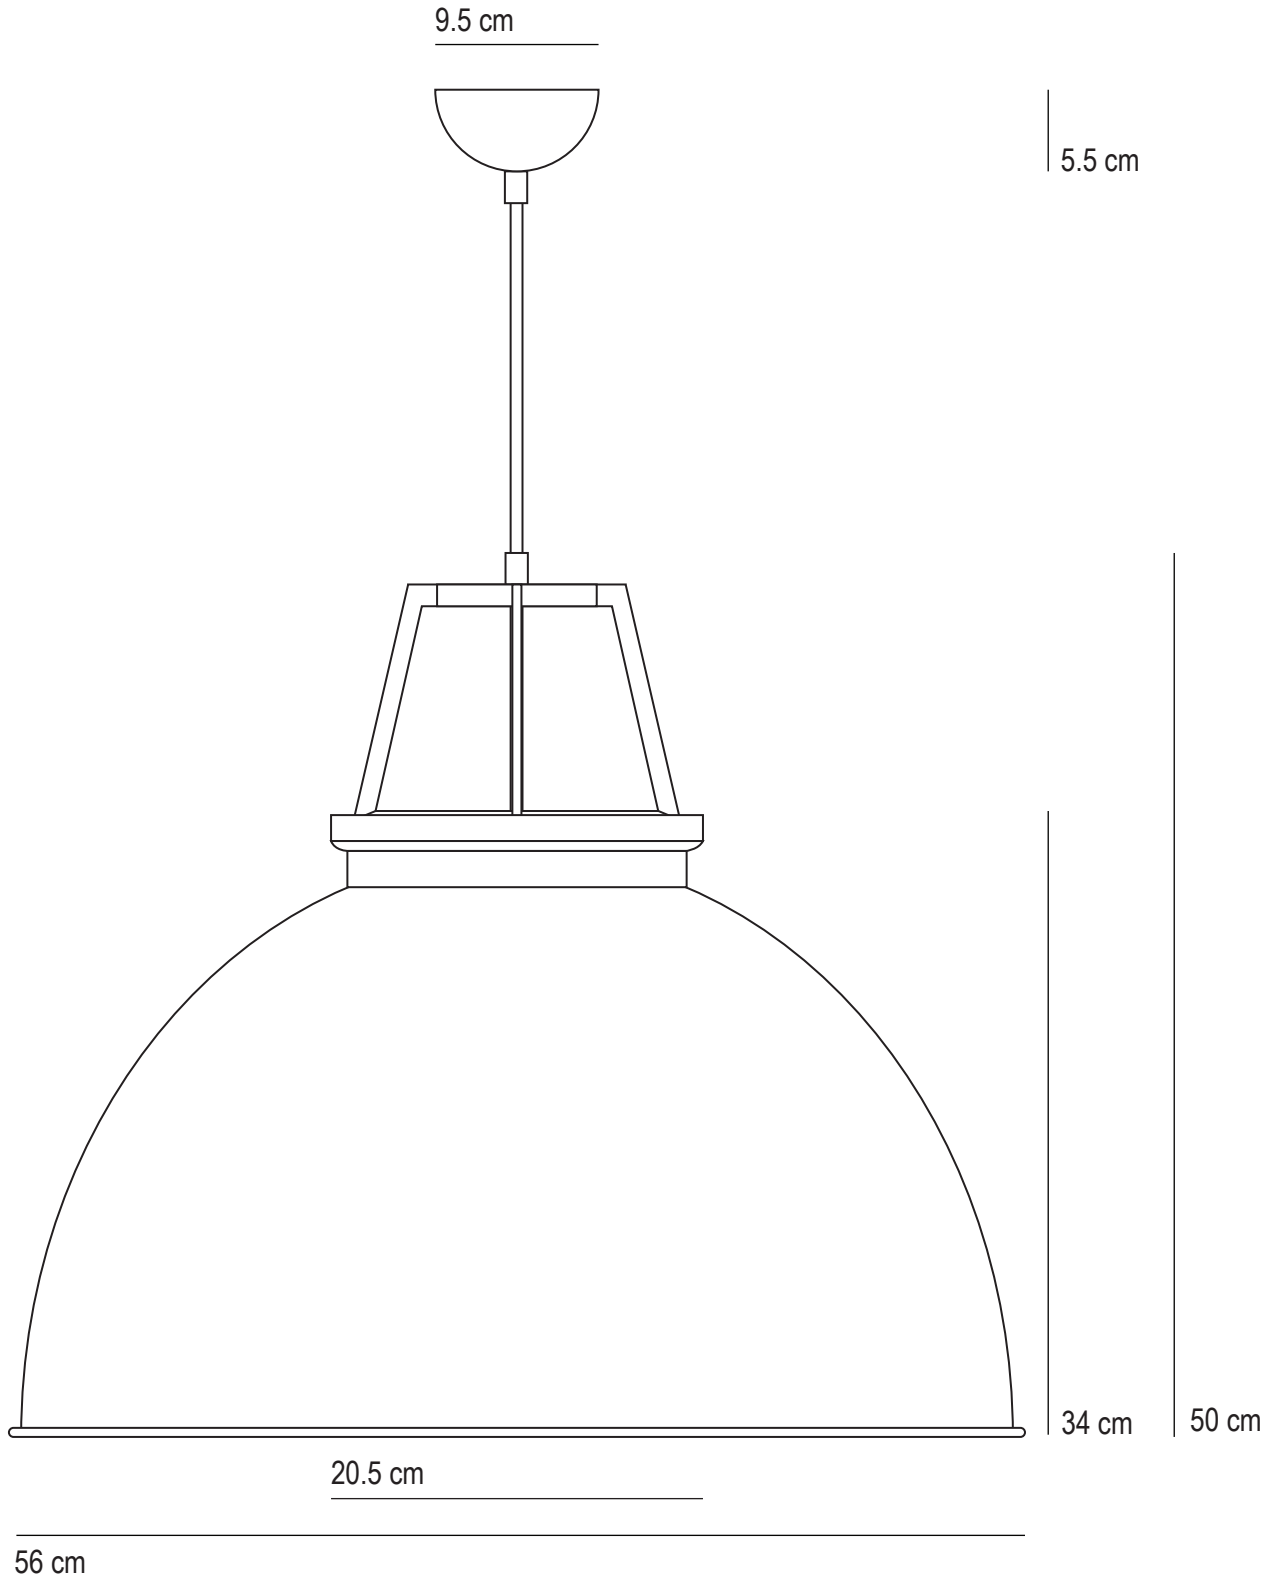

Titan

Pendant Size 5

SPECIFICATION	Product Code	Bulb Cap	Max Wattage	Bulb Type
Titan Pendant Size 5	FP 077	E 27	150	GLS
Available Finish	Polished Aluminium, black, olive green, putty, red, yellow or white painted aluminium.			

This product is available for specific markets. CFL compatible.
Cable length 150cm, bespoke cable lengths are available on request.