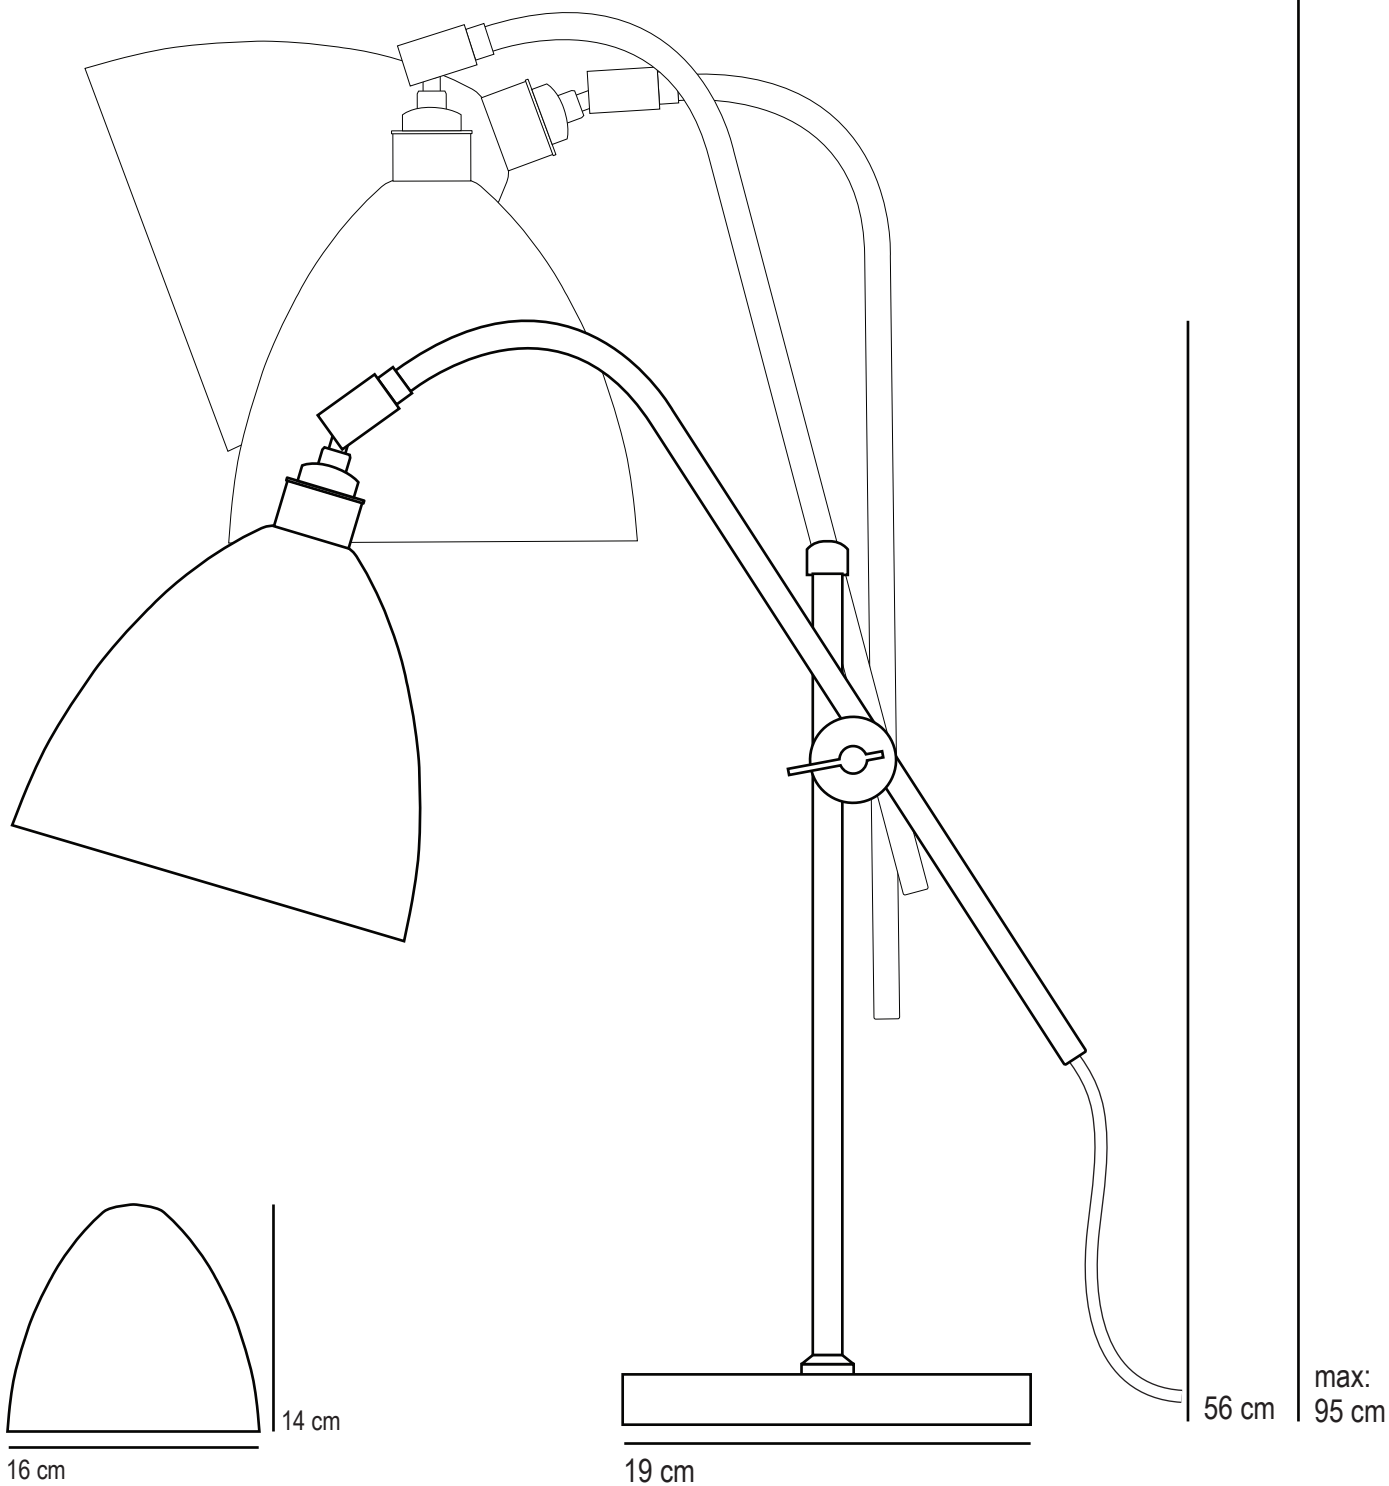

Task Table

SPECIFICATION	Product Code	Bulb Cap	Max Wattage	Bulb Type
Task Table	FT 378	E 27	60	GLS
Available Finish	Polished aluminium, red, olive green, cream, putty, white, navy or black-painted aluminium.			

45 cm

max: 65 cm

This product is available for specific markets. CFL compatible.