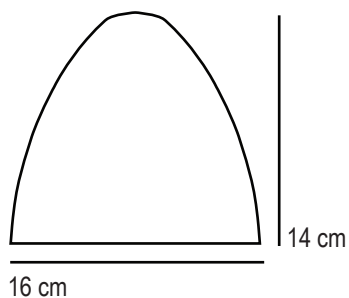

## Short Wall

SPECIFICATION	Product Code	Bulb Cap	Max Wattage	Bulb Type
Task Short Wall	FW 390	E 27	60	GLS
Available Finish	Polished aluminium, red, olive green, cream, putty, white, navy or black-painted aluminium.			

max: 36.5 cm

16 cm

14 cm

This product is available for specific markets. CFL compatible.