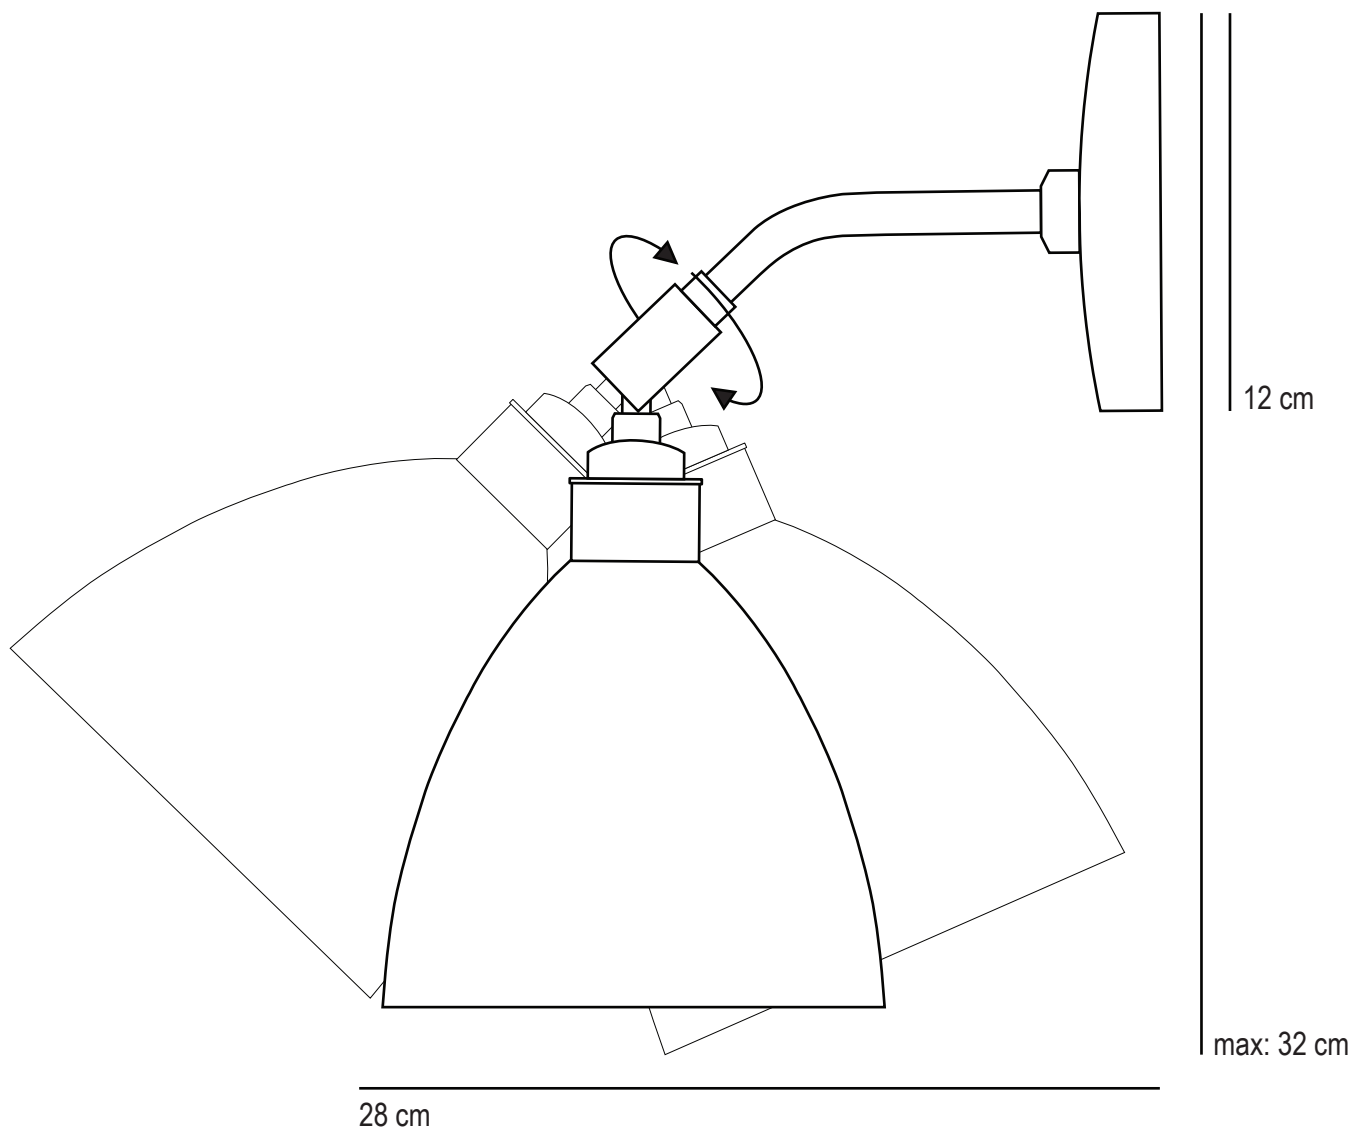

## Short Wall

SPECIFICATION	Product Code	Bulb Cap	Max Wattage	Bulb Type
Task Short Wall	FW 390	E 27	60	GLS
Available Finish	Polished aluminium, red, olive green, cream, putty, white, navy or black-painted aluminium.			

max: 36.5 cm

16 cm

14 cm

This product is available for specific markets. CFL compatible.