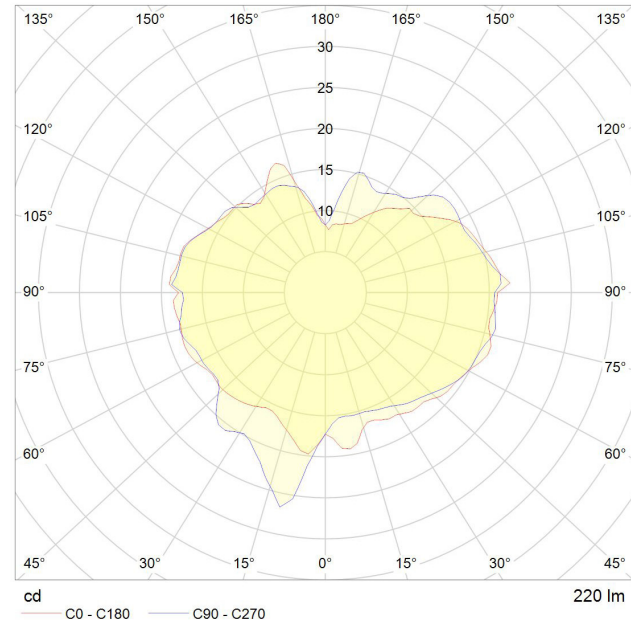

POLAR DIAGRAM

DIMMING

Dimmable: Yes
Dimming type: Trailing edge
Recommended EU Dimmer: Varilight - V-pro JXP401
Recommended US Dimmer: Lutron - Diva DVELV-300P-XX
(X denotes faceplate colour)

A full list of compatible dimmers is available on request.

OUTER CARTON

Pc/ Ctn: 4
Gross weight: 413g
Length: 50.5cm
Width: 44cm
Height: 50cm

IES/LDT FILE

Available upon request.
EAN UK: 5060400152148