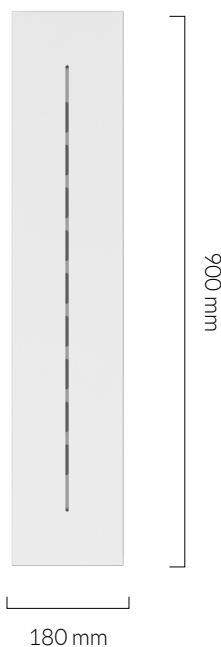

LINEAR CEILING PLATE

tala®

SKU: POD-PLATE-LINE-NP-UK-01

Powder coated, steel ceiling plate that fits four ceiling roses in a uniform row. Securely hooks cords into position, ensuring consistent spacing between each light.

FIXTURE

Type: Ceiling Plate
Materials: Steel
Finish: Matte white, powder coated
Warranty: 1 years
Weight: 3.313 kg
Length: 900mm
Width: 180mm
Height: 20mm

BEST PAIRED WITH

1. Porcelain Range Bulbs
2. Feature Collection Bulbs
3. Graphite Pendant