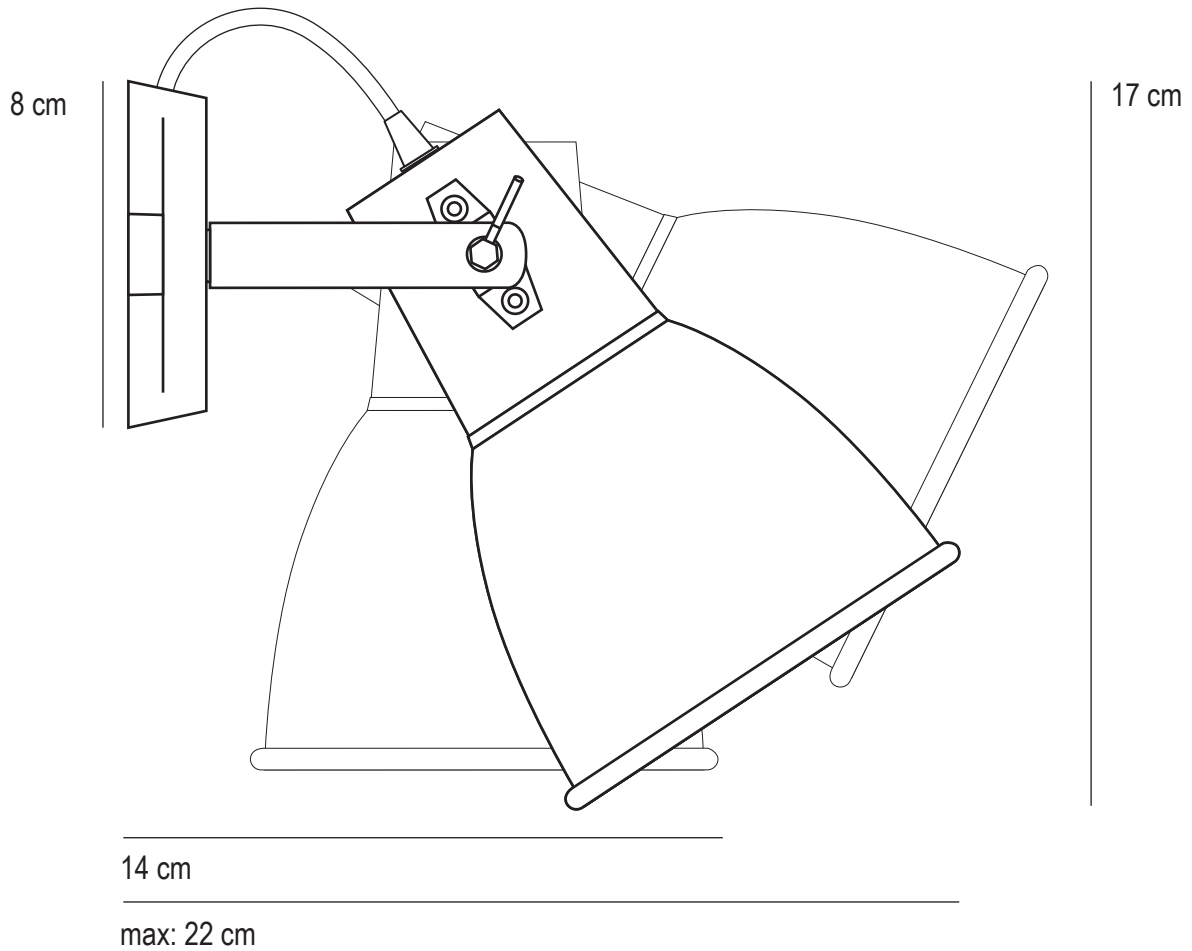

# Stirrup 1

## Wall

SPECIFICATION	Product Code	Bulb Cap	Max Wattage	Bulb Type
Stirrup 1 Wall Light	FW 179	E27	60	R80
Available Finish	Natural Aluminium, Black or White painted reflector. Cast aluminium base. Black & white check braided flex.			

12 cm

11 cm

This product is available for specific markets. CFL compatible.