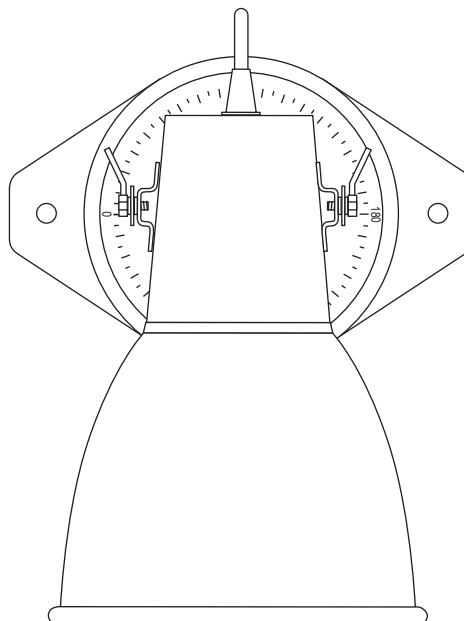

## Wall

SPECIFICATION	Product Code	Bulb Cap	Max Wattage	Bulb Type
Stirrup 1 Wall Light	FW 179	E27	60	R80
Available Finish	Natural Aluminium, Black or White painted reflector. Cast aluminium base. Black & white check braided flex.			

12 cm

11 cm

This product is available for specific markets. CFL compatible.