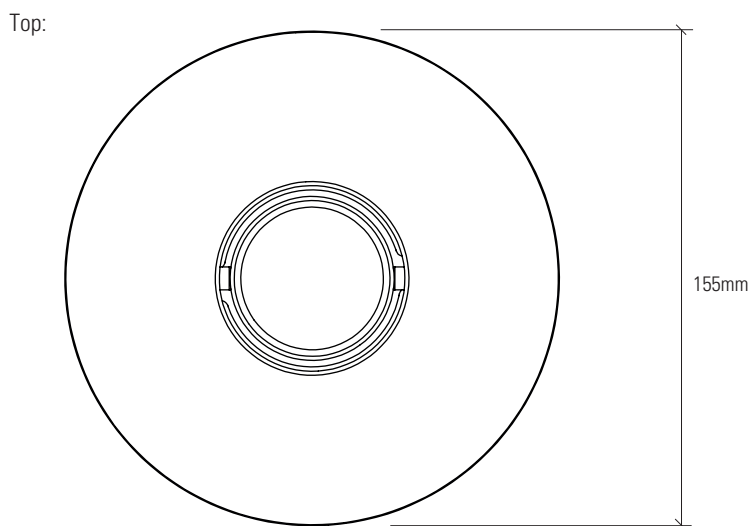

SOPRA Downlight

Plain
FC560

Ridged
FC561

Quilted
FC562

Specifications

PRODUCT CODE: FC560 (plain) / FC561 (ridged) / FC562 (quilted)

BULB CAP: GU10

MAX WATTAGE: 35W

VOLTAGE: 230V (AC)

BULB TYPE: GU10 PAR16 (LED RECOMMENDED)

IP RATING: IP20

MATERIAL:

BONE CHINA SHADE
NICKEL PLATED STEEL HOUSING

AVAILABLE FINISH:

MATTE BONE CHINA

CABLE LENGTH:

20 CM