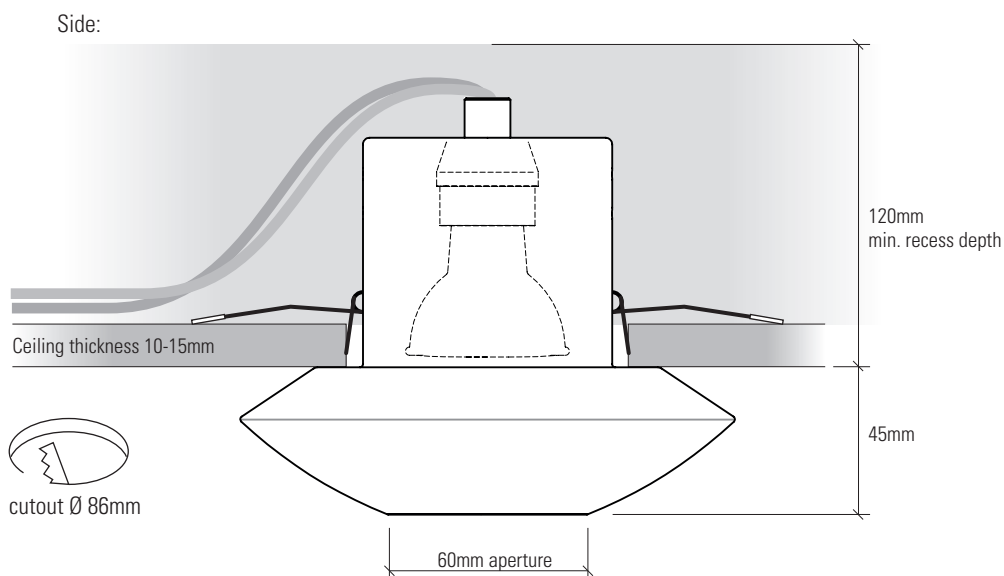

SOPRA Downlight

Plain
FC560

Ridged
FC561

Quilted
FC562

Specifications

PRODUCT CODE: FC560 (plain) / FC561 (ridged) / FC562 (quilted)

BULB CAP: GU10

MAX WATTAGE: 35W

VOLTAGE: 230V (AC)

BULB TYPE: GU10 PAR16 (LED RECOMMENDED)

IP RATING: IP20

MATERIAL:

BONE CHINA SHADE
NICKEL PLATED STEEL HOUSING

AVAILABLE FINISH:

MATTE BONE CHINA

CABLE LENGTH:

20 CM