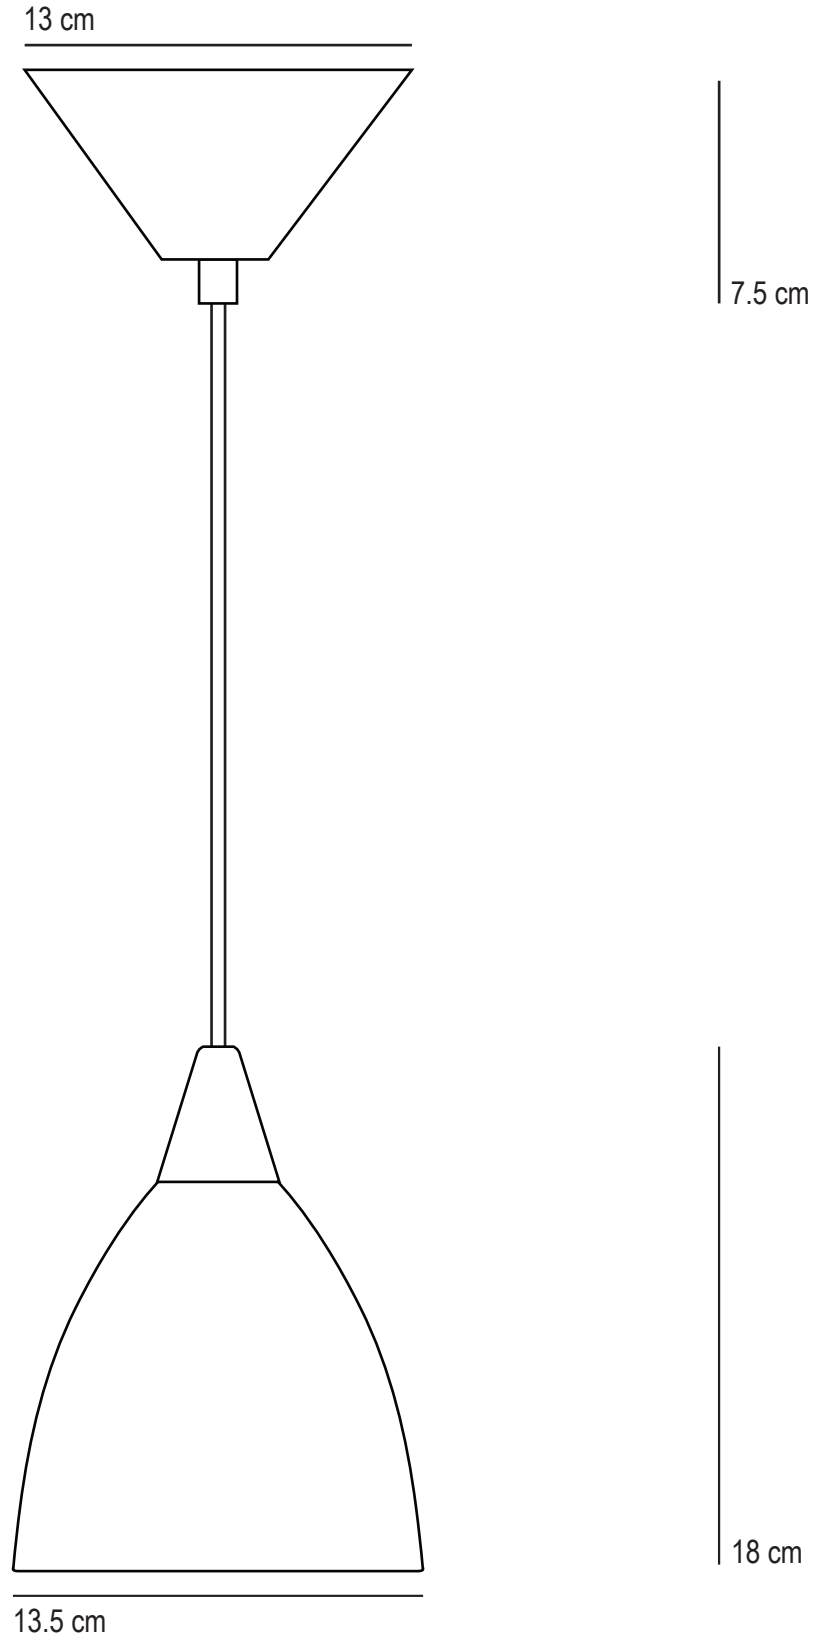

Prismatic Pendant Small

SPECIFICATION	Product Code	Bulb Cap	Max Wattage	Bulb Type
Small Prismatic Pendant	FP 481	E 14	60	GLS
Available Finish	Prismatic glass.			

This product is available for specific markets. CFL compatible.
Cable length 150cm, bespoke cable lengths are available on request.