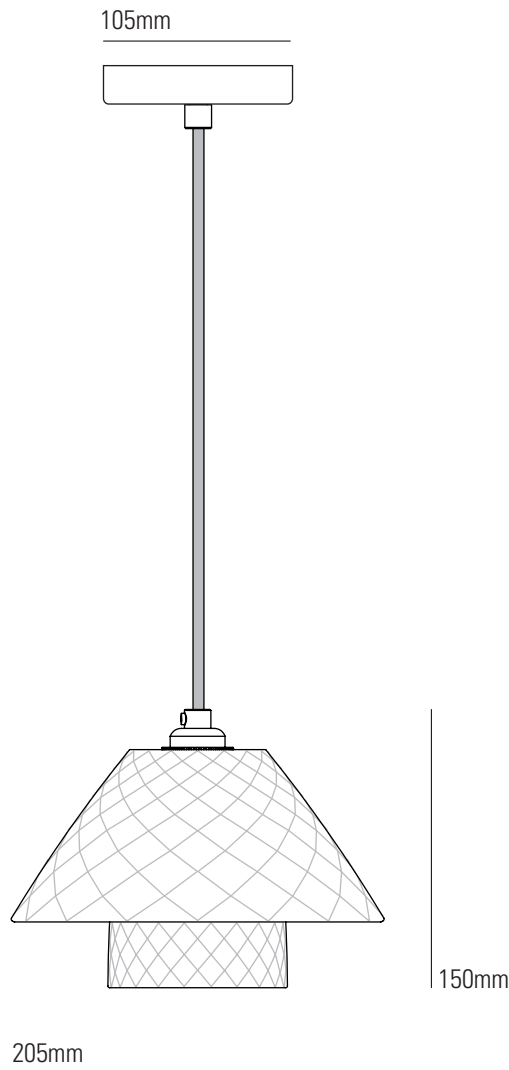

OXFORD DOUBLE Pendant Light

Specifications

PRODUCT CODE: FP620N

BULB CAP: E27

MAX WATTAGE: 40W

VOLTAGE: 230V (AC)

BULB TYPE: GLS

IP RATING: IP20

MATERIAL: BONE CHINA / BRASS

AVAILABLE FINISH: MATTE BONE CHINA SHADE + SATIN BRASS CEILING ROSE & LAMPHOLDER

CABLE LENGTH: 150 CM

CABLE COLOUR: BLACK COTTON BRAID