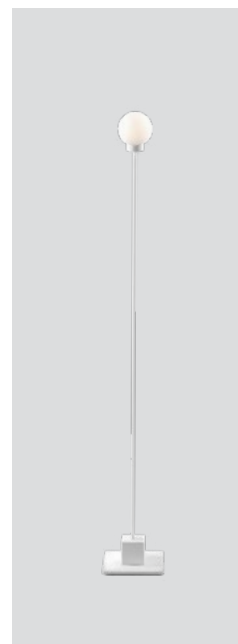

Snowball

Snowball steel small
– Item no. 120

Snowball white small
– Item no. 121

Snowball steel large
– Item no. 122

Snowball white large
– Item no. 123

Product type: Table and floor lamp
Design: Trond Svendgård, 2005
Body material: Steel and aluminium
Body colour: Steel or white
Shade material: Mouth blown glass
Shade colour: Opal white matt
Wire: Transparent, 200 cm (floor),
170 cm (table)
Dimmer switch: Transparent
Bulb: G9, Halogen Max. 40 W
Voltage: 220V - 240V - 50/60Hz
Net weight: 0.9 kg (table), 1.6 kg (floor)
Outer package: 2
Spare part available: Glass shade

Dimensions and light direction:

Bulb included:

Halogen 40 W - Energy class: D