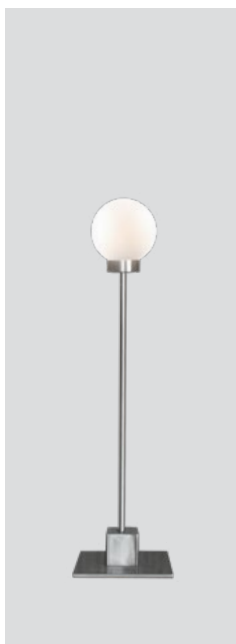

Snowball

Snowball steel small
– Item no. 120

Snowball white small
– Item no. 121

Snowball steel large
– Item no. 122

Snowball white large
– Item no. 123

Product type: Table and floor lamp
Design: Trond Svendgård, 2005
Body material: Steel and aluminium
Body colour: Steel or white
Shade material: Mouth blown glass
Shade colour: Opal white matt
Wire: Transparent, 200 cm (floor),
170 cm (table)
Dimmer switch: Transparent
Bulb: G9, Halogen Max. 40 W
Voltage: 220V - 240V - 50/60Hz
Net weight: 0.9 kg (table), 1.6 kg (floor)
Outer package: 2
Spare part available: Glass shade

Dimensions and light direction:

Bulb included:

Halogen 40 W - Energy class: D