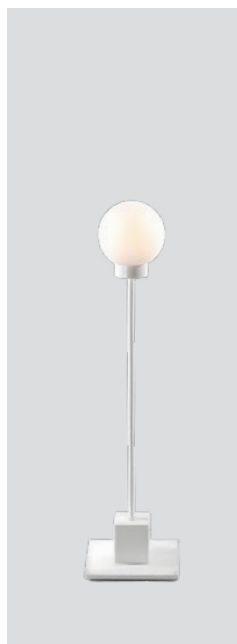

Snowball

Snowball steel small
– Item no. 120

Snowball white small
– Item no. 121

Snowball steel large
– Item no. 122

Snowball white large
– Item no. 123

Product type: Table and floor lamp
Design: Trond Svendgård, 2005
Body material: Steel and aluminium
Body colour: Steel or white
Shade material: Mouth blown glass
Shade colour: Opal white matt
Wire: Transparent, 200 cm (floor),
170 cm (table)
Dimmer switch: Transparent
Bulb: G9, Halogen Max. 40 W
Voltage: 220V - 240V - 50/60Hz
Net weight: 0.9 kg (table), 1.6 kg (floor)
Outer package: 2
Spare part available: Glass shade

Dimensions and light direction:

Bulb included:

Halogen 40 W - Energy class: D