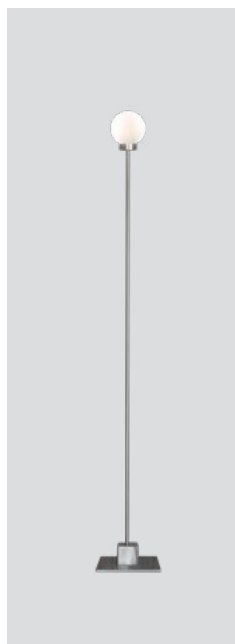

Snowball

Snowball steel small
– Item no. 120

Snowball white small
– Item no. 121

Snowball steel large
– Item no. 122

Snowball white large
– Item no. 123

Product type: Table and floor lamp
Design: Trond Svendgård, 2005
Body material: Steel and aluminium
Body colour: Steel or white
Shade material: Mouth blown glass
Shade colour: Opal white matt
Wire: Transparent, 200 cm (floor),
170 cm (table)
Dimmer switch: Transparent
Bulb: G9, Halogen Max. 40 W
Voltage: 220V - 240V - 50/60Hz
Net weight: 0.9 kg (table), 1.6 kg (floor)
Outer package: 2
Spare part available: Glass shade

Dimensions and light direction:

Bulb included:

Halogen 40 W - Energy class: D