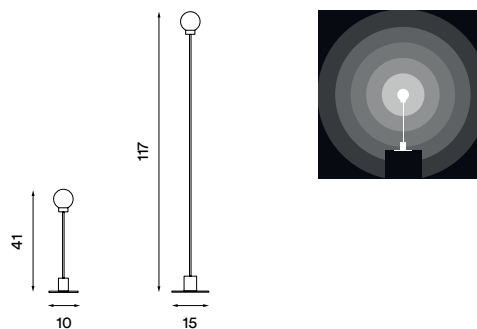

Snowball

Snowball steel small
– Item no. 120

Snowball white small
– Item no. 121

Snowball steel large
– Item no. 122

Snowball white large
– Item no. 123

Product type: Table and floor lamp
Design: Trond Svendgård, 2005
Body material: Steel and aluminium
Body colour: Steel or white
Shade material: Mouth blown glass
Shade colour: Opal white matt
Wire: Transparent, 200 cm (floor),
170 cm (table)
Dimmer switch: Transparent
Bulb: G9, Halogen Max. 40 W
Voltage: 220V - 240V - 50/60Hz
Net weight: 0.9 kg (table), 1.6 kg (floor)
Outer package: 2
Spare part available: Glass shade

Dimensions and light direction:

Bulb included:

Halogen 40 W - Energy class: D