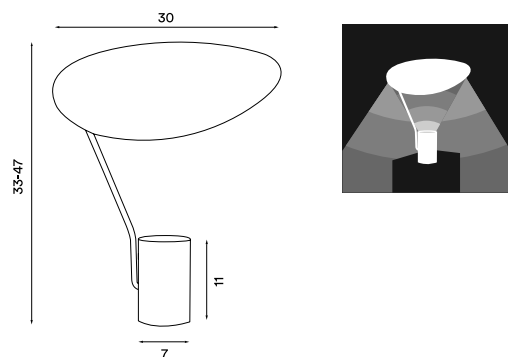

Ombre

Ombre black
– Item no. 130

Ombre warm beige
– Item no. 131

Product type: Table lamp

Design: Antoine Rouzeau, 2019

Shade and body material: Steel

Shade and body colour: Black or warm beige

Wire: Black, 200 cm (with on/off switch)

Bulb: GU10, Max. 6 W LED only

Voltage: 220V - 240V - 50/60Hz

Net weight: 1.6 kg

Outer package: 2

Dimensions and light direction:

Recommended bulb (step dim):