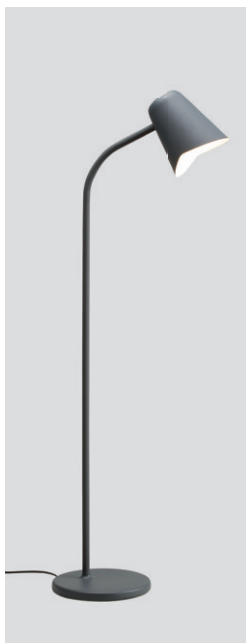

Me

Me white
– Item no. 652

Me grey
– Item no. 653

Me petrol blue
– Item no. 654

Me black
– Item no. 655

Product type: Floor lamp
Design: Morten & Jonas, 2015

Dimensions and light direction:

Body materials: Steel and silicone
Shade material: Steel
Shade and body colours: White, grey, petrol blue or black
Shade inner colour: White
Wire: Black or white (on white body only), 200 cm
Foot switch: Black or white (on white body only)
Bulb: E27, Max. 60 W
Voltage: 220V - 240V - 50Hz
Net weight: 4.5 kg

Order quantity: 1
Recommended bulb: