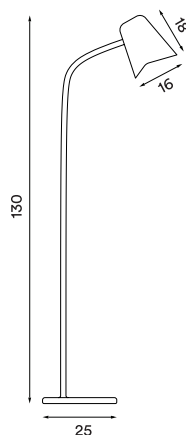

Me

Me white
– Item no. 652

Me grey
– Item no. 653

Me petrol blue
– Item no. 654

Me black
– Item no. 655

Product type: Floor lamp
Design: Morten & Jonas, 2015

Dimensions and light direction:

Body materials: Steel and silicone
Shade material: Steel
Shade and body colours: White, grey, petrol blue or black
Shade inner colour: White
Wire: Black or white (on white body only), 200 cm
Foot switch: Black or white (on white body only)
Bulb: E27, Max. 60 W
Voltage: 220V - 240V - 50Hz
Net weight: 4.5 kg