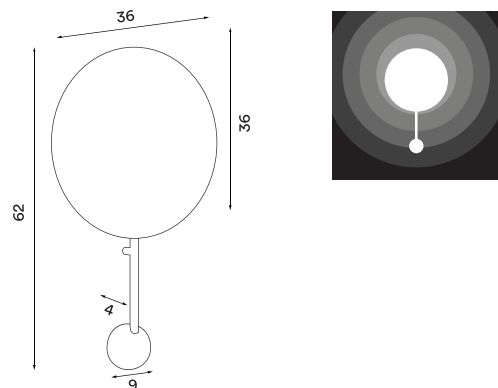

# Ink

Ink black  
– Item no. 269

**Product type:** Wall lamp

**Design:** Felix Isidorsson, 2019

**Shade and body material:** Steel

**Shade and body colour:** Black

**Shade inner colour:** White

**Wire:** Black, 200 cm (with switch)

**Bulb:** LED 8 W, 3000 K, 900 lm.

**Voltage:** 220V - 240V - 50/60Hz

**Net weight:** 1.8 kg

**Outer package:** 2

**Dimensions and light direction:**

Light source included:

LED 8 W - Energy class: A+