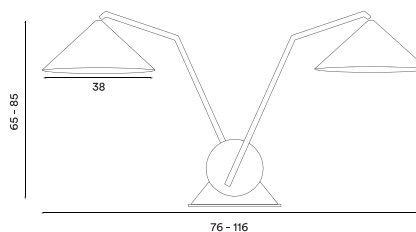

Gear table

Gear table
– Item no. 411

Gear table double
– Item no. 412

Product type: Table lamp

Design: Johan Lindstén, 2018

Base, body and shade material: Steel

Base, body and shade colour: Black

Shade inner colour: White

Wire: Black, 200 cm

Dimmer switch: Black

Bulb: E27, Max. 60 W (single version),
E27, Max. 2 x 60 W (double version)

Voltage: 220V - 240V - 50/60Hz

Net weight single version: 6.1 kg

Net weight double version: 10.1 kg

Order quantity: 1

Dimensions and light direction:

Recommended bulb: