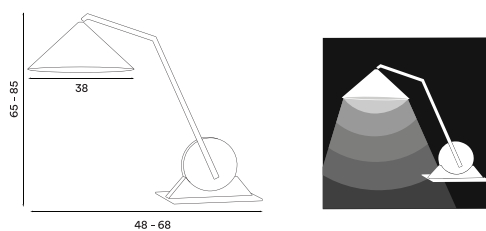

Gear table

Gear table
– Item no. 411

Gear table double
– Item no. 412

Product type: Table lamp

Design: Johan Lindstén, 2018

Base, body and shade material: Steel

Base, body and shade colour: Black

Shade inner colour: White

Wire: Black, 200 cm

Dimmer switch: Black

Bulb: E27, Max. 60 W (single version),
E27, Max. 2 x 60 W (double version)

Voltage: 220V - 240V - 50/60Hz

Net weight single version: 6.1 kg

Net weight double version: 10.1 kg

Order quantity: 1

Dimensions and light direction:

Recommended bulb: