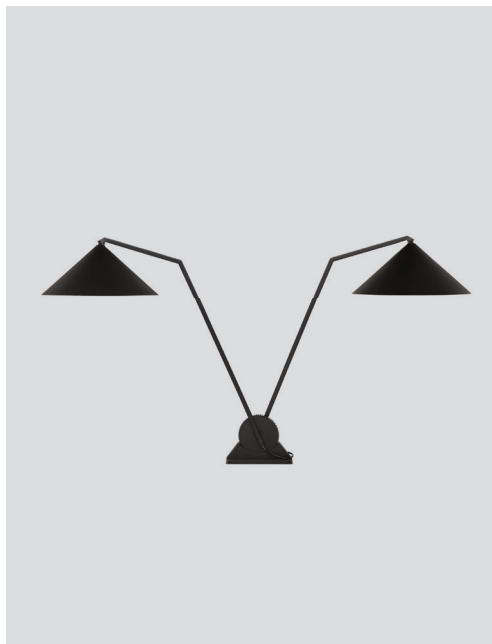

Gear table

Gear table
– Item no. 411

Gear table double
– Item no. 412

Product type: Table lamp

Design: Johan Lindstén, 2018

Base, body and shade material: Steel

Base, body and shade colour: Black

Shade inner colour: White

Wire: Black, 200 cm

Dimmer switch: Black

Bulb: E27, Max. 60 W (single version),
E27, Max. 2 x 60 W (double version)

Voltage: 220V - 240V - 50/60Hz

Net weight single version: 6.1 kg

Net weight double version: 10.1 kg

Order quantity: 1

Dimensions and light direction:

Recommended bulb: