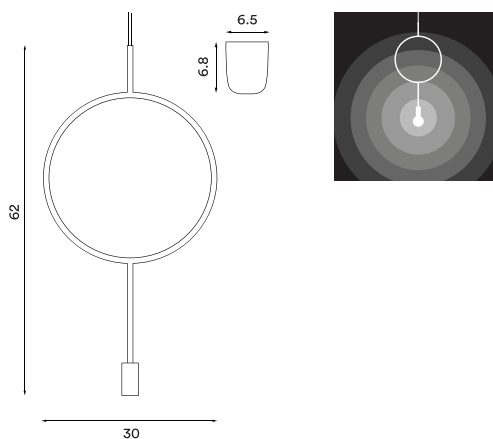

Circle

Circle
– Item no. 666

Dimensions and light direction:

Product type: Pendant lamp
Design: Hannakaisa Pekkala, 2017

Body colour: Dark grey
Body material: Steel
Wire: Black rubber, 350 cm
Bulb: E14, Max. 40 W
Voltage: 220V - 240V - 50Hz
Net weight: 0.60 kg

Outer package: 2
Recommended bulb: