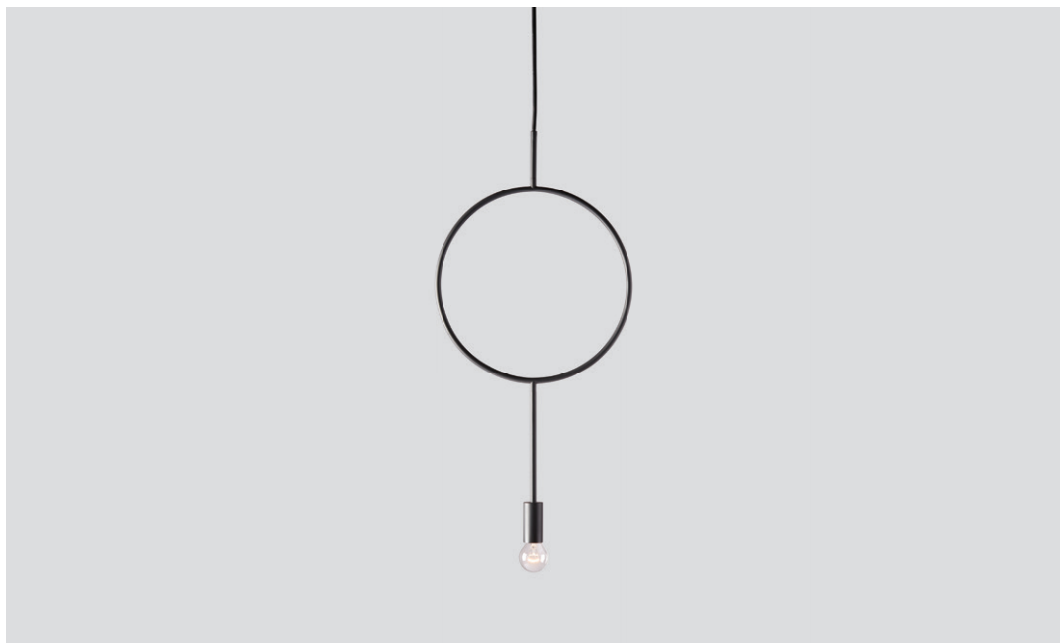

Circle

Circle
– Item no. 666

Dimensions and light direction:

Product type: Pendant lamp
Design: Hannakaisa Pekkala, 2017

Body colour: Dark grey
Body material: Steel
Wire: Black rubber, 350 cm
Bulb: E14, Max. 40 W
Voltage: 220V - 240V - 50Hz
Net weight: 0.60 kg

Outer package: 2
Recommended bulb: