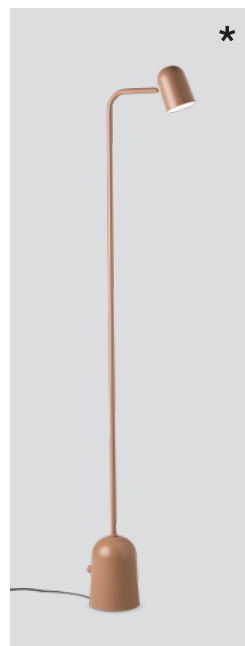

Buddy floor

Buddy white
– Item no. 240

Buddy dark grey
– Item no. 241

Buddy dark green
– Item no. 242

Buddy warm beige
– Item no. 243

Product type: Floor lamp

Design: Mads Sætter-Lassen, 2019

Shade and body material: Steel

Colours: White, dark grey, dark green, or warm beige (shade inner colour is same as outer colour)

Wire: Black or white (white version only),
200 cm

Switch: Dimmer switch on the floor base

Bulb: GU10, Max. 6 W LED only (dimmable)

Voltage: 220V - 240V - 50/60Hz

Net weight: 7.3 kg

Order quantity: 1

Dimensions and light direction:

Recommended bulb (dimmable):