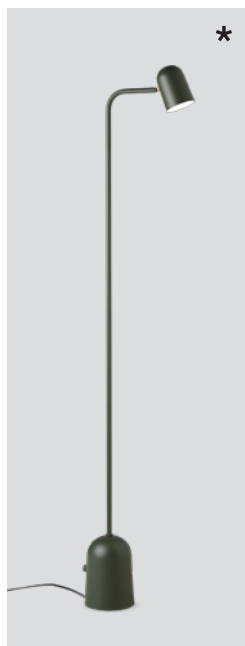

Buddy floor

Buddy white
– Item no. 240

Buddy dark grey
– Item no. 241

Buddy dark green
– Item no. 242

Buddy warm beige
– Item no. 243

Product type: Floor lamp

Design: Mads Sætter-Lassen, 2019

Shade and body material: Steel

Colours: White, dark grey, dark green, or warm beige (shade inner colour is same as outer colour)

Wire: Black or white (white version only),
200 cm

Switch: Dimmer switch on the floor base

Bulb: GU10, Max. 6 W LED only (dimmable)

Voltage: 220V - 240V - 50/60Hz

Net weight: 7.3 kg

Order quantity: 1

Dimensions and light direction:

Recommended bulb (dimmable):