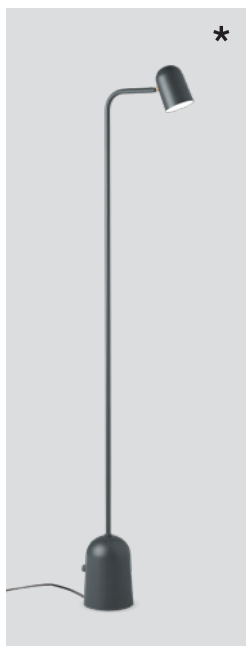

Buddy floor

Buddy white
– Item no. 240

Buddy dark grey
– Item no. 241

Buddy dark green
– Item no. 242

Buddy warm beige
– Item no. 243

Product type: Floor lamp

Design: Mads Sætter-Lassen, 2019

Shade and body material: Steel

Colours: White, dark grey, dark green, or warm beige (shade inner colour is same as outer colour)

Wire: Black or white (white version only),
200 cm

Switch: Dimmer switch on the floor base

Bulb: GU10, Max. 6 W LED only (dimmable)

Voltage: 220V - 240V - 50/60Hz

Net weight: 7.3 kg

Order quantity: 1

Dimensions and light direction:

Recommended bulb (dimmable):