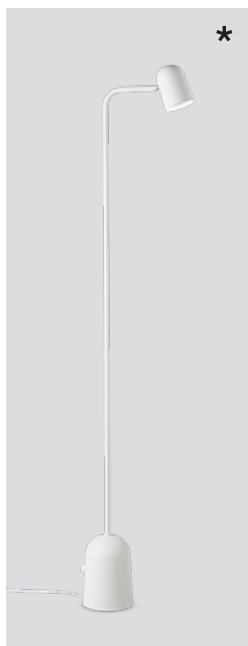

Buddy floor

Buddy white
– Item no. 240

Buddy dark grey
– Item no. 241

Buddy dark green
– Item no. 242

Buddy warm beige
– Item no. 243

Product type: Floor lamp

Design: Mads Sætter-Lassen, 2019

Shade and body material: Steel

Colours: White, dark grey, dark green, or warm beige (shade inner colour is same as outer colour)

Wire: Black or white (white version only),
200 cm

Switch: Dimmer switch on the floor base

Bulb: GU10, Max. 6 W LED only (dimmable)

Voltage: 220V - 240V - 50/60Hz

Net weight: 7.3 kg

Order quantity: 1

Dimensions and light direction:

Recommended bulb (dimmable):