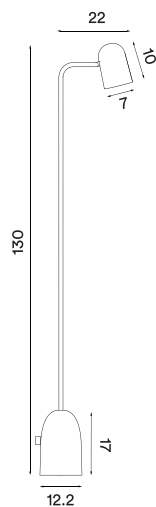

Buddy floor

Buddy white
– Item no. 240

Buddy dark grey
– Item no. 241

Buddy dark green
– Item no. 242

Buddy warm beige
– Item no. 243

Product type: Floor lamp

Design: Mads Sætter-Lassen, 2019

Shade and body material: Steel

Colours: White, dark grey, dark green, or warm beige (shade inner colour is same as outer colour)

Wire: Black or white (white version only),
200 cm

Switch: Dimmer switch on the floor base

Bulb: GU10, Max. 6 W LED only (dimmable)

Voltage: 220V - 240V - 50/60Hz

Net weight: 7.3 kg

Order quantity: 1

Dimensions and light direction:

Recommended bulb (dimmable):