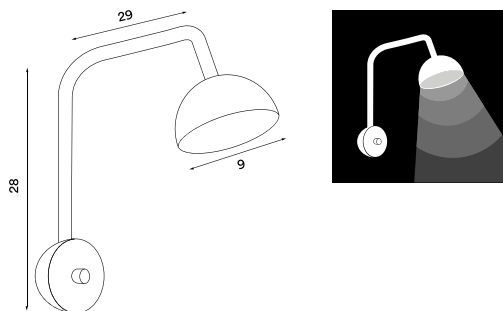

Blush wall

Blush black
– Item no. 110

Blush pink
– Item no. 111

Blush white
– Item no. 112

Product type: Wall lamp

Design: Morten & Jonas, 2018

Shade material: Steel

Body materials: Steel and silicone,
brass flexible arm

Shade and body colours: Black, pink or white

Light diffuser material: Opal acrylic

Wire: Black (black version only) or
white (pink or white versions), 200 cm

Switch: Dimmer switch on the wall base

Bulb: LED 2 W, 220 lm, 3000 K, Dimmable

Voltage: 220V - 240V ~ 50/60Hz

Net weight: 0.60 kg

Outer package: 2

Spare parts available: LED module

Dimensions and light direction:

Light source included:

LED 6 W - Energy class: A+