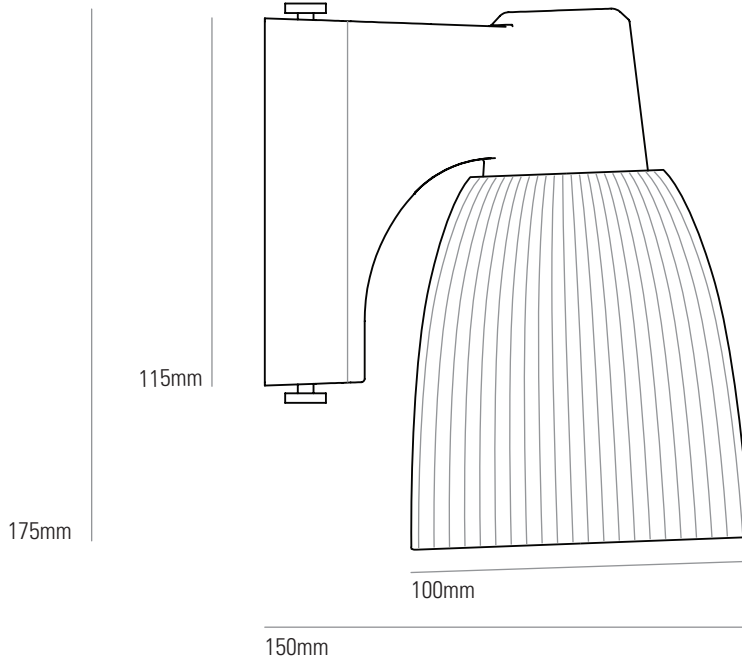

MINSTER WALL LIGHT

SPECIFICATION	Finish	Product Code	Bulb Cap	Max Wattage	Bulb Type
Minster 1 Wall	bone china back plate (gloss) and prismatic glass shade	FW 591 N	E 27	40	GLS
Minster 2 Pitched Wall	bone china back plate (gloss) and prismatic glass shade	FW 596 N	E 27	40	GLS

MINSTER 1