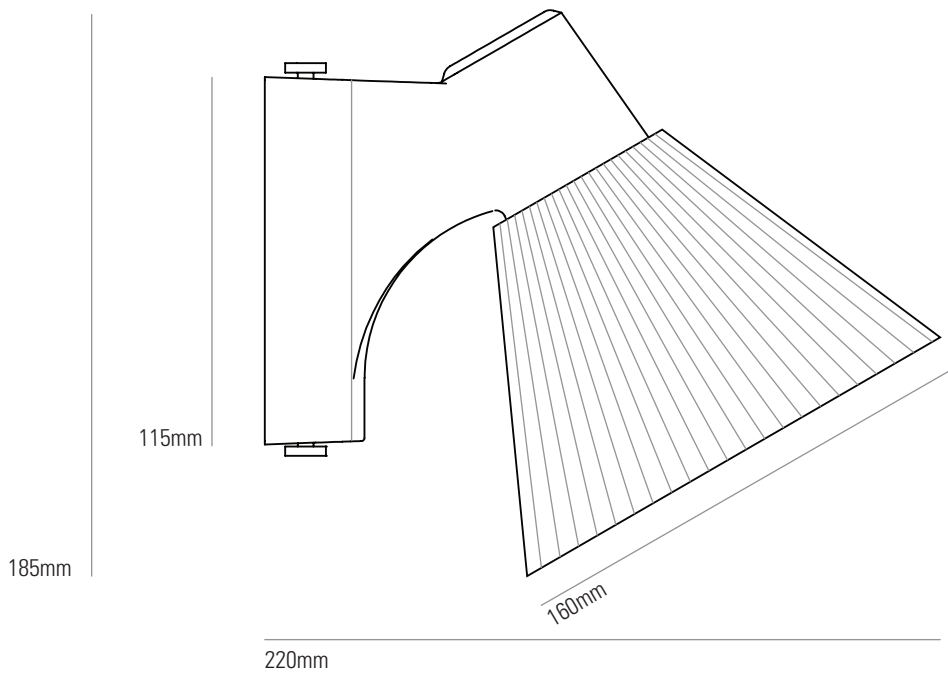

MINSTER 2

This product is available for specific markets. CFL compatible.