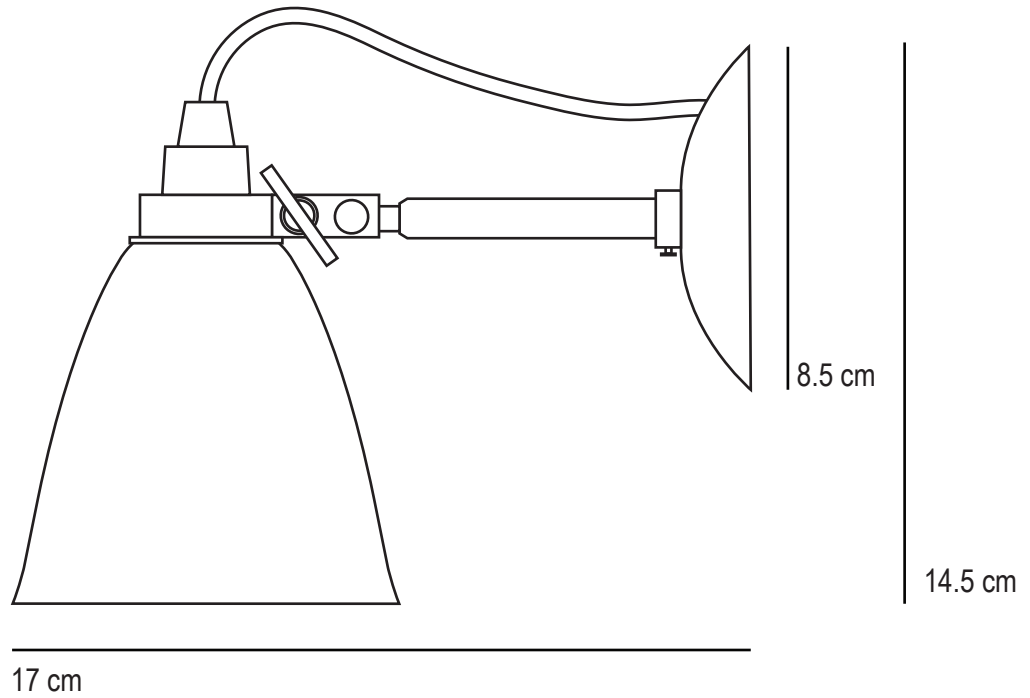

Hector

Small Dome Wall

SPECIFICATION	Product Code	Bulb Cap	Max Wattage	Bulb Type
Hector Small Dome Wall	FW 123	E 14	9 40	Ball R50
Available Finish	Natural, blue or green bone china.			

max: 23 cm

Use low energy CFL or LED candle/ball lamp for a combination of ambient and low level task lighting or R50 lamp if high level task illumination required.
This product is available for specific markets. CFL compatible.