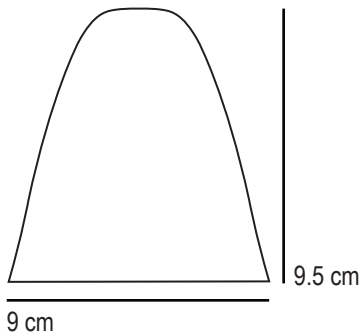

Hector

Small Dome Wall

SPECIFICATION	Product Code	Bulb Cap	Max Wattage	Bulb Type
Hector Small Dome Wall	FW 123	E 14	9 40	Ball R50
Available Finish	Natural, blue or green bone china.			

max: 23 cm

Use low energy CFL or LED candle/ball lamp for a combination of ambient and low level task lighting or R50 lamp if high level task illumination required.
This product is available for specific markets. CFL compatible.