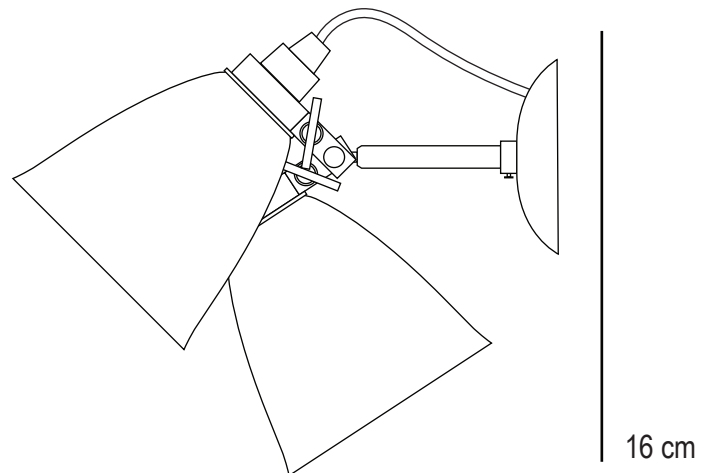

Hector

Small Dome Wall

SPECIFICATION	Product Code	Bulb Cap	Max Wattage	Bulb Type
Hector Small Dome Wall	FW 123	E 14	9 40	Ball R50
Available Finish	Natural, blue or green bone china.			

max: 23 cm

Use low energy CFL or LED candle/ball lamp for a combination of ambient and low level task lighting or R50 lamp if high level task illumination required.
This product is available for specific markets. CFL compatible.