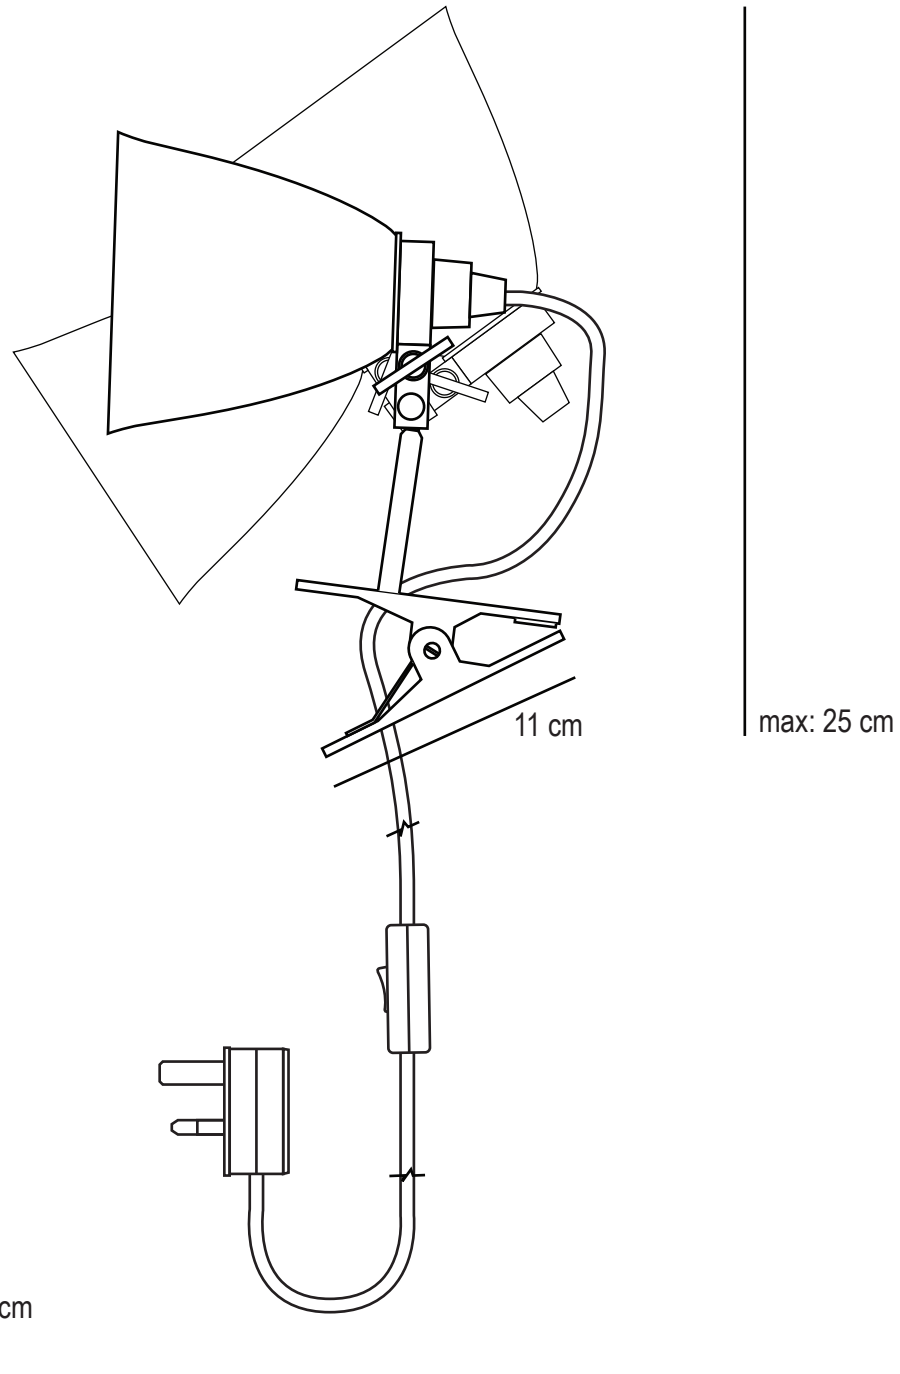

## Small Dome Clip

SPECIFICATION	Product Code	Bulb Cap	Max Wattage	Bulb Type
Hector Small Dome Clip	FL 281	E 14	9 40	Ball R50
Available Finish	Natural, blue and green bone china.			

max: 25 cm

Use low energy CFL or LED candle/ball lamp for a combination of ambient and low level task lighting or R50 lamp if high level task illumination required.

Maximum mounting surface thickness: 3.5cm

Cable total: 250cm, 35cm from clip to switch, 190cm between switch and plug

This product is available for specific markets. CFL compatible.